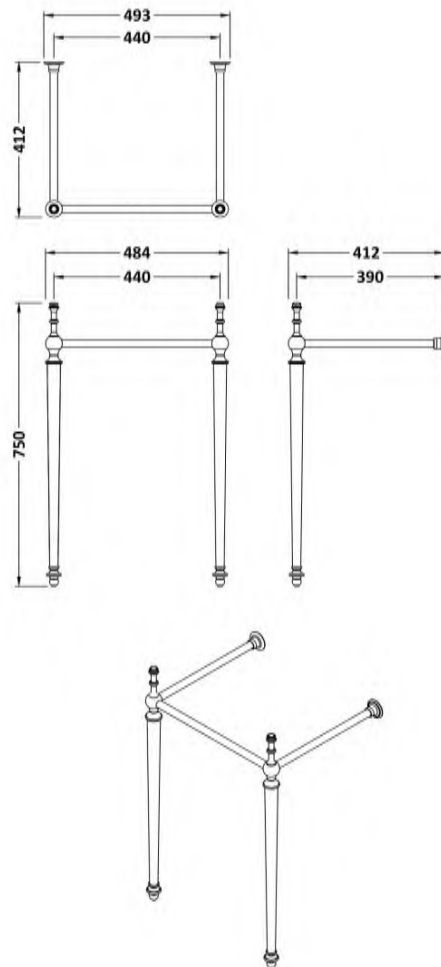

Sales Code: NLA002

Description: Traditional Basin Stand

Product Dimensions

Length (mm):	
Width (mm):	493
Height (mm):	750
Depth (mm):	442
Nett Weight (kg):	3.58

Packaging Dimensions

Height (mm):	600
Width (mm):	295
Depth (mm):	90
Gross Weight (kg):	3.95

Packaging Data

Box Colour:	Brown Cardboard Box
Box Qty:	1
Label Size:	100 x 50
Label Colour:	White Label
Label Qty:	2

Outer Box Dimensions (If Applicable)

Height (mm):	
Width (mm):	
Length (mm):	
Depth (mm):	
Gross Weight (kg):	
Barcode:	5056211868675

Product Details

Country of Origin:	China
Fitting Instruction:	No
CE Certification:	N/A
Product Material:	Stainless Steel
Heating Element Wattage:	Not Applicable
Colour/Finish:	Chrome
Product Diameter:	N/A
Connection Size:	Not Applicable