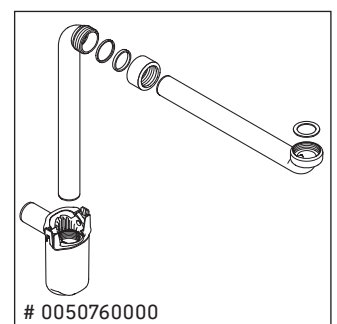

XBase

XB 6034

Mounting instructions

W mm	X mm
16	834

ME by Starck # 233613

Instructions for use

The bathroom furniture range complies with the standards and guidelines applicable at the time of delivery and is designed for use in bathrooms. Direct contact with water should be avoided, for example, when showering.