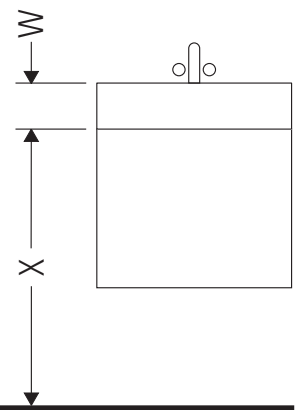

XBase

XB 6034

Mounting instructions

W mm	X mm
16	834

ME by Starck # 233613

Instructions for use

The bathroom furniture range complies with the standards and guidelines applicable at the time of delivery and is designed for use in bathrooms. Direct contact with water should be avoided, for example, when showering.