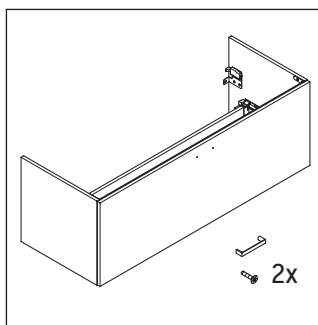

XBase

XB 6034

Mounting instructions

W mm	X mm
16	834

ME by Starck # 233613

Instructions for use

The bathroom furniture range complies with the standards and guidelines applicable at the time of delivery and is designed for use in bathrooms. Direct contact with water should be avoided, for example, when showering.