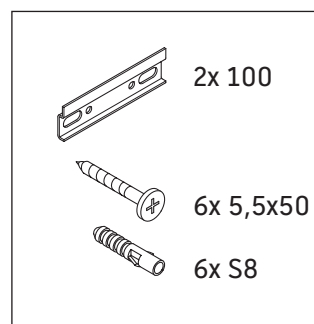

XBase

XB 6034

Mounting instructions

W mm	X mm
16	834

ME by Starck # 233613

Instructions for use

The bathroom furniture range complies with the standards and guidelines applicable at the time of delivery and is designed for use in bathrooms. Direct contact with water should be avoided, for example, when showering.