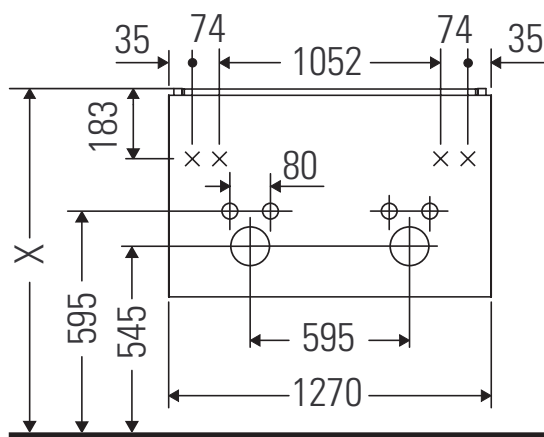

XBase

XB 6034

Mounting instructions

W mm	X mm
16	834

ME by Starck # 233613

Instructions for use

The bathroom furniture range complies with the standards and guidelines applicable at the time of delivery and is designed for use in bathrooms. Direct contact with water should be avoided, for example, when showering.