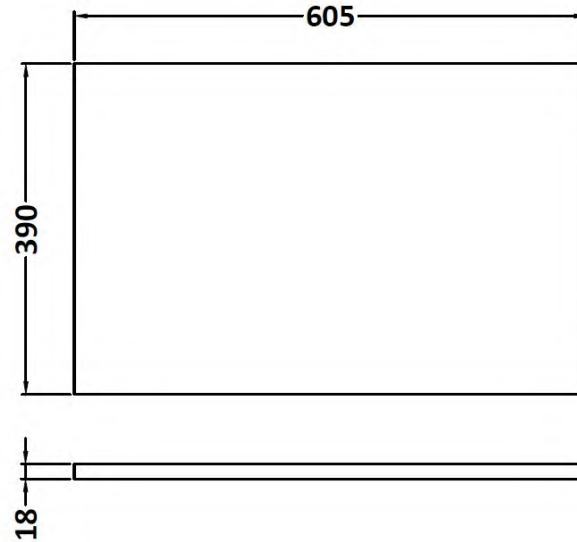

Height (mm):	380
Width (mm):	620
Depth (mm):	405
Gross Weight (kg):	13.5

**Packaging Data**

Box Colour:	Brown Cardboard Box - Printed
Box Qty:	0
Label Size:	0 x 0
Label Colour:	Not Applicable
Label Qty:	0

**Sales Code:** MWD160

**Description:** 600 Worktop (605X390x18mm)

**Product Dimensions**

Height (mm):	18
Width (mm):	605
Depth (mm):	390
Nett Weight (kg):	2.5

**Packaging Dimensions**

Height (mm):	25
Width (mm):	625
Depth (mm):	410
Gross Weight (kg):	3

**Packaging Data**

Box Colour:	Brown Cardboard Box - Printed
Box Qty:	1
Label Size:	100 x 50
Label Colour:	Not Applicable
Label Qty:	0

**Outer Box Dimensions (If Applicable)**

Height (mm):	
Width (mm):	
Depth (mm):	
Gross Weight (kg):	
Barcode:	5055275826263

**Sales Code:** LBG600

**Description:** Laminate Worktop 605X390x22mm

**Product Dimensions**

Height (mm):	22
Width (mm):	605
Depth (mm):	390
Nett Weight (kg):	2

**Packaging Dimensions**

Height (mm):	25
Width (mm):	610
Depth (mm):	455
Gross Weight (kg):	2