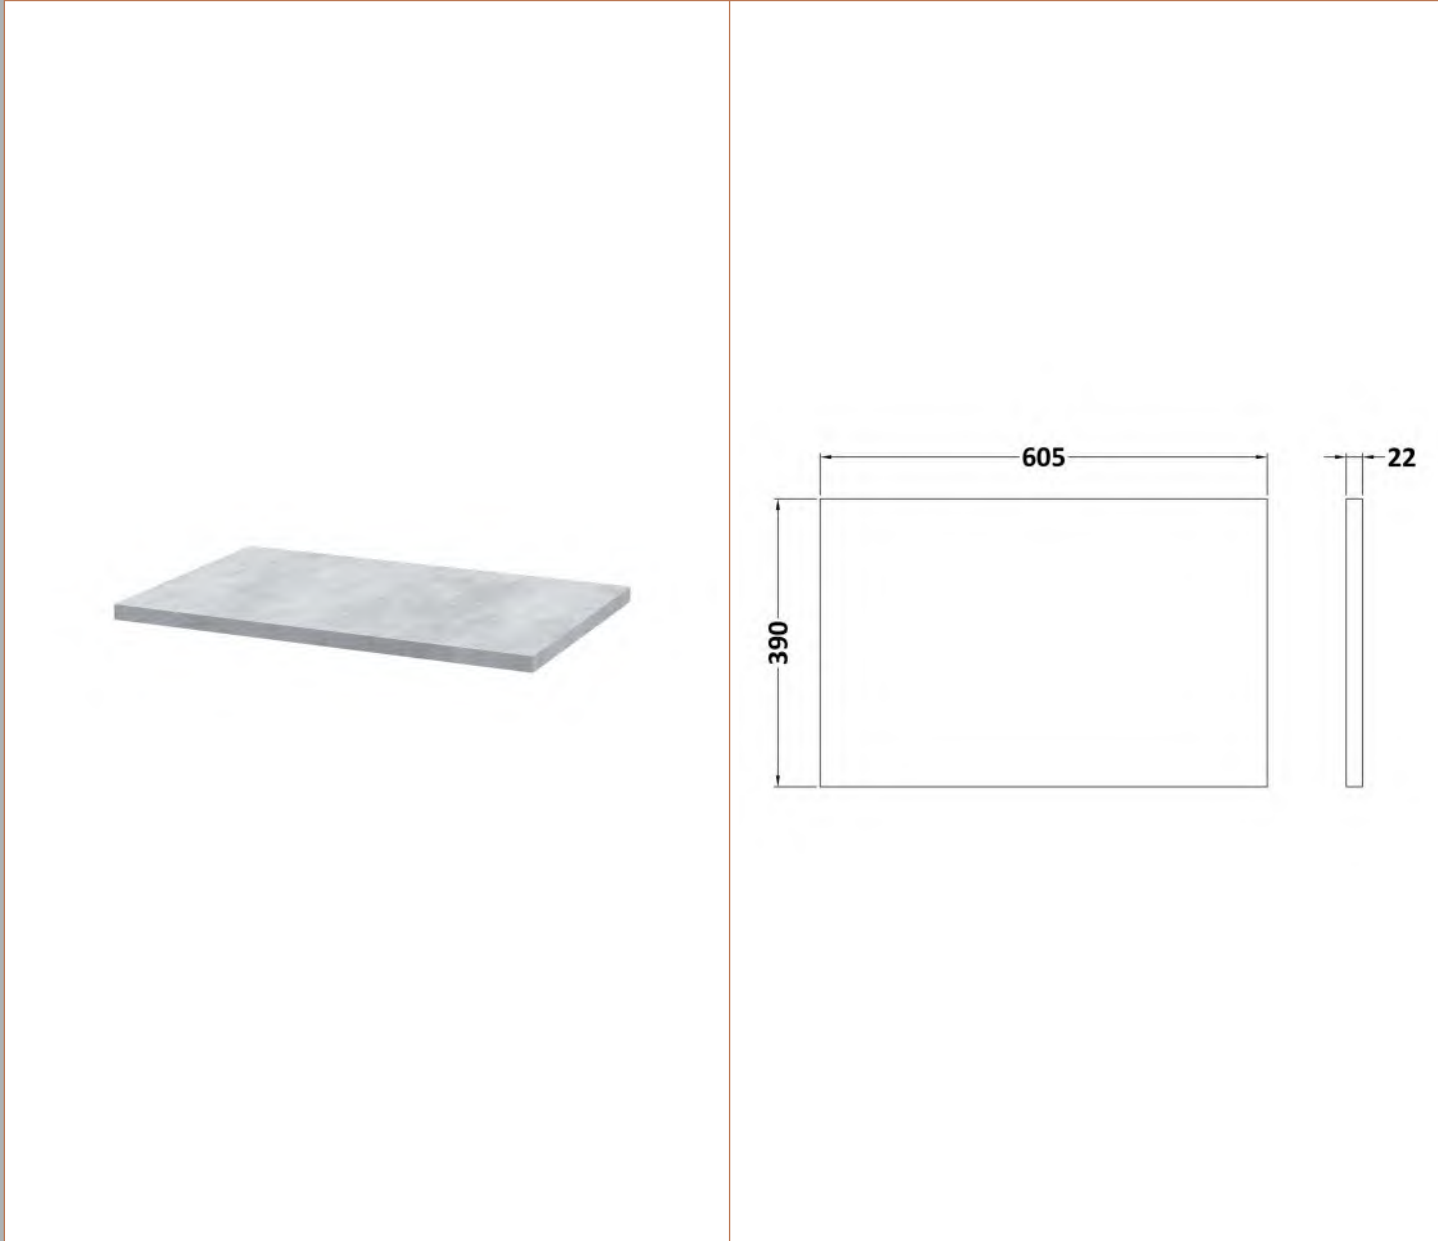

Sales Code: LBG600

Description: Laminate Worktop 605X390x22mm

Product Dimensions

Height (mm):	22
Width (mm):	605
Depth (mm):	390
Nett Weight (kg):	2

Packaging Dimensions

Height (mm):	25
Width (mm):	610
Depth (mm):	455
Gross Weight (kg):	2

Packaging Data

Box Colour:	Brown Cardboard Box
Box Qty:	1
Label Size:	100 x 50
Label Colour:	White Label
Label Qty:	1

Outer Box Dimensions (If Applicable)

Height (mm):	
Width (mm):	
Depth (mm):	
Gross Weight (kg):	
Barcode:	5056211874164

Product Details

Country of Origin:	United Kingdom
Fitting Instruction:	No
CE Certification:	N/A
FSC Certified Materials:	Yes
Colour:	Bellato Grey
Construction Method:	Not Applicable
Construction Type:	Not Applicable
Cabinet Finish:	Not Applicable
Fascia Finish:	MFC Laminated
Cabinet Thickness (mm):	
Fascia Thickness (mm):	22
Drawer Included:	No
Drawer Type:	Not Applicable
No of Shelves:	0
Hinge Type:	Not Applicable
Hinge Included:	No
Adjustable Legs:	No, Not Required
Fixings Included:	No
Handle Style:	Not Applicable
Waste Shroud:	Not Applicable
Handle Included:	No
Handle Type:	Not Applicable