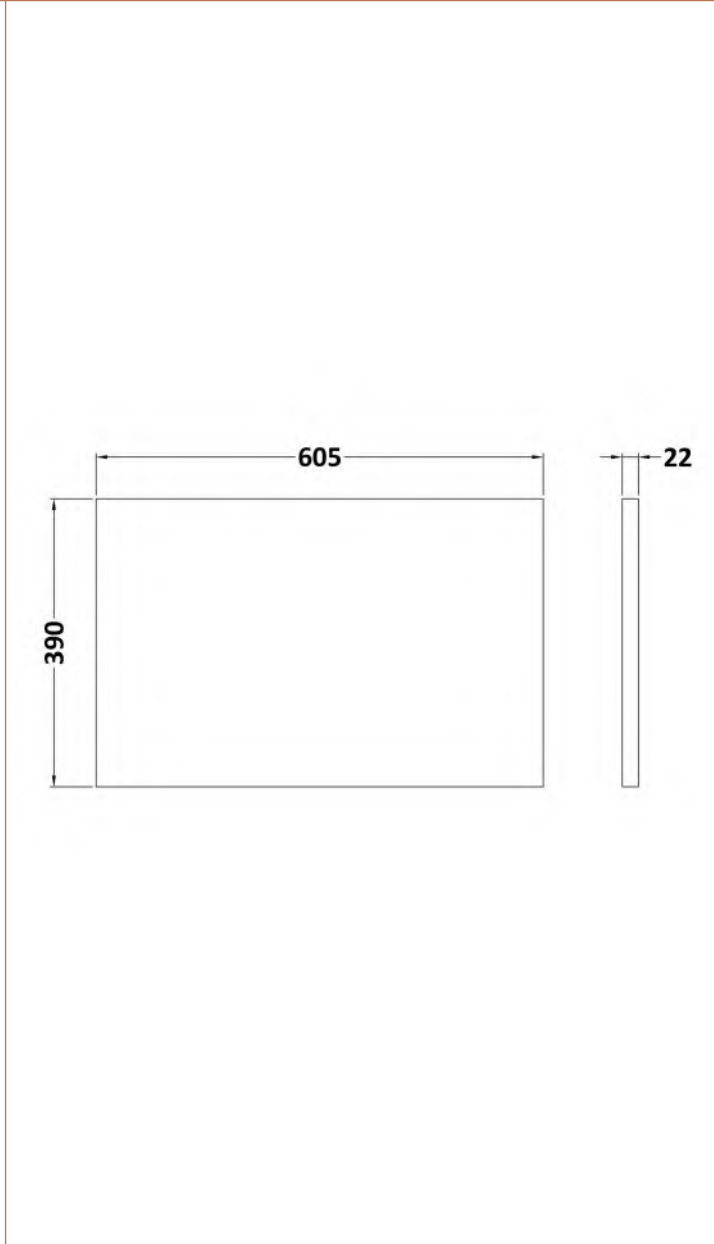

Sales Code: LSW600

Description: Laminate Worktop 605X390x22mm

Product Dimensions	
Height (mm):	22
Width (mm):	605
Depth (mm):	390
Nett Weight (kg):	2
Packaging Dimensions	
Height (mm):	25
Width (mm):	610
Depth (mm):	455
Gross Weight (kg):	2
Packaging Data	
Box Colour:	Brown Cardboard Box
Box Qty:	1
Label Size:	100 x 50
Label Colour:	White Label
Label Qty:	1
Outer Box Dimensions (If Applicable)	
Height (mm):	
Width (mm):	
Depth (mm):	
Gross Weight (kg):	
Barcode:	5056211874188
Product Details	
Country of Origin:	United Kingdom
Fitting Instruction:	No
CE Certification:	N/A
FSC Certified Materials:	Yes
Colour:	Sparkling White
Construction Method:	Not Applicable
Construction Type:	Not Applicable
Cabinet Finish:	Not Applicable
Fascia Finish:	MFC Laminated
Cabinet Thickness (mm):	
Fascia Thickness (mm):	22
Drawer Included:	No
Drawer Type:	Not Applicable
No of Shelves:	0
Hinge Type:	Not Applicable
Hinge Included:	No
Adjustable Legs:	No, Not Required
Fixings Included:	No
Handle Style:	Not Applicable
Waste Shroud:	Not Applicable
Handle Included:	No
Handle Type:	Not Applicable