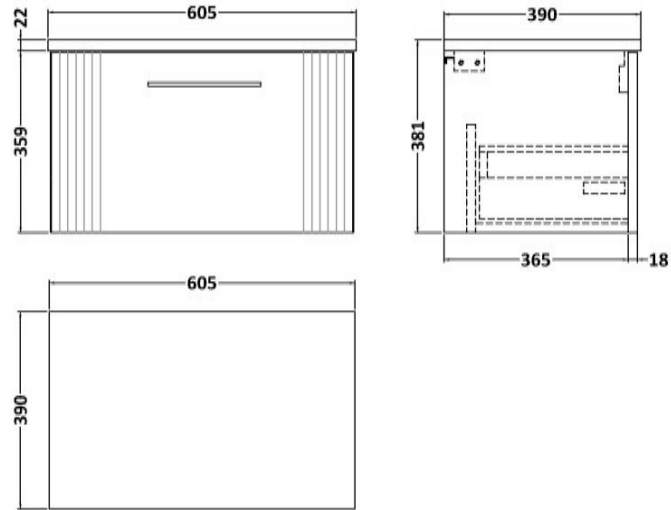

### Packaging Details

Barcode:

**Sales Code:** FLT194

**Description:** 600 W/H Single Drawer Unit

**Product Dimensions**

Height (mm):	359
Width (mm):	600
Depth (mm):	383
Nett Weight (kg):	13

**Packaging Dimensions**

Height (mm):	380
Width (mm):	620
Depth (mm):	405
Gross Weight (kg):	13.5

**Packaging Data**

Box Colour:	Brown Cardboard Box - Printed
Box Qty:	0
Label Size:	0 x 0
Label Colour:	Not Applicable
Label Qty:	0

**Sales Code:** MWD160

**Description:** 600 Worktop (605X390x18mm)

**Product Dimensions**

Height (mm):	18
Width (mm):	605
Depth (mm):	390
Nett Weight (kg):	2.5

**Packaging Dimensions**

Height (mm):	25
Width (mm):	625
Depth (mm):	410
Gross Weight (kg):	3

**Sales Code:** LBG600

**Description:** Laminate Worktop 605X390x22mm

**Product Dimensions**

Height (mm):	22
Width (mm):	605
Depth (mm):	390
Nett Weight (kg):	2

**Packaging Dimensions**

Height (mm):	25
Width (mm):	610
Depth (mm):	455
Gross Weight (kg):	2