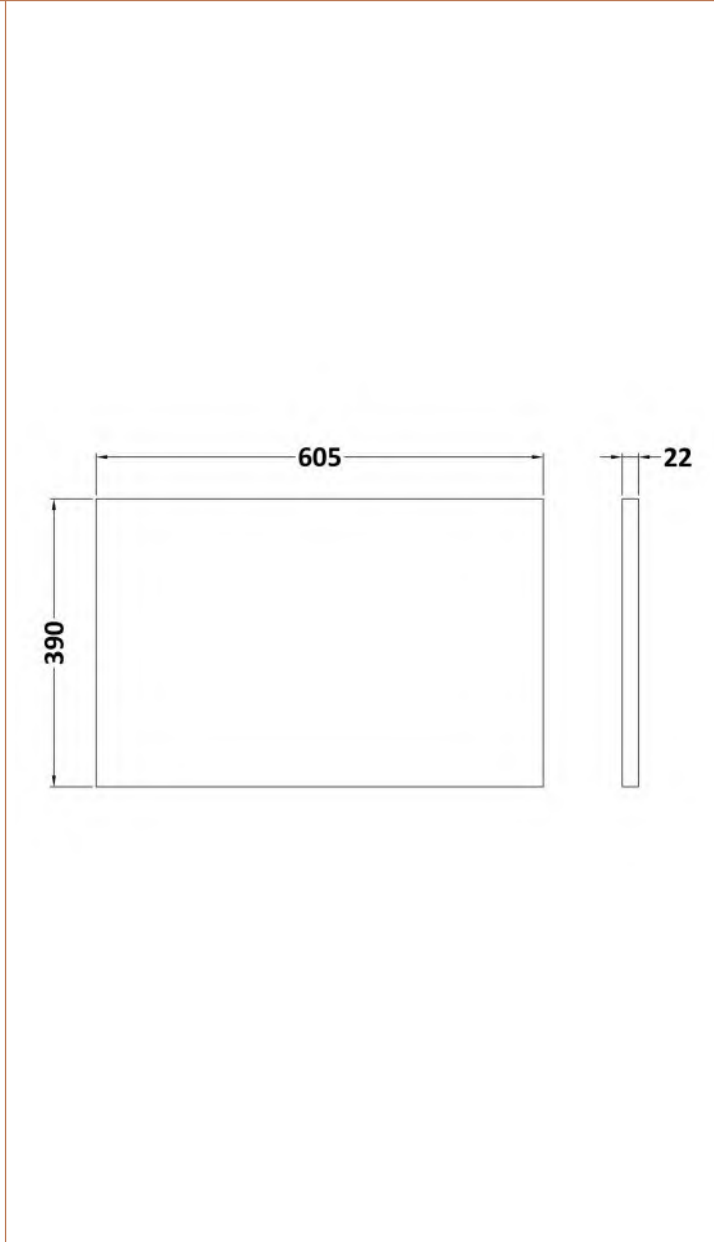

**Sales Code:** MWD160

**Description:** 600 Worktop (605X390x18mm)

**Product Dimensions**

Height (mm):	18
Width (mm):	605
Depth (mm):	390
Nett Weight (kg):	2.5

**Packaging Dimensions**

Height (mm):	25
Width (mm):	625
Depth (mm):	410
Gross Weight (kg):	3

**Sales Code:** LBG600

**Description:** Laminate Worktop 605X390x22mm

**Product Dimensions**

Height (mm):	22
Width (mm):	605
Depth (mm):	390
Nett Weight (kg):	2

**Packaging Dimensions**

Height (mm):	25
Width (mm):	610
Depth (mm):	455
Gross Weight (kg):	2

**Packaging Data**

Box Colour:	Brown Cardboard Box
Box Qty:	1
Label Size:	100 x 50
Label Colour:	White Label
Label Qty:	1

**Outer Box Dimensions (If Applicable)**

Height (mm):	
Width (mm):	
Depth (mm):	
Gross Weight (kg):	
Barcode:	5056211874164

**Sales Code:** LSB600

**Description:** Laminate Worktop 605X390x22mm

**Product Dimensions**

Height (mm):	22
Width (mm):	605
Depth (mm):	390
Nett Weight (kg):	2

**Packaging Dimensions**

Height (mm):	25
Width (mm):	610
Depth (mm):	455
Gross Weight (kg):	2