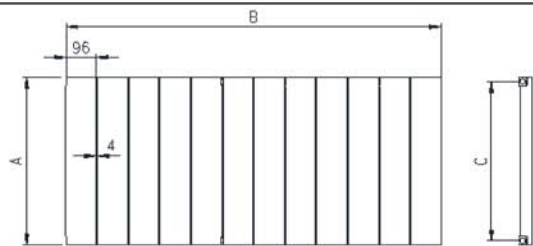

VICARI (SINGLE/DOUBLE) INSTALLATION GUIDE

This product must be fitted only by a fully qualified installer.

DESCRIPTION

RADIATOR x 1

TOP - RIGHT CLIPS x 1

TOP - LEFT CLIPS x 1

BOTTOM - RIGHT CLIPS x 1

BOTTOM - LEFT CLIPS x 1

1 lock shield valve and 1 gate or thermostatic valve

Spirit level

Measuring tape

1-	SCREWS
2-	WASHERS
3-	CLIPS (BRACKETS)
4-	WALL ANCHORS
5-	WALL

NAMES	A	B	C	TUBE QTY	DA	DM	DO	H	L
VICARI (SINGLE)	600	400	545	4	25	34	65	480	162
VICARI (SINGLE)	600	600	545	6	25	34	65	480	362
VICARI (SINGLE)	600	800	545	8	25	34	65	480	362
VICARI (SINGLE)	600	1000	545	10	25	34	65	480	562
VICARI (SINGLE)	600	1200	545	12	25	34	65	480	762
VICARI (SINGLE)	600	1400	545	14	25	34	65	480	962
VICARI (SINGLE)	1800	300	1745	3	25	34	65	1680	62
VICARI (SINGLE)	1800	400	1745	4	25	34	65	1680	162
VICARI (SINGLE)	1800	500	1745	5	25	34	65	1680	262