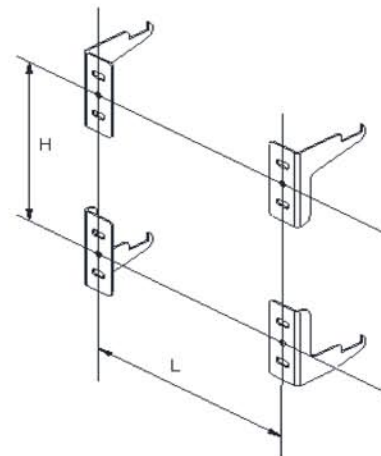

DESCRIPTION

Fixing choose the appropriate fixing for the wall material if required

PTFE tape

Electric drill

Masonry drill bit appropriate to the fixings

Adjustable spanner

Radiator valve hex key

Flat head and philips head screw drivers

1 lock shield valve and 1 gate or thermostatic valve

Spirit level

Measuring tape

1-	SCREWS
2-	WASHERS
3-	CLIPS (BRACKETS)
4-	WALL ANCHORS
5-	WALL

NAMES	A	B	C	TUBE QTY	DA	DM	DO	H	L
VICARI (SINGLE)	600	400	545	4	25	34	65	480	162
VICARI (SINGLE)	600	600	545	6	25	34	65	480	362
VICARI (SINGLE)	600	800	545	8	25	34	65	480	362
VICARI (SINGLE)	600	1000	545	10	25	34	65	480	562
VICARI (SINGLE)	600	1200	545	12	25	34	65	480	762
VICARI (SINGLE)	600	1400	545	14	25	34	65	480	962
VICARI (SINGLE)	1800	300	1745	3	25	34	65	1680	62
VICARI (SINGLE)	1800	400	1745	4	25	34	65	1680	162
VICARI (SINGLE)	1800	500	1745	5	25	34	65	1680	262