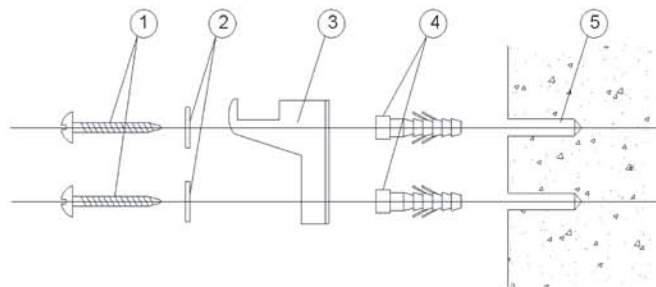

DESCRIPTION

Fixing choose the appropriate fixing for the wall material if required

PTFE tape

Electric drill

Masonry drill bit appropriate to the fixings

Adjustable spanner

Radiator valve hex key

Flat head and philips head screw drivers

1 lock shield valve and 1 gate or thermostatic valve

Spirit level

Measuring tape

1-	SCREWS
2-	WASHERS
3-	CLIPS (BRACKETS)
4-	WALL ANCHORS
5-	WALL

NAMES	A	B	C	TUBE QTY	DA	DM	DO	H	L
VICARI (SINGLE)	600	400	545	4	25	34	65	480	162
VICARI (SINGLE)	600	600	545	6	25	34	65	480	362
VICARI (SINGLE)	600	800	545	8	25	34	65	480	362
VICARI (SINGLE)	600	1000	545	10	25	34	65	480	562
VICARI (SINGLE)	600	1200	545	12	25	34	65	480	762
VICARI (SINGLE)	600	1400	545	14	25	34	65	480	962
VICARI (SINGLE)	1800	300	1745	3	25	34	65	1680	62
VICARI (SINGLE)	1800	400	1745	4	25	34	65	1680	162
VICARI (SINGLE)	1800	500	1745	5	25	34	65	1680	262