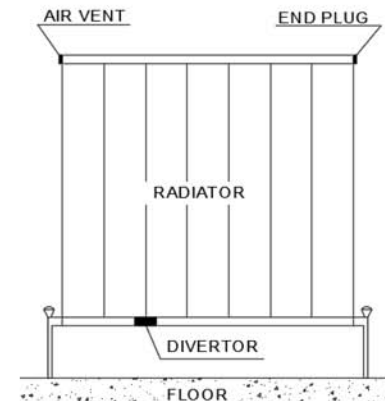

DESCRIPTION

Fixing choose the appropriate fixing for the wall material if required

PTFE tape

Electric drill

Masonry drill bit appropriate to the fixings

Adjustable spanner

Radiator valve hex key

Flat head and philips head screw drivers

1 lock shield valve and 1 gate or thermostatic valve

Spirit level

Measuring tape

1-	SCREWS
2-	WASHERS
3-	CLIPS (BRACKETS)
4-	WALL ANCHORS
5-	WALL

NAMES	A	B	C	TUBE QTY	DA	DM	DO	H	L
VICARI (SINGLE)	600	400	545	4	25	34	65	480	162
VICARI (SINGLE)	600	600	545	6	25	34	65	480	362
VICARI (SINGLE)	600	800	545	8	25	34	65	480	362
VICARI (SINGLE)	600	1000	545	10	25	34	65	480	562
VICARI (SINGLE)	600	1200	545	12	25	34	65	480	762
VICARI (SINGLE)	600	1400	545	14	25	34	65	480	962
VICARI (SINGLE)	1800	300	1745	3	25	34	65	1680	62
VICARI (SINGLE)	1800	400	1745	4	25	34	65	1680	162
VICARI (SINGLE)	1800	500	1745	5	25	34	65	1680	262