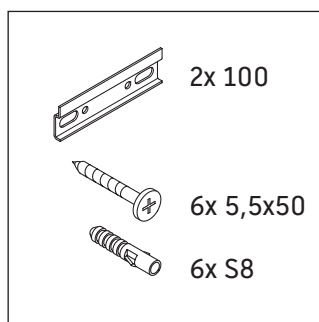

Zencha

ZE 4823

Mounting instructions

A mm	B mm
1300	1082

Zencha

Instructions for use

The bathroom furniture range complies with the standards and guidelines applicable at the time of delivery and is designed for use in bathrooms. Direct contact with water should be avoided, for example, when showering.