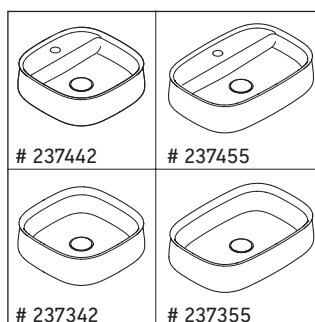

Zencha

ZE 4823

Mounting instructions

A mm	B mm
1300	1082

Zencha

Instructions for use

The bathroom furniture range complies with the standards and guidelines applicable at the time of delivery and is designed for use in bathrooms. Direct contact with water should be avoided, for example, when showering.