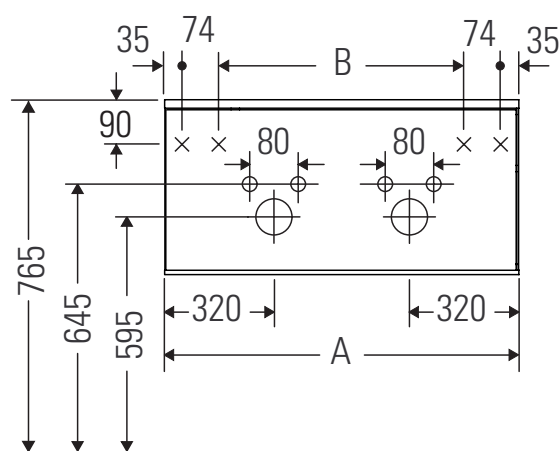

Zencha

ZE 4823

Mounting instructions

A mm	B mm
1300	1082

Zencha

Instructions for use

The bathroom furniture range complies with the standards and guidelines applicable at the time of delivery and is designed for use in bathrooms. Direct contact with water should be avoided, for example, when showering.