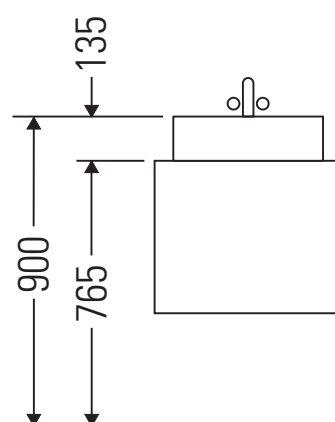

Zencha

ZE 4823

Mounting instructions

A mm	B mm
1300	1082

Zencha

Instructions for use

The bathroom furniture range complies with the standards and guidelines applicable at the time of delivery and is designed for use in bathrooms. Direct contact with water should be avoided, for example, when showering.