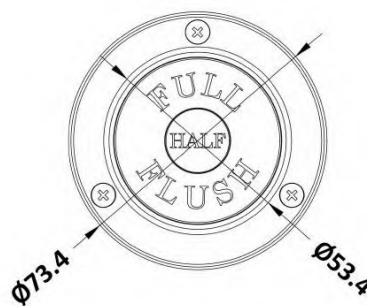

Sales Code: TDPB01

Description: Traditional Dual Flush Push Button

Product Dimensions

Length (mm):	
Width (mm):	72
Height (mm):	72
Depth (mm):	85
Nett Weight (kg):	0.2

Packaging Dimensions

Height (mm):	50
Width (mm):	155
Depth (mm):	80
Gross Weight (kg):	0.2

Packaging Data

Box Colour:	White Cardboard Box
Box Qty:	1
Label Size:	100 x 50
Label Colour:	White Label
Label Qty:	1

Outer Box Dimensions (If Applicable)

Height (mm):	
Width (mm):	
Length (mm):	
Depth (mm):	
Gross Weight (kg):	
Barcode:	5056211815563

Product Details

Country of Origin:	United Kingdom
Fitting Instruction:	No
CE Certification:	
Product Material:	ABS
Heating Element Wattage:	Not Applicable
Colour/Finish:	Chrome
Product Diameter:	72 mm
Connection Size:	N/A