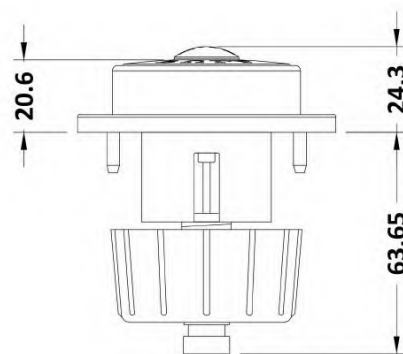

Sales Code: TDPB01

Description: Traditional Dual Flush Push Button

Product Dimensions

Length (mm):	
Width (mm):	72
Height (mm):	72
Depth (mm):	85
Nett Weight (kg):	0.2

Packaging Dimensions

Height (mm):	50
Width (mm):	155
Depth (mm):	80
Gross Weight (kg):	0.2

Packaging Data

Box Colour:	White Cardboard Box
Box Qty:	1
Label Size:	100 x 50
Label Colour:	White Label
Label Qty:	1

Outer Box Dimensions (If Applicable)

Height (mm):	
Width (mm):	
Length (mm):	
Depth (mm):	
Gross Weight (kg):	
Barcode:	5056211815563

Product Details

Country of Origin:	United Kingdom
Fitting Instruction:	No
CE Certification:	
Product Material:	ABS
Heating Element Wattage:	Not Applicable
Colour/Finish:	Chrome
Product Diameter:	72 mm
Connection Size:	N/A