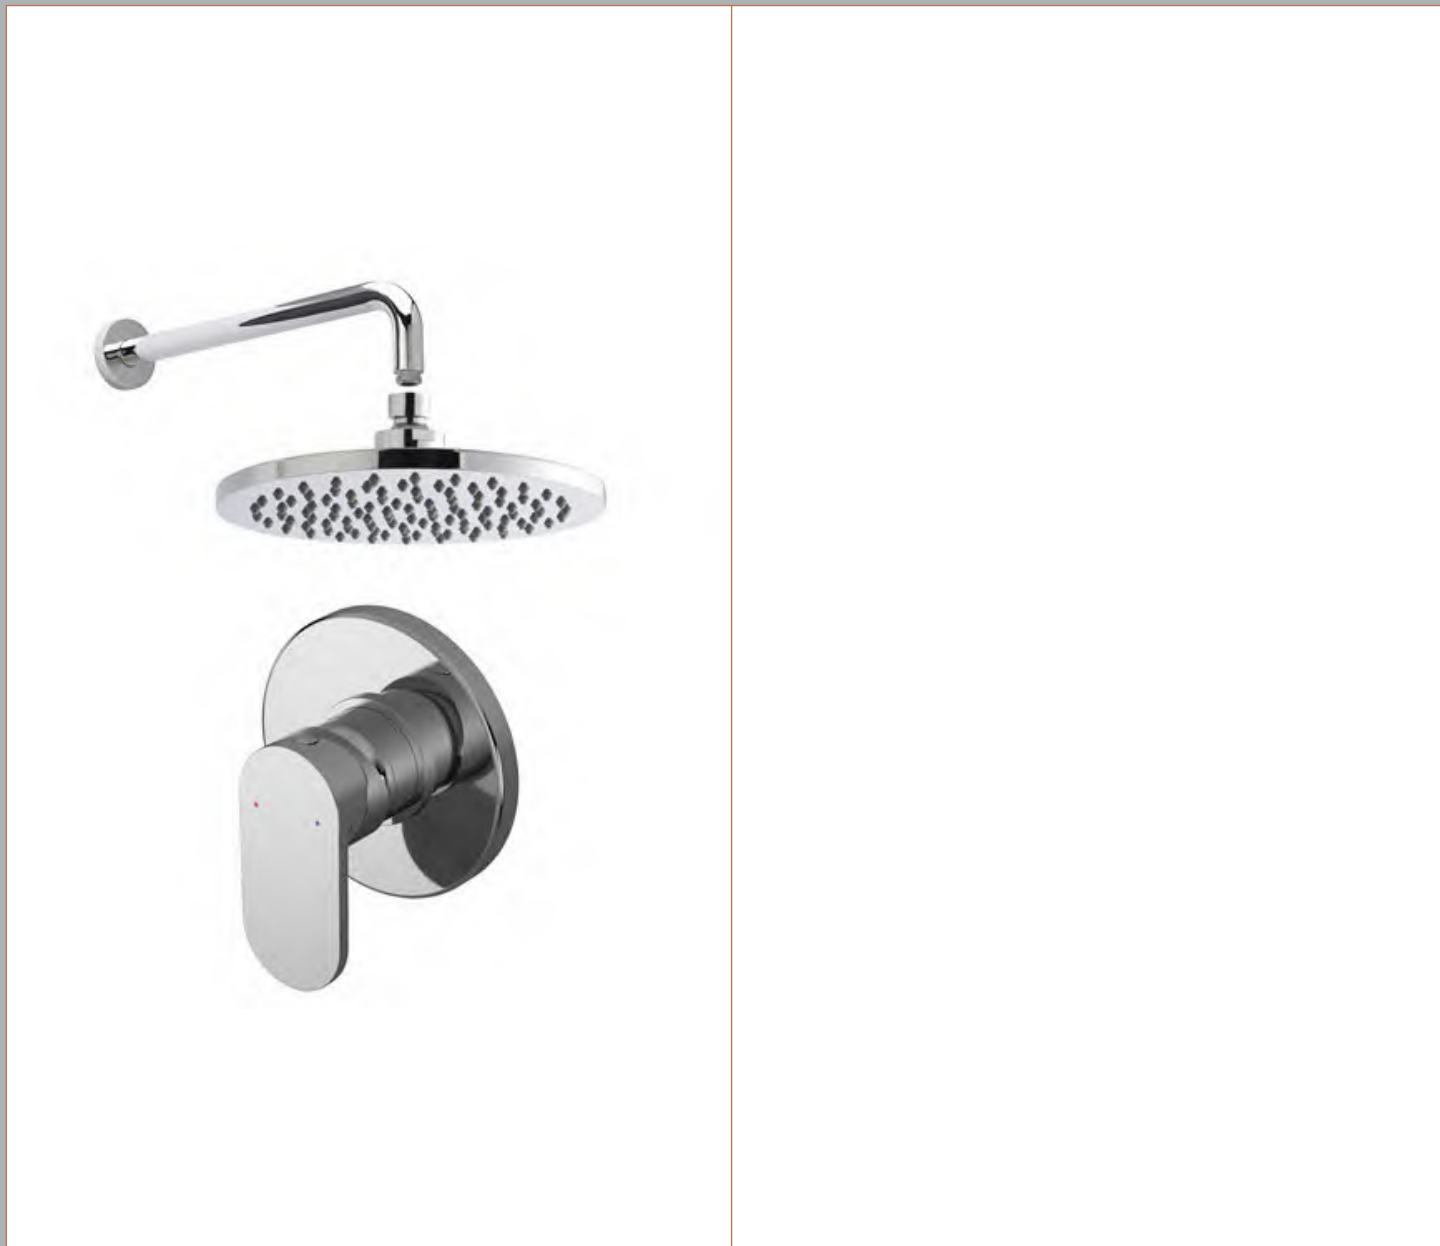

**Sales Code:** SBR07MV1

**Description:** Concealed Round Manual Valve Head

**Product Dimensions**

Length (mm):  
 Width (mm):  
 Height (mm):  
 Depth (mm):  
 Nett Weight (kg): 0.1

**Packaging Dimensions**

Length (mm):  
 Width (mm):  
 Height (mm):  
 Depth (mm):  
 Gross Weight (kg):  
 Barcode: 5056462601601

**Product Details**

Country of Origin:  
 Fitting Instruction: No  
 Product Material:  
 Mount Type:  
 Outlet Elbow Supplied:  
 Easy Clean:  
 Head Included:  
 Handset Included:  
 Body Jets Included:  
 No of Body Jets:  
 Operating Pressure (bar):  
 Valve/Cartridge Type:  
 Flow Rates (L/min): 0.1 bar: 0.5 bar: 1 bar: 2 bar: 3 bar:  
 TMV2 Approved: Approval No:  
 TMV3 Approved: Approval No:  
 WRAS Approved: Approval No:  
 Head Function:  
 Handset Function:  
 Body Jet Info:  
 Pipe Size:  
 Pipe Centres:  
 Colour/Finish:  
 Hose Included:  
 No. of Outlets: