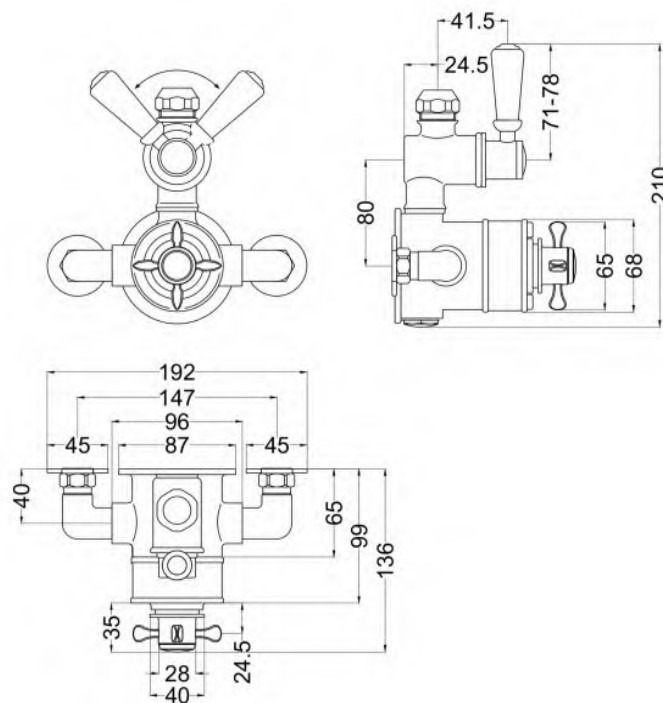

### Product Dimensions

|                   |     |
|-------------------|-----|
| Length (mm):      |     |
| Width (mm):       | 195 |
| Height (mm):      | 206 |
| Depth (mm):       | 135 |
| Nett Weight (kg): | 3.2 |

### Packaging Dimensions

|                    |     |
|--------------------|-----|
| Length (mm):       | 245 |
| Width (mm):        | 215 |
| Height (mm):       |     |
| Gross Weight (kg): | 3.2 |

### Outer Box Dimensions (If Applicable)

|                    |               |
|--------------------|---------------|
| Length (mm):       |               |
| Width (mm):        | 440           |
| Height (mm):       | 480           |
| Depth (mm):        | 520           |
| Gross Weight (kg): |               |
| Barcode:           | 5056462623931 |

### Product Details

|                           |  |
|---------------------------|--|
| Country of Origin:        | United Kingdom   |
| Fitting Instruction:      | No   |
| Product Material:         | Brass  |
| Mount Type:               | Wall   |
| Outlet Elbow Supplied:    | Not Applicable   |
| Easy Clean:               | Not Applicable   |
| Head Included:            | No   |
| Handset Included:         | No   |
| Body Jets Included:       | No   |
| No of Body Jets:          | Not Applicable   |
| Operating Pressure (bar): | 0.1  |
| Valve/Cartridge Type:     | 1/4 Turn Ceramic Disc  |
| Flow Rates (L/min):       | 0.1 bar: 4.5   0.5 bar: 13   1 bar: 18.5   2 bar: 26   3 bar: 33 |
| TMV2 Approved:            | No   Approval No: N/A  |
| TMV3 Approved:            | No   Approval No: N/A  |
| WRAS Approved:            | No   Approval No: N/A  |
| Head Function:            | Not Applicable   |
| Handset Function:         | Not Applicable   |
| Body Jet Info:            | Not Applicable   |
| Pipe Size:                | 15 mm (1/2" Bsp)   |
| Pipe Centres:             | 150mm  |
| Colour/Finish:            | Chrome   |
| Hose Included:            | Not Applicable   |
| No. of Outlets:           | 1  |