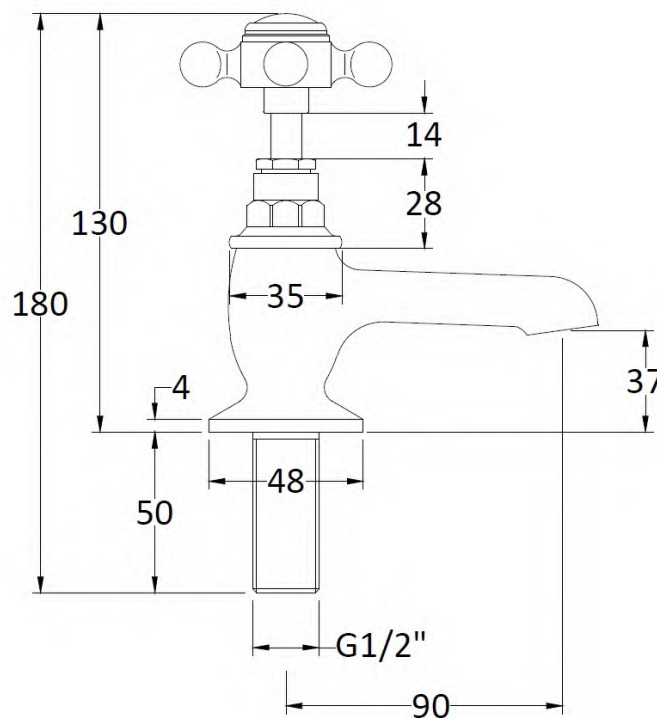

Sales Code: BC301HX

Description: Topaz Basin Taps

Product Dimensions

Height (mm):	141
Width (mm):	66
Depth (mm):	119
Length (mm):	
Nett Weight (kg):	1.2

Packaging Dimensions

Height (mm):	55
Width (mm):	160
Depth (mm):	260
Gross Weight (kg):	1.4

Packaging Data

Box Colour:	White Cardboard Box
Box Qty:	1
Label Size:	100 x 50
Label Colour:	White Label
Label Qty:	1

Outer Box Dimensions (If Applicable)

Height (mm):	300
Width (mm):	270
Depth (mm):	500
Length (mm):	
Gross Weight (kg):	21
Barcode:	5055275830666

Product Details

Country of Origin:	United Kingdom
Fitting Instruction:	No
Product Material:	Brass
Control Type:	Manual
Waste Included:	Waste Not Included
Waste Type:	Not Applicable
WRAS Approval: No	Approval No: N/A
Valve/Cartridge Type:	1/4 Turn Ceramic Disc
Colour/Finish:	Chrome
Mount Type:	Deck
Operating Pressure (bar):	0.1

Flow Rates: (Litres Per Min)	0.1 bar: 4.3	0.5 bar: 11	1 bar: 15.8	2 bar: 22.5	3 bar: 27.5
Pipe Size:	15 mm (1/2" Bsp)				
Pipe Centres:	N/A				