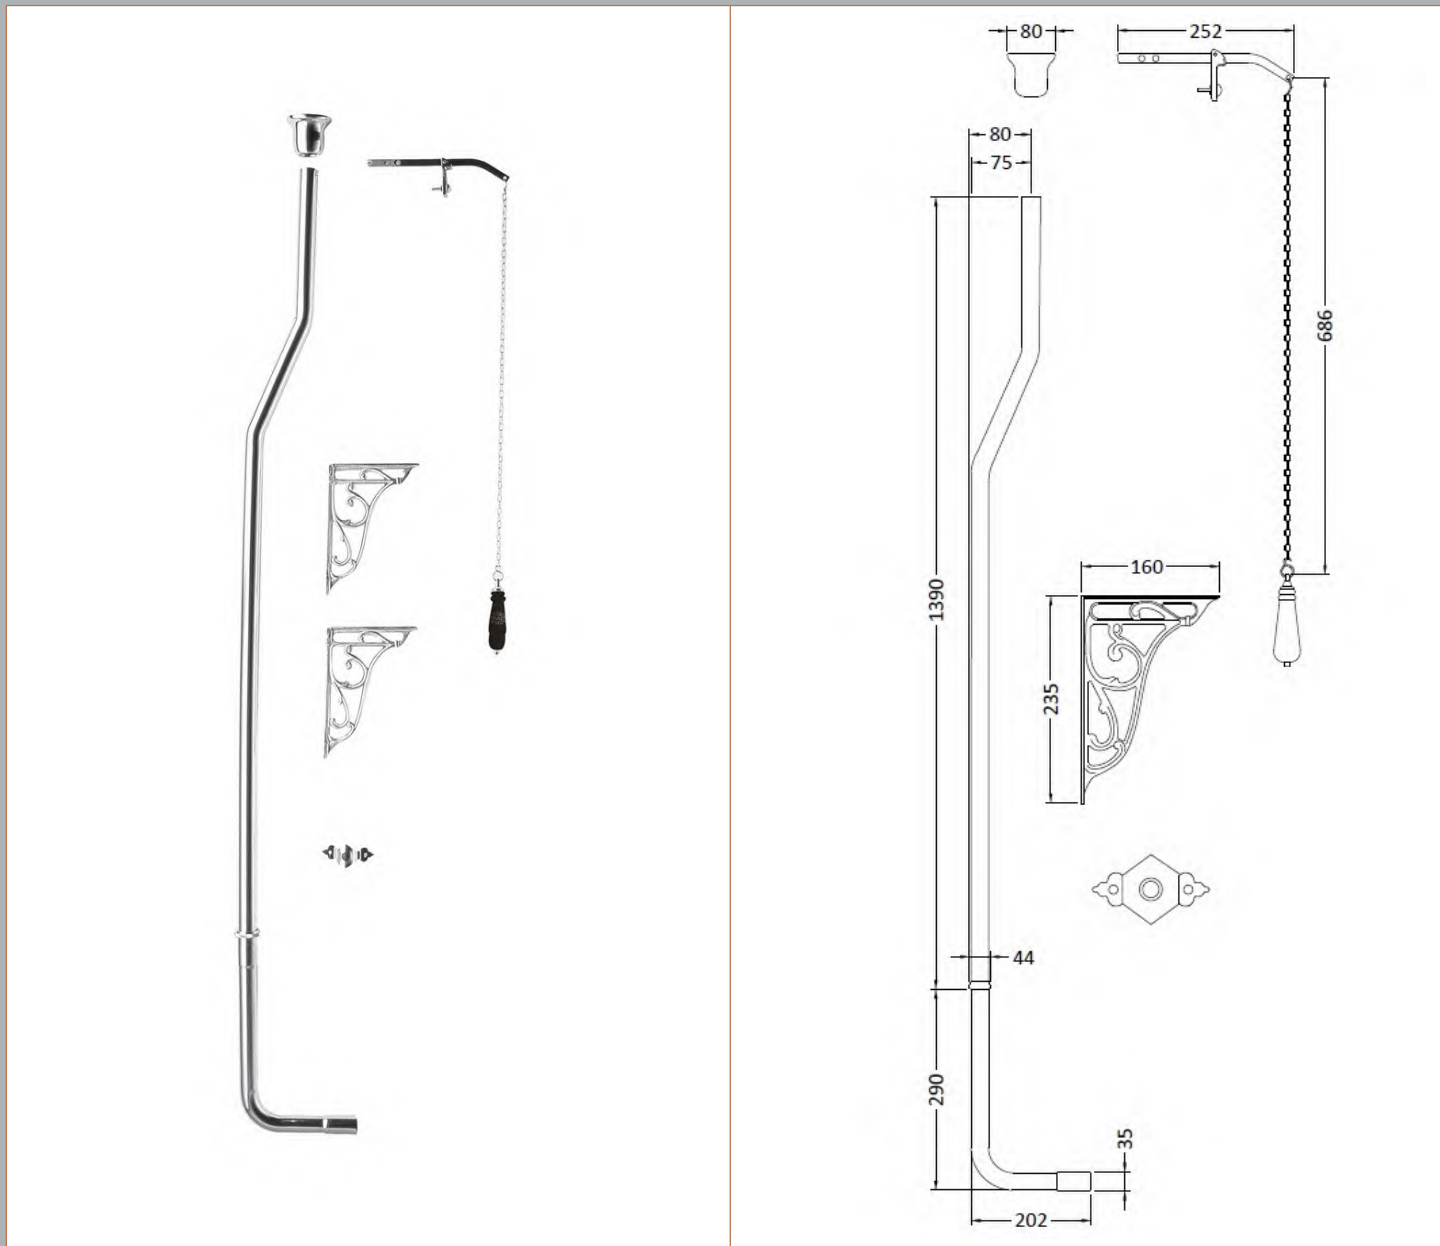

Sales Code: FA413

Description: High Level Flush Pipe Pack

Product Dimensions

Length (mm):	
Width (mm):	80
Height (mm):	1680
Depth (mm):	202
Nett Weight (kg):	3.07

Packaging Dimensions

Height (mm):	1435
Width (mm):	185
Depth (mm):	100
Gross Weight (kg):	3.78

Packaging Data

Box Colour:	White Cardboard Box
Box Qty:	1
Label Size:	100 x 50
Label Colour:	White Label
Label Qty:	2

Outer Box Dimensions (If Applicable)

Height (mm):	210
Width (mm):	1420
Length (mm):	
Depth (mm):	
Gross Weight (kg):	15
Barcode:	5056211864950

Product Details

Country of Origin:	China
Fitting Instruction:	No
CE Certification:	N/A
Product Material:	Brass
Heating Element Wattage:	Not Applicable
Colour/Finish:	Chrome
Product Diameter:	35mm
Connection Size:	11/2"