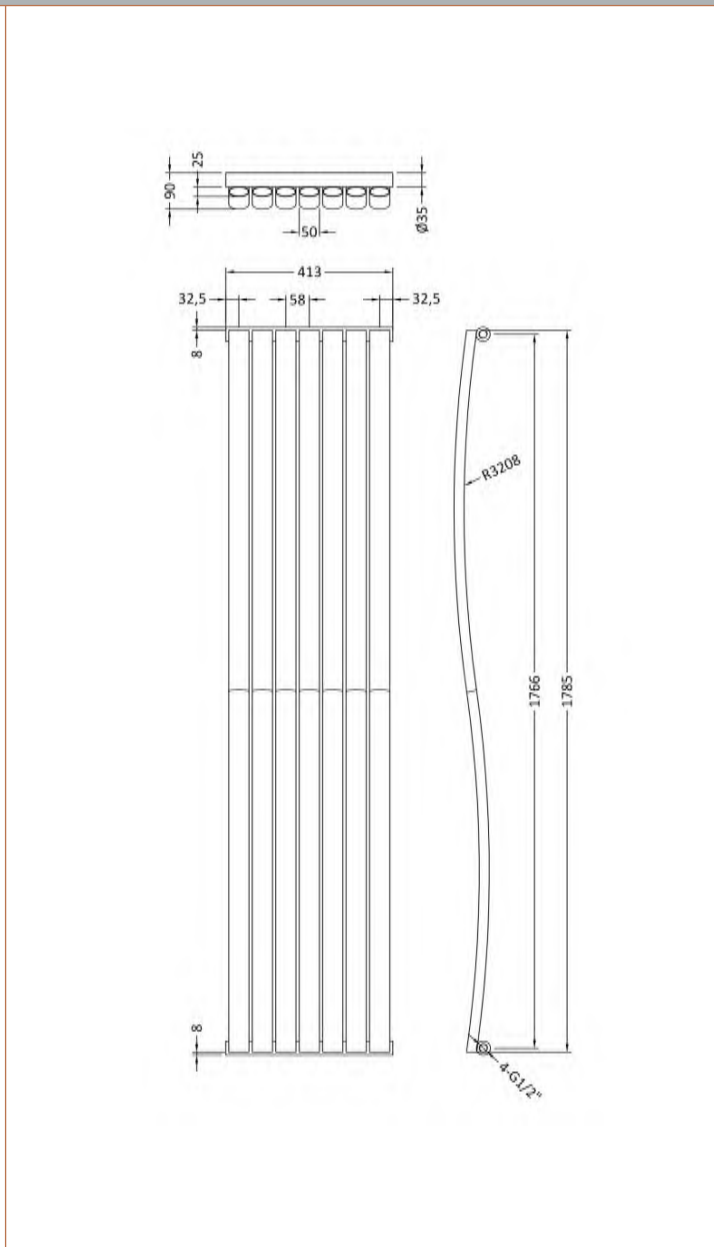

Sales Code: HLA95

Description: Revive Wave Radiator 1785mmx413mm

Product Dimensions

Height (mm):	1785
Width (mm):	413
Depth (mm):	110
Length (mm):	
Nett Weight (kg):	24.58

Packaging Dimensions

Height (mm):	130
Width (mm):	475
Length (mm):	1880
Gross Weight (kg):	24.58

Packaging Data

Box Colour:	White Cardboard Shrinkwrapped
Box Qty:	1
Label Size:	100 x 50
Label Colour:	White Label
Label Qty:	2

Outer Box Dimensions (If Applicable)

Height (mm):	
Width (mm):	
Length (mm):	
Gross Weight (kg):	
Barcode:	5055369008575

Product Details

Country of Origin:	China
Fitting Instruction:	No
Certification:	CE: No RoHS: N/A WEEE: N/A
Colour/Finish:	Anthracite
RAL No:	7016
Product Material:	Steel
Heat Element Wattage:	Not Applicable
Heating Element Wattage Compatible:	N/A
BTU Outputs:	30°C / 1345 50°C / 2164 60°C / 2741
Thermal Outputs: (Watts)	30°C / 394 50°C / 634 60°C / 752
Pipe Centres - If Vertical:	503mm
Pipe Centres - If Horizontal:	N/A
Max Projection:	90mm
Tube Diameter:	N/A
Packaging Volume (L):	116.1
Wall to Centre of Tappings:	N/A
Floor to Centre of Tappings:	65
Dual Fuel:	N/A
IP Rating:	