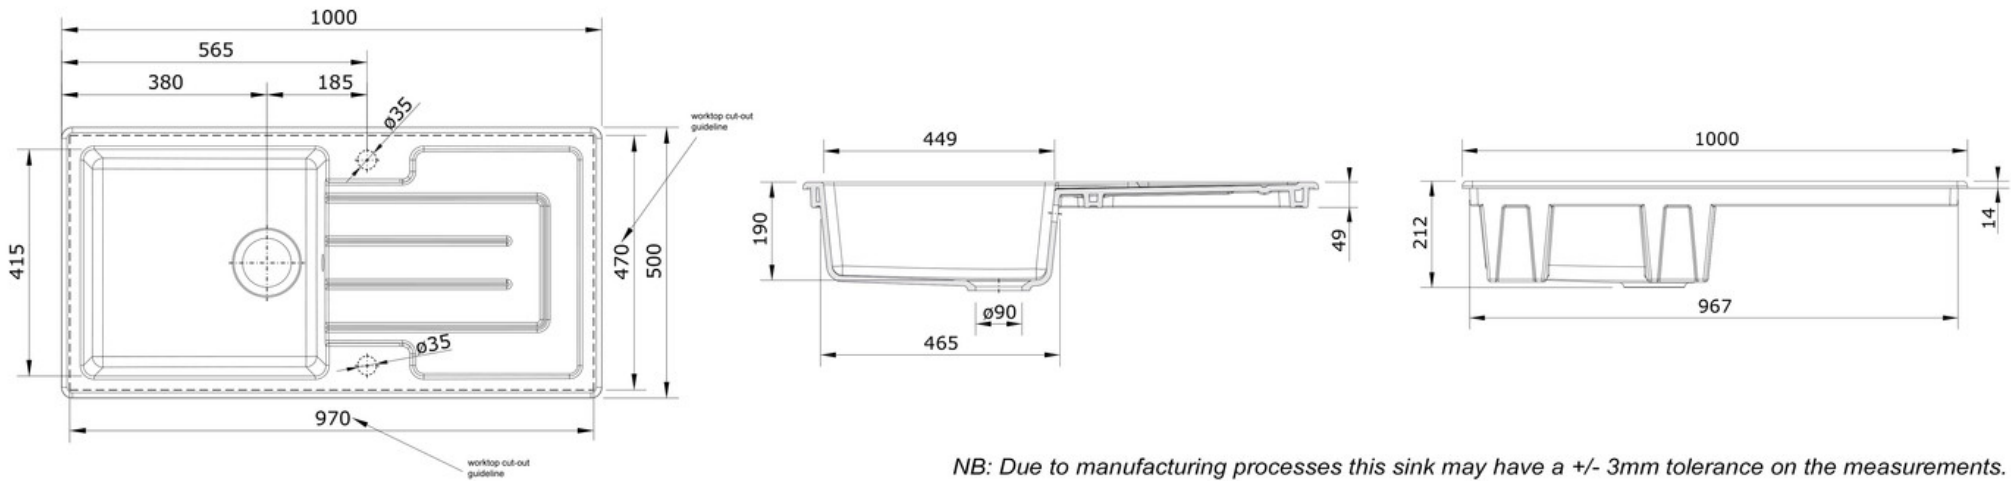

AUSTELL FIRE CLAY CERAMIC INSET SINK

CAU10101WH/

Technical Drawing

NB: Due to manufacturing processes this sink may have a +/- 3mm tolerance on the measurements.

Date of download: August 26, 2022

AGA Rangemaster continuously seeks improvements in specification, design and production of products and thus, alterations take place periodically. Whilst every effort is made to produce up-to date resources, the information included here is intended as a guide. Always refer to the product's installation instructions when fitting, installation work should be completed a professional tradesman.

AUSTELL FIRE CLAY CERAMIC INSET SINK

CAU10101WH/