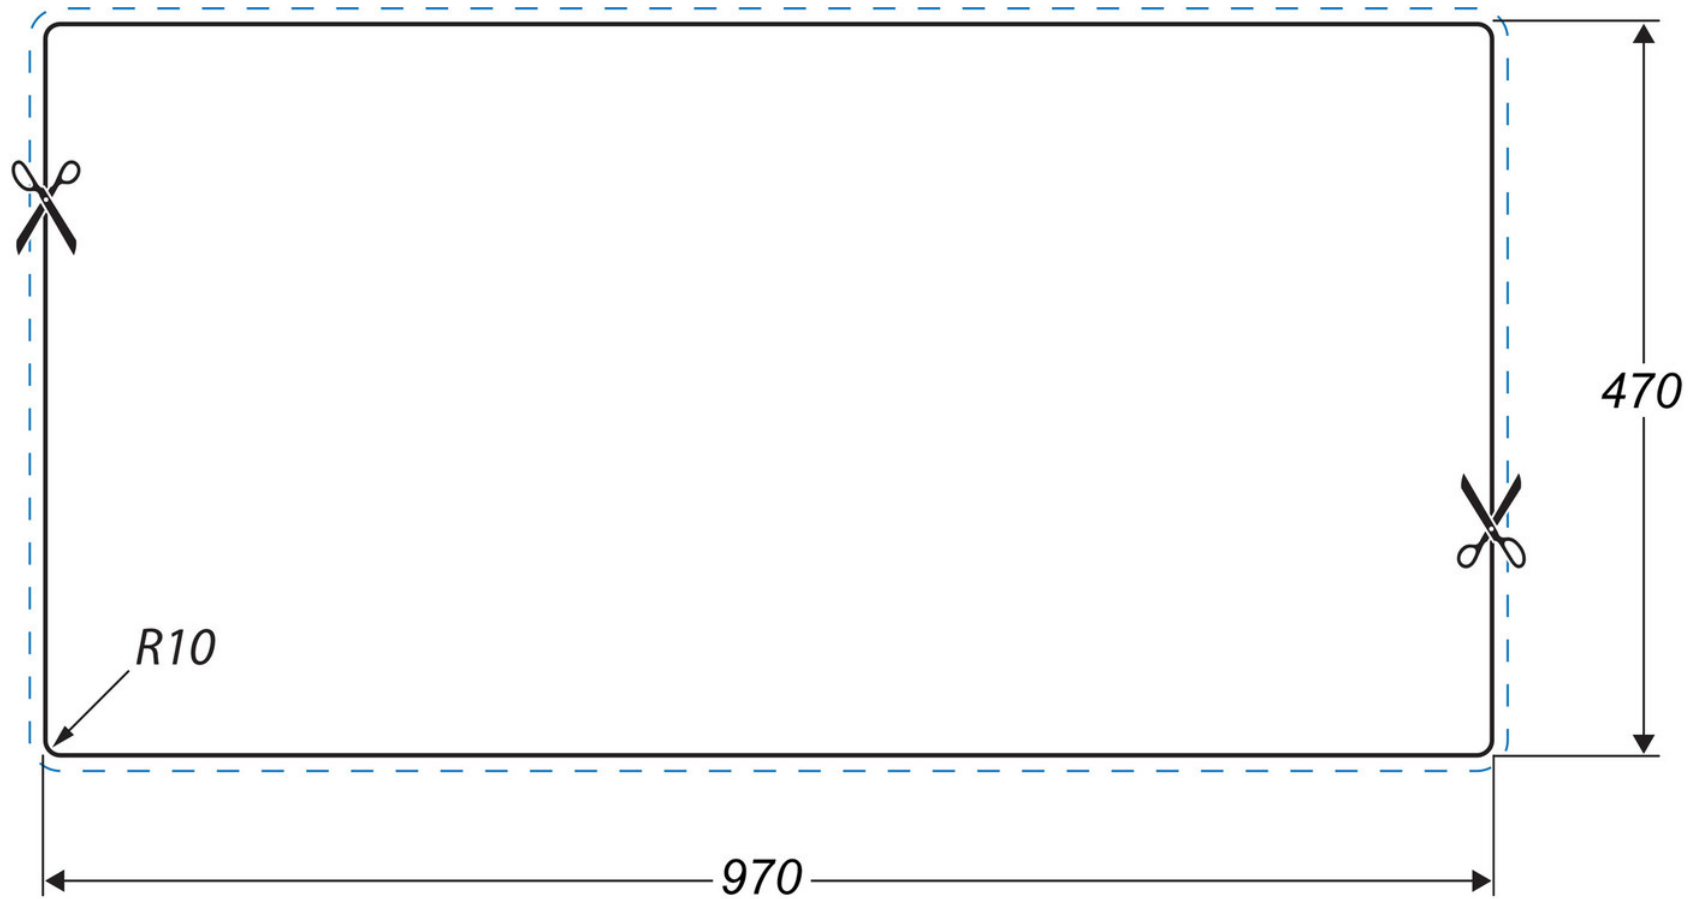

- Reversible drainer
- Waste kit included
- 10 year warranty

Material	Fire clay Ceramic
Material Gauge	-
Material Finish Bowl	-
Material Finish Drainer	-
Drainer Position	Reversible
Overall Length (mm)	1000
Overall Width (mm)	500
Main Bowl Length (mm)	449
Main Bowl Width (mm)	415
Main Bowl Depth (mm)	190
Second Bowl Length (mm)	-
Second Bowl Width (mm)	-
Second Bowl Depth (mm)	-
Tap hole Size (mm)	-
Waste Size (mm)	1 x 89
Waste Kit	Included with sink (1 x 89mm BSW & overflow kit)
Min. Base Unit (mm)	600
Cutout Size Length (mm)	970
Cutout Size Width (mm)	470
Warranty Sinks (years)	10
Product Code	CAU10101WH/
Barcode	5015834050461

AUSTELL FIRE CLAY CERAMIC INSET SINK

CAU10101WH/

Technical Drawing

NB: Due to manufacturing processes this sink may have a +/- 3mm tolerance on the measurements.

Date of download: August 26, 2022

AGA Rangemaster continuously seeks improvements in specification, design and production of products and thus, alterations take place periodically. Whilst every effort is made to produce up-to date resources, the information included here is intended as a guide. Always refer to the product's installation instructions when fitting, installation work should be completed a professional tradesman.

AUSTELL FIRE CLAY CERAMIC INSET SINK

CAU10101WH/

Cut Out Template
Dimensions in mm. Not to scale.

Date of download: August 26, 2022

AGA Rangemaster continuously seeks improvements in specification, design and production of products and thus, alterations take place periodically. Whilst every effort is made to produce up-to date resources, the information included here is intended as a guide. Always refer to the product's installation instructions when fitting, installation work should be completed a professional tradesman.