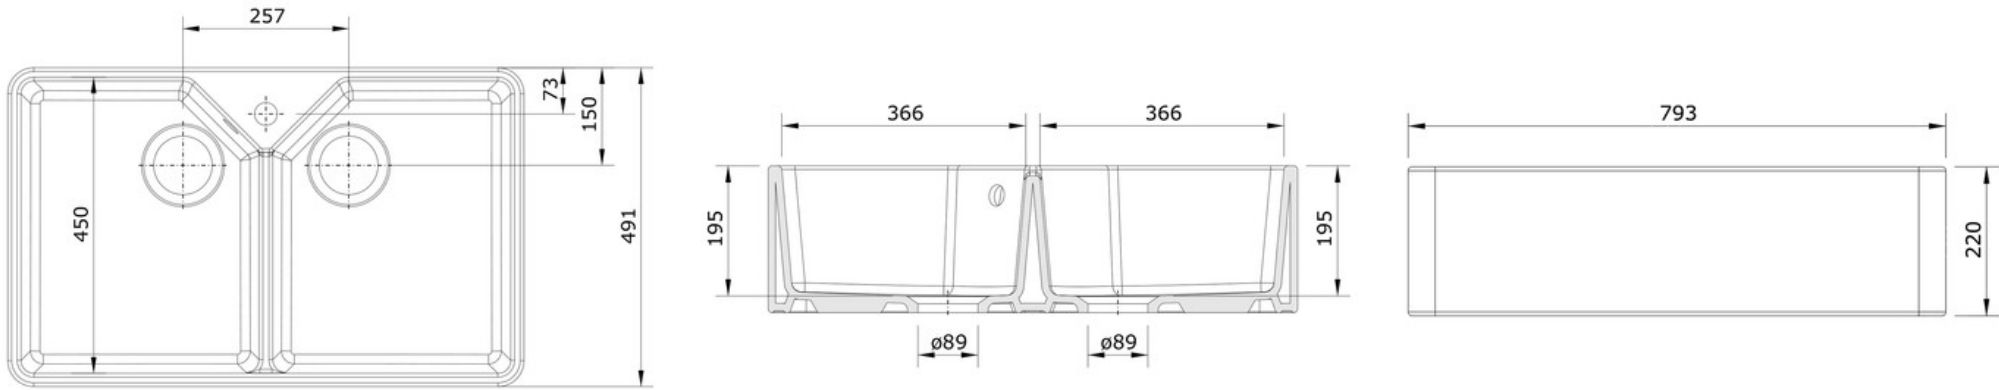

FARMHOUSE FIRE CLAY CERAMIC BELFAST SINK

CFBL800WH/

Technical Drawing

NB: Due to manufacturing processes this sink may have a +/- 3mm tolerance on the measurements.

Date of download: August 27, 2022

AGA Rangemaster continuously seeks improvements in specification, design and production of products and thus, alterations take place periodically. Whilst every effort is made to produce up-to date resources, the information included here is intended as a guide. Always refer to the product's installation instructions when fitting, installation work should be completed a professional tradesman.

FARMHOUSE FIRE CLAY CERAMIC BELFAST SINK

CFBL800WH/