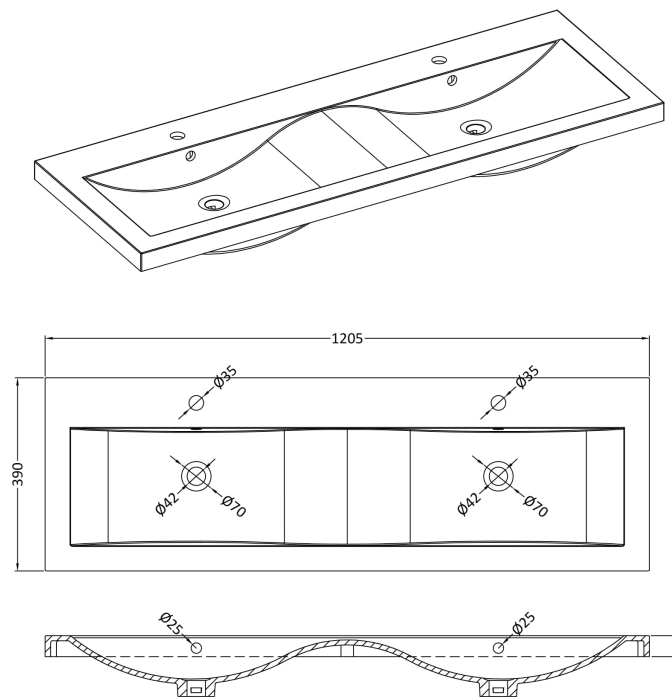

Sales Code: PMB424

Description: Double Polymarble Basin 1205 X 390

Product Dimensions

Height (mm):	390
Width (mm):	1205
Depth (mm):	157
Nett Weight (kg):	18.12

Packaging Dimensions

Height (mm):	100
Width (mm):	1205
Depth (mm):	400
Gross Weight (kg):	18.12

Packaging Data

Box Colour:	Brown Cardboard Box - Printed
Box Qty:	1
Label Size:	100 x 50
Label Colour:	White Label
Label Qty:	2

Outer Box Dimensions (If Applicable)

Height (mm):	
Width (mm):	
Depth (mm):	
Gross Weight (kg):	
Barcode:	5056211815136

Product Details

Country of Origin:	China
Fitting Instruction:	No
Certification:	CE: No WRAS: N/A WRAS No: N/A
Product Material:	Polymarble
Fixing Supplied:	No

Pans/Bidets: Trap Style: Not Applicable Includes Seat: Not Applicable

Basins: Tap Hole: Two Tapholes Chain Stay Hole: No
Template: Not Required Waste Type Req: Slotted
Overflow Inc: Yes Overflow Cover: Yes
Inner Bowl Depth (mm):

Sales Code: CBM424

Description: Double Ceramic Basin 1208X392