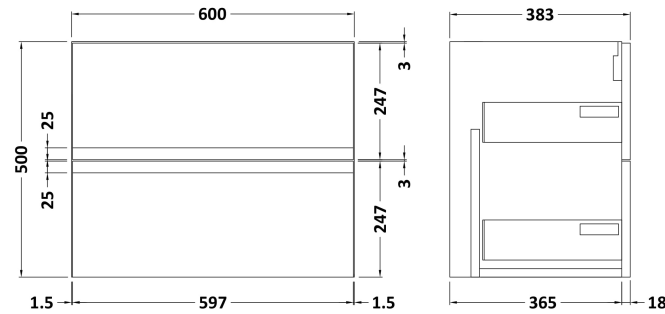

Sales Code: URB104C

Description: 1200 W/H 2-Drawer Unit & Double Basin

Packaging Details

Barcode: 5056462605807

Sales Code: URB193

Description: 600 W/H 2-Drawer Unit

Product Dimensions

Height (mm):	500
Width (mm):	610
Depth (mm):	383
Nett Weight (kg):	21.5

Packaging Dimensions

Height (mm):	500
Width (mm):	595
Depth (mm):	383
Gross Weight (kg):	22

Packaging Data

Box Colour:	Brown Cardboard Box
Box Qty:	1
Label Size:	100 x 50
Label Colour:	White Label
Label Qty:	2

Sales Code: PMB424

Description: Double Polymarble Basin 1205 X 390

Product Dimensions

Height (mm):	390
Width (mm):	1205
Depth (mm):	157
Nett Weight (kg):	18.12

Packaging Dimensions

Height (mm):	100
Width (mm):	1205
Depth (mm):	400
Gross Weight (kg):	18.12

Product Dimensions

Height (mm):	390
Width (mm):	1205
Depth (mm):	175
Nett Weight (kg):	27

Packaging Dimensions

Height (mm):	205
Width (mm):	1270
Depth (mm):	510
Gross Weight (kg):	27

Packaging Data

Box Colour:	Brown Cardboard Box - Printed
Box Qty:	1
Label Size:	100 x 50
Label Colour:	White Label
Label Qty:	2