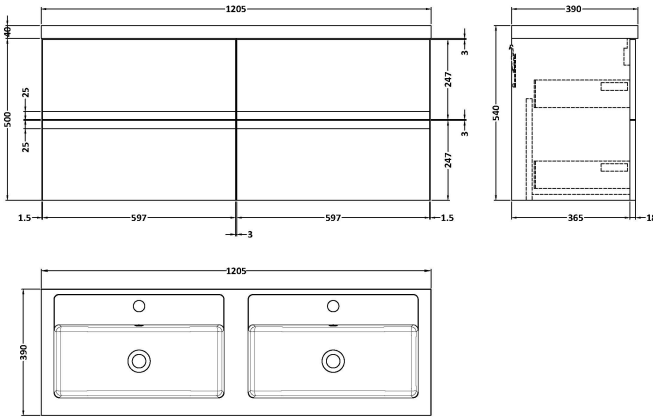

Sales Code: URB104C

Description: 1200 W/H 2-Drawer Unit & Double Basin

Packaging Details

Barcode: 5056462605807

Sales Code: URB193

Description: 600 W/H 2-Drawer Unit

Product Dimensions

Height (mm):	500
Width (mm):	610
Depth (mm):	383
Nett Weight (kg):	21.5

Packaging Dimensions

Height (mm):	500
Width (mm):	595
Depth (mm):	383
Gross Weight (kg):	22

Packaging Data

Box Colour:	Brown Cardboard Box
Box Qty:	1
Label Size:	100 x 50
Label Colour:	White Label
Label Qty:	2

Outer Box Dimensions (If Applicable)

Height (mm):	
Width (mm):	
Depth (mm):	
Gross Weight (kg):	
Barcode:	5056211890454

Product Details

Country of Origin:	China
Fitting Instruction:	No
CE Certification:	N/A
FSC Certified Materials:	Yes
Colour:	Satin White
Construction Method:	Cam & Wood Dowel
Construction Type:	Rigid
Cabinet Finish:	MFC Painted Matt
Fascia Finish:	Mdf Painted Matt
Cabinet Thickness (mm):	18
Fascia Thickness (mm):	18
Drawer Included:	Yes
Drawer Type:	80mm High Metal Softclose
No of Shelves:	0
Hinge Type:	Not Applicable
Hinge Included:	No
Adjustable Legs:	No
Fixings Included:	Yes
Handle Style:	Not Applicable
Waste Shroud:	Yes
Handle Included:	No, Not Required
Handle Type:	Handleless

Sales Code: PMB424

Description: Double Polymarble Basin 1205 X 390

Product Dimensions

Height (mm):	390
Width (mm):	1205
Depth (mm):	157
Nett Weight (kg):	18.12

Packaging Dimensions

Height (mm):	100
Width (mm):	1205
Depth (mm):	400
Gross Weight (kg):	18.12