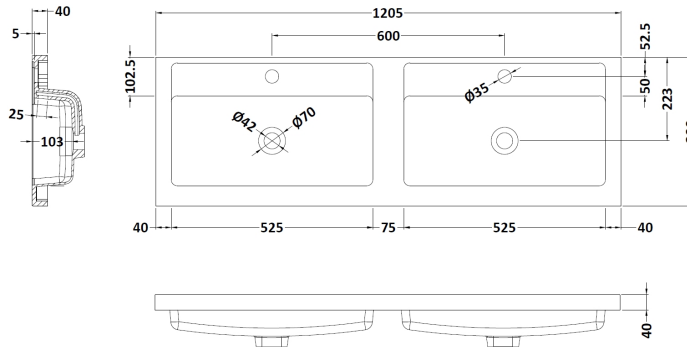

Sales Code: URB104C

Description: 1200 W/H 2-Drawer Unit & Double Basin

Packaging Details

Barcode: 5056462605807

Sales Code: URB193

Description: 600 W/H 2-Drawer Unit

Product Dimensions

Height (mm):	500
Width (mm):	610
Depth (mm):	383
Nett Weight (kg):	21.5

Packaging Dimensions

Height (mm):	500
Width (mm):	595
Depth (mm):	383
Gross Weight (kg):	22

Packaging Data

Box Colour:	Brown Cardboard Box
Box Qty:	1
Label Size:	100 x 50
Label Colour:	White Label
Label Qty:	2

Sales Code: PMB424

Description: Double Polymarble Basin 1205 X 390

Product Dimensions

Height (mm):	390
Width (mm):	1205
Depth (mm):	157
Nett Weight (kg):	18.12

Packaging Dimensions

Height (mm):	100
Width (mm):	1205
Depth (mm):	400
Gross Weight (kg):	18.12

Packaging Data

Box Colour:	Brown Cardboard Box - Printed
Box Qty:	1
Label Size:	100 x 50
Label Colour:	White Label
Label Qty:	2

Outer Box Dimensions (If Applicable)

Height (mm):	
Width (mm):	
Depth (mm):	
Gross Weight (kg):	
Barcode:	5056211815136