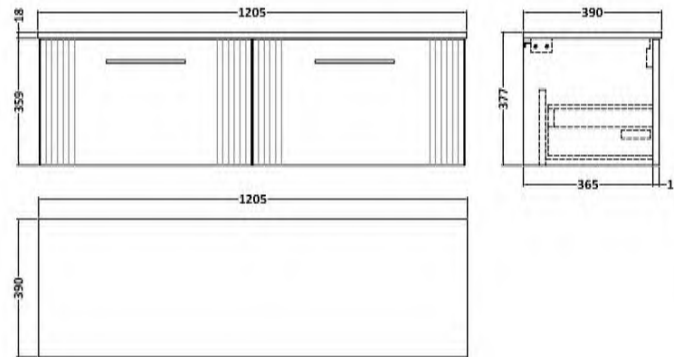

Sales Code: DPF194W2

Description: 1200 W/H 2-Drawer Vanity & Worktop

Packaging Details

Barcode: 5056462676784

Sales Code: FLT194

Description: 600 W/H Single Drawer Unit

Product Dimensions

Height (mm):	359
Width (mm):	600
Depth (mm):	383
Nett Weight (kg):	13

Packaging Dimensions

Height (mm):	380
Width (mm):	620
Depth (mm):	405
Gross Weight (kg):	13.5

Packaging Data

Box Colour:	Brown Cardboard Box - Printed
Box Qty:	0
Label Size:	0 x 0
Label Colour:	Not Applicable
Label Qty:	0

Outer Box Dimensions (If Applicable)

Height (mm):	
Width (mm):	
Depth (mm):	
Gross Weight (kg):	
Barcode:	5056462655444

Product Details

Country of Origin:	China
Fitting Instruction:	No
CE Certification:	
FSC Certified Materials:	Yes
Colour:	Satin White
Construction Method:	Cam & Wood Dowel
Construction Type:	Rigid
Cabinet Finish:	MFC Painted Gloss
Fascia Finish:	Mdf Painted Gloss
Cabinet Thickness (mm):	16
Fascia Thickness (mm):	18
Drawer Included:	Yes
Drawer Type:	80mm High Metal S/C Inc Galler
No of Shelves:	0
Hinge Type:	Not Applicable
Hinge Included:	No
Adjustable Legs:	No, Not Required
Fixings Included:	Yes
Handle Style:	Modern
Waste Shroud:	Yes
Handle Included:	Yes, Supplied
Handle Type:	Finger Pull

Sales Code: MWT120

Description: 1200 Worktop (1205X390x18mm)

Product Dimensions

Height (mm):	18
Width (mm):	1205
Depth (mm):	390
Nett Weight (kg):	5

Packaging Dimensions

Height (mm):	25
Width (mm):	1225
Depth (mm):	410
Gross Weight (kg):	5