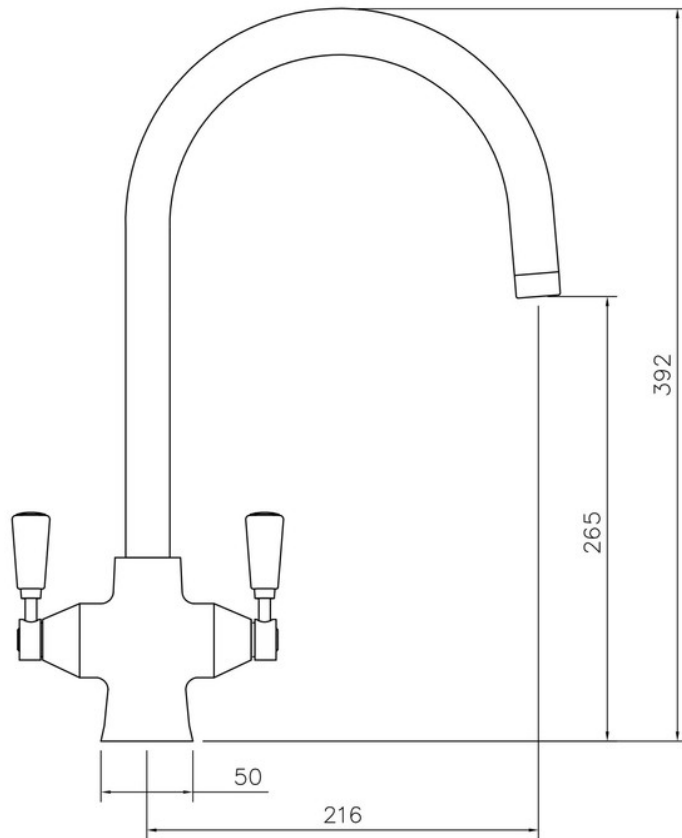

AQUACLASSIC DUAL LEVER TAP CHROME

TSA4CM/

Technical Drawing

Date of download: August 30, 2022

AGA Rangemaster continuously seeks improvements in specification, design and production of products and thus, alterations take place periodically. Whilst every effort is made to produce up to date resources, the information included here is intended as a guide. Always refer to the installation instructions when fitting, installation work should be completed by a professional tradesman.