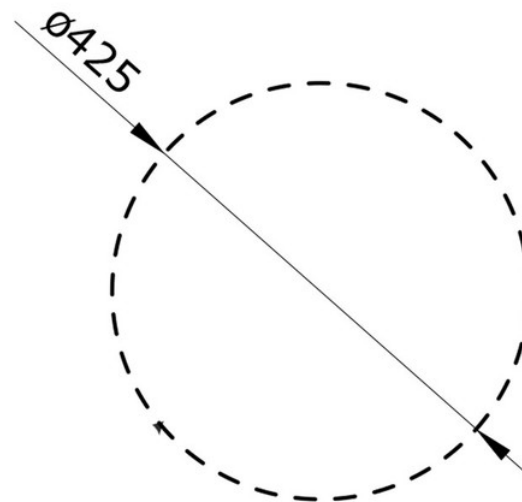

INSET
INSTALLATION