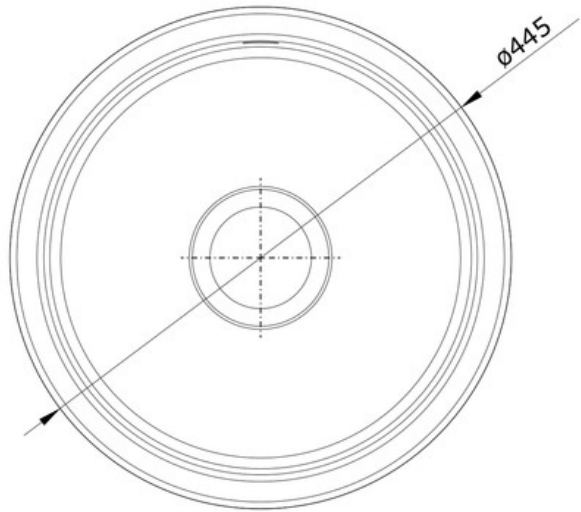

RUSTIQUE FIRE CLAY CERAMIC INSET OR UNDERMOUNT
SINK
CRUB385WH/
Technical Drawing

NB: Due to manufacturing processes this sink may have a +/- 3mm tolerance on the measurements.

Date of download: August 30, 2022

AGA Rangemaster continuously seeks improvements in specification, design and production of products and thus, alterations take place periodically. Whilst every effort is made to produce up-to date resources, the information included here is intended as a guide. Always refer to the product's installation instructions when fitting, installation work should be completed a professional tradesman.