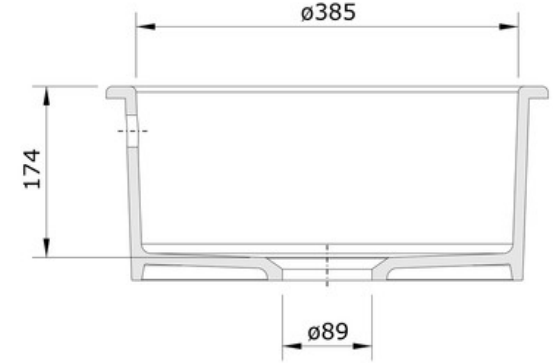

RUSTIQUE FIRE CLAY CERAMIC INSET OR UNDERMOUNT
SINK
CRUB385WH/
Technical Drawing

NB: Due to manufacturing processes this sink may have a +/- 3mm tolerance on the measurements.

Date of download: August 30, 2022

AGA Rangemaster continuously seeks improvements in specification, design and production of products and thus, alterations take place periodically. Whilst every effort is made to produce up-to date resources, the information included here is intended as a guide. Always refer to the product's installation instructions when fitting, installation work should be completed a professional tradesman.