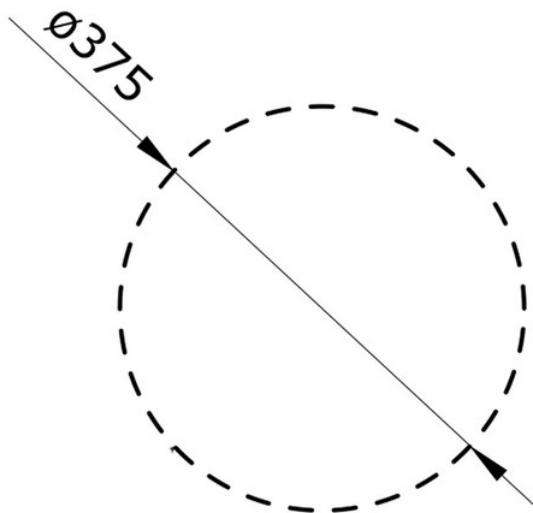

RUSTIQUE FIRE CLAY CERAMIC INSET OR UNDERMOUNT
SINK
CRUB385WH/

Cut Out Template
Dimensions in mm. Not to scale.

UNDERMOUNT
INSTALLATION