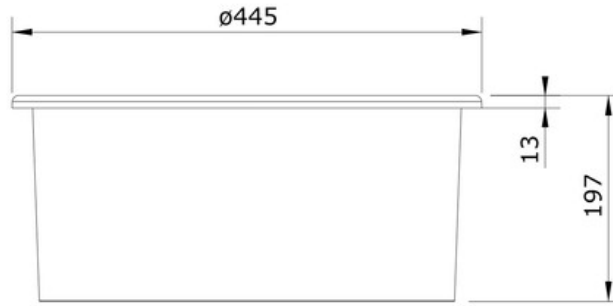

RUSTIQUE FIRE CLAY CERAMIC INSET OR UNDERMOUNT
SINK
CRUB385WH/
Technical Drawing

NB: Due to manufacturing processes this sink may have a +/- 3mm tolerance on the measurements.

Date of download: August 30, 2022

AGA Rangemaster continuously seeks improvements in specification, design and production of products and thus, alterations take place periodically. Whilst every effort is made to produce up-to date resources, the information included here is intended as a guide. Always refer to the product's installation instructions when fitting, installation work should be completed a professional tradesman.