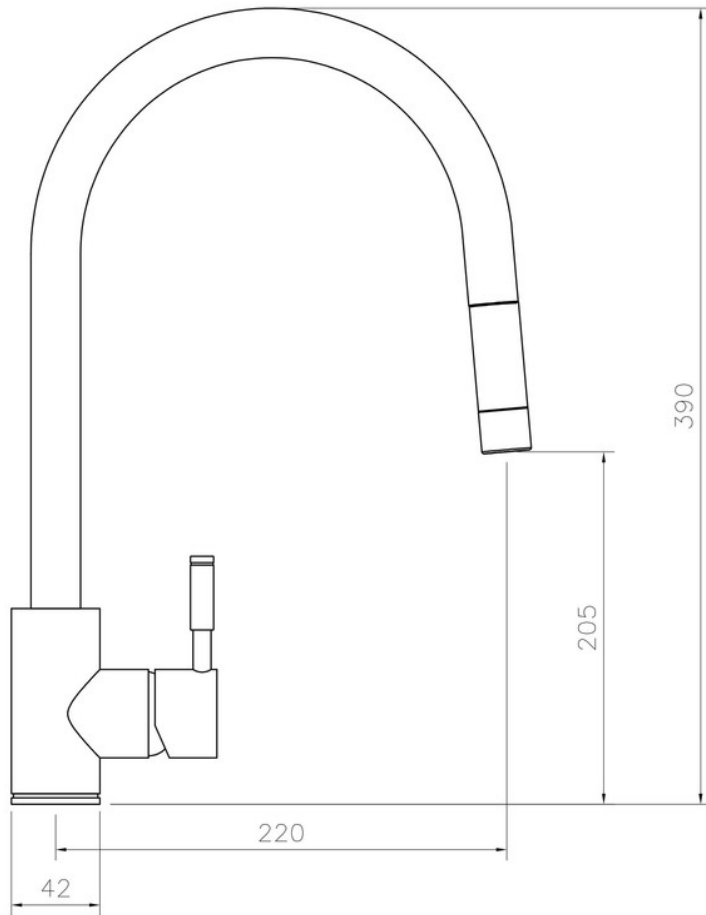

The Aquatrend kitchen tap range includes a number of different pieces to suit any kitchen need; choose from dual-lever, single-lever and pull-out designs.

- Featuring a retractable pull-out hose
- Suitable for high pressure water systems emitting a minimum pressure of 1.0 bar or above
- Featuring an anti-splash spout with honeycomb aerator design which mixes air with water to emit a water flow with no splash

RANGEmaster
sinks & taps

Overall Height (mm)	390
Spout Reach (mm)	220
Spout Height (mm)	205
Spout Rotation Range	360°
Handle Type	Single Lever
Colour	Chrome
Bar Pressure Suitability	High Pressure
Min. Bar Pressure	1.50
Max. Bar Pressure	5.50
Mixed Flow Rate at 3 Bar Pressure (l/min)	10.47
Flow Type	Single Flow
Recommended Hot Water Temperature	46°C
Maximum Hot Water Temperature	70°C
Handle Control	Half Turn
Centre Distance (mm)	-
Cartridge Type	Ceramic Disc Cartridge
Aerator Type	Honeycomb Aerator
Inlet Pipes	1/2" Stainless Flexible Hoses
Anti-Splash Spout	Yes
Pull Out Spray	Yes
WRAS Approved	No
Product Code	TRE1SLPOCM/
Barcode	5015834047812

AQUATREND SINGLE LEVER TAP CHROME

TRE1SLPOCM/

Technical Drawing

Date of download: August 31, 2022

AGA Rangemaster continuously seeks improvements in specification, design and production of products and thus, alterations take place periodically. Whilst every effort is made to produce up to date resources, the information included here is intended as a guide. Always refer to the installation instructions when fitting, installation work should be completed by a professional tradesman.