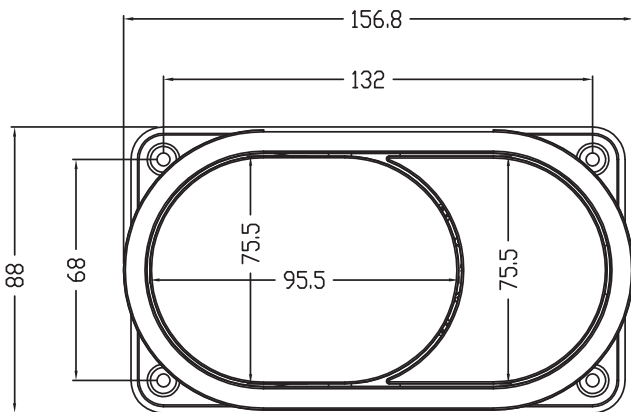

## Furniture Flush Button - TR9023

NO.	Description	Product Code	Fixings included	Gross Weight	Net Weight
1	Furniture Flush Button	TR9023	YES	0.35kg	0.25kg

### Spares Codes

- Furniture Flush Plate Trim Ring - SP18931
- Furniture Flush Plate Template - SP18932
- Furniture Flush Plate Small Button - SP19236
- Furniture Flush Plate Large Button - SP19237
- Furniture Flush Plate Fixing Pack - SP19238

### DIMENSIONS

DIAGRAMS NOT TO SCALE | ALL DIMENSIONS IN MM | TOLERANCE OF  $\pm 5$ MM

\*Dimensions are subject to change, customers are advised to measure actual product before commencing installation.

### FAQs

- Q - What is the flush plate made from?  
A - Chrome Plated ABS

Key Dimensions Descriptions	Key Dimensions (mm)
Front to Back	111.2mm
Left to Right	156.8mm
Height	88mm