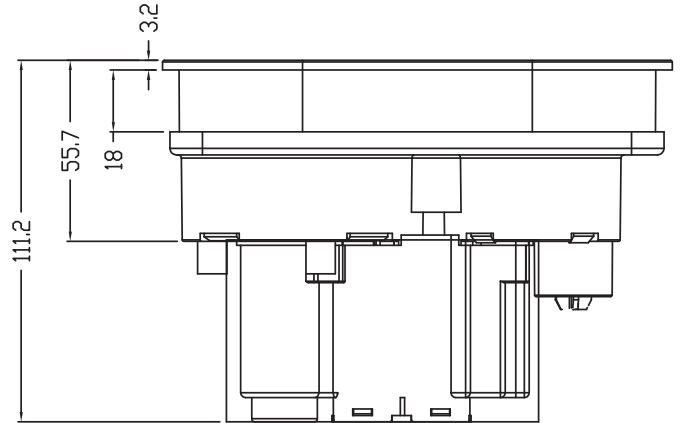

## Furniture Flush Button - TR9023

NO.	Description	Product Code	Fixings included	Gross Weight	Net Weight
1	Furniture Flush Button	TR9023	YES	0.35kg	0.25kg

### Spares Codes

- Furniture Flush Plate Trim Ring - SP18931
- Furniture Flush Plate Template - SP18932
- Furniture Flush Plate Small Button - SP19236
- Furniture Flush Plate Large Button - SP19237
- Furniture Flush Plate Fixing Pack - SP19238

### DIMENSIONS

DIAGRAMS NOT TO SCALE | ALL DIMENSIONS IN MM | TOLERANCE OF  $\pm 5$ MM

\*Dimensions are subject to change, customers are advised to measure actual product before commencing installation.

### FAQs

- Q - What is the flush plate made from?  
A - Chrome Plated ABS

Key Dimensions Descriptions	Key Dimensions (mm)
Front to Back	111.2mm
Left to Right	156.8mm
Height	88mm