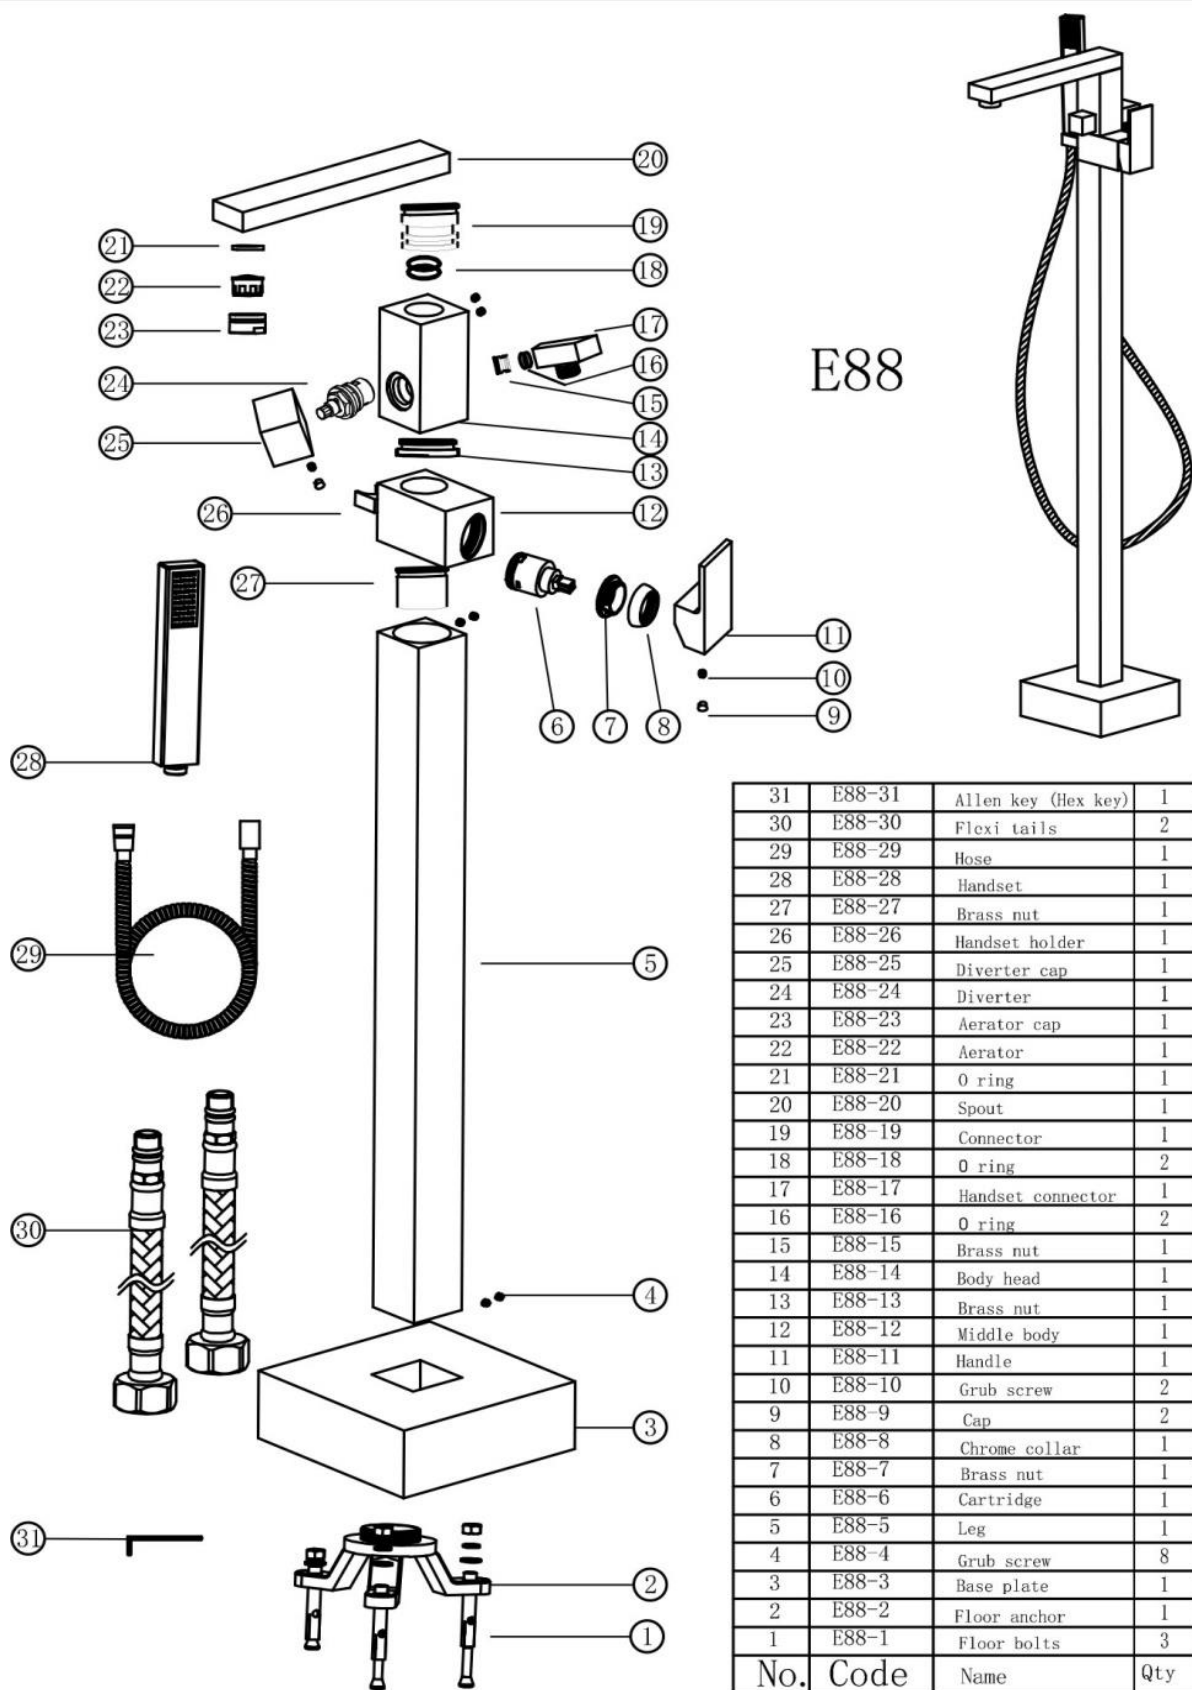

TECHNICAL DATA SHEET

E88 Freestanding Bath Shower Mixer (Inc. Shower Kit)

Barcode	7081241710449
Product Code	E88
Construction	Brass Body (CuZn40Pb2), EN CW617N (equivalent to BS CZ122); Zinc-alloy Handle
Finishes	Chrome plated to BS EN 248
Product Type	Contemporary
Water Pressure	Min. 0.5 bar (handset) 2.0 bar (spout), Max. 6.0 bar
Plumbing Systems	Suitable for all plumbing systems, Hot and Cold water pressure preferably balanced Max. supply pressure differential requirement no greater than 5:1
Standards	Complies with BS5412, BS EN200
Certification	-
Cartridge	35mm Ceramic disc cartridge
Aerator	Spout aerator
Fitting	M12x1*G3/4" BSP Female Flexible inlet connection hoses, 900mm
Packaging	84.5 x 31 x 56cm / carton (3 boxes), Dimension: 83 x 30 x 18cm / box; Weight: 7.33Kg / box
Guarantee	10 years against manufacturing faults (excluding serviceable parts)
Additional Information	Supplied with Chrome smooth PVC 1.5m hose and single mode ABS handset

E88

No.	Code	Name	Qty
31	E88-31	Allen key (Hex key)	1
30	E88-30	Flexi tails	2
29	E88-29	Hose	1
28	E88-28	Handset	1
27	E88-27	Brass nut	1
26	E88-26	Handset holder	1
25	E88-25	Diverter cap	1
24	E88-24	Diverter	1
23	E88-23	Aerator cap	1
22	E88-22	Aerator	1
21	E88-21	O ring	1
20	E88-20	Spout	1
19	E88-19	Connector	1
18	E88-18	O ring	2
17	E88-17	Handset connector	1
16	E88-16	O ring	2
15	E88-15	Brass nut	1
14	E88-14	Body head	1
13	E88-13	Brass nut	1
12	E88-12	Middle body	1
11	E88-11	Handle	1
10	E88-10	Grub screw	2
9	E88-9	Cap	2
8	E88-8	Chrome collar	1
7	E88-7	Brass nut	1
6	E88-6	Cartridge	1
5	E88-5	Leg	1
4	E88-4	Grub screw	8
3	E88-3	Base plate	1
2	E88-2	Floor anchor	1
1	E88-1	Floor bolts	3
No.	Code	Name	Qty