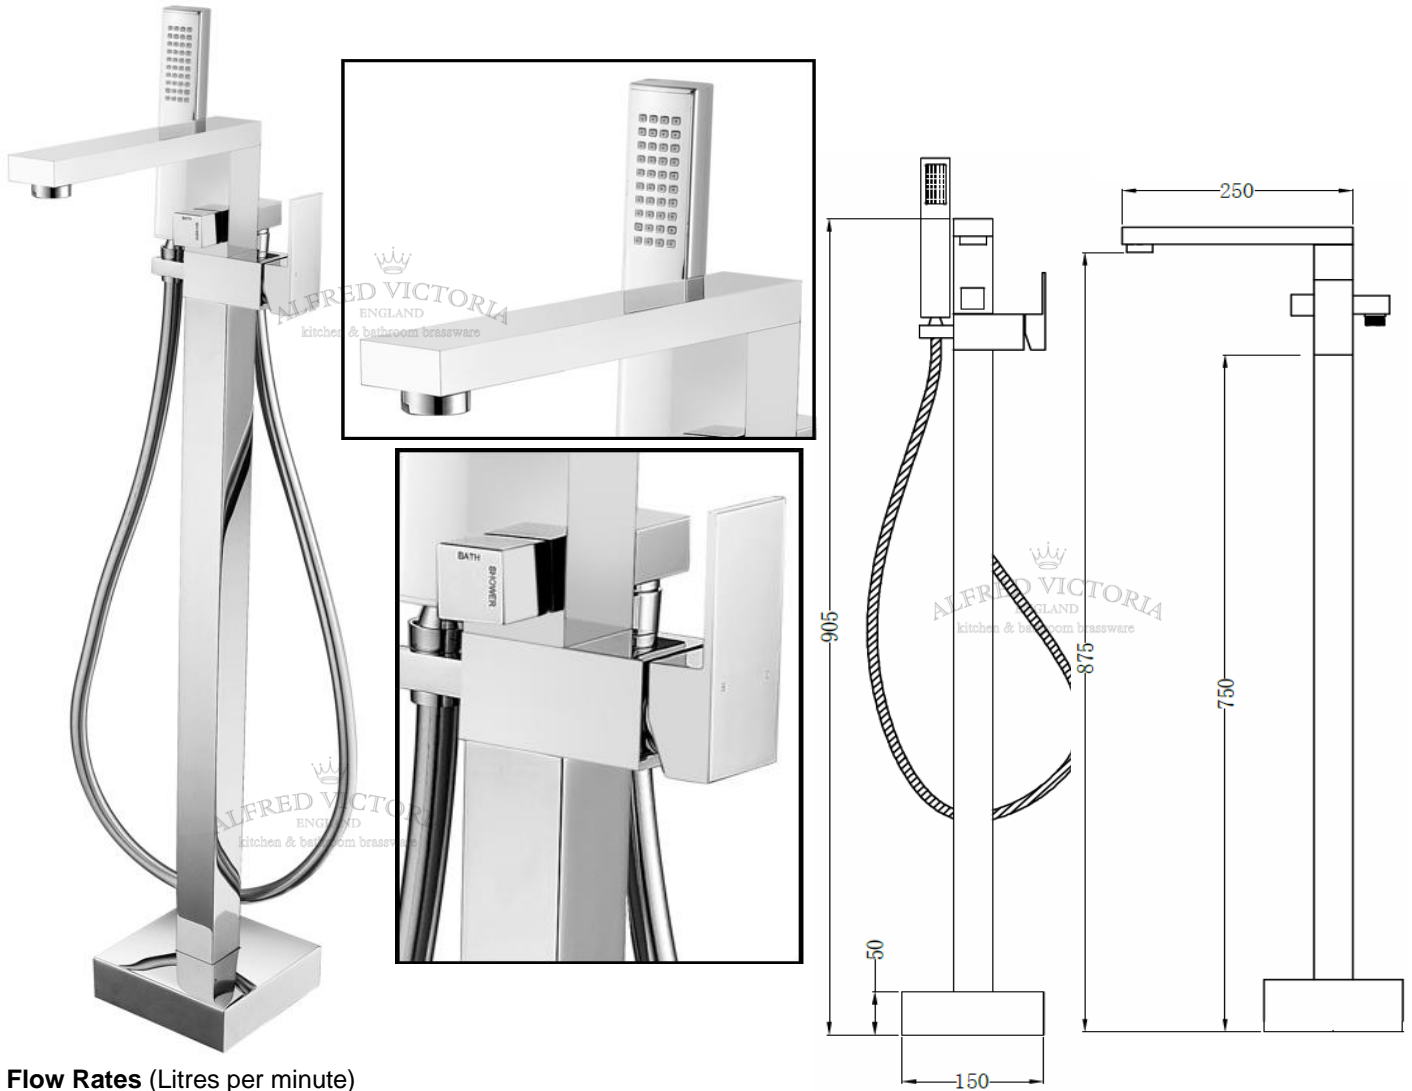

TECHNICAL DATA SHEET

E88 Freestanding Bath Shower Mixer (Inc. Shower Kit)

Barcode	7081241710449
Product Code	E88
Construction	Brass Body (CuZn40Pb2), EN CW617N (equivalent to BS CZ122); Zinc-alloy Handle
Finishes	Chrome plated to BS EN 248
Product Type	Contemporary
Water Pressure	Min. 0.5 bar (handset) 2.0 bar (spout), Max. 6.0 bar
Plumbing Systems	Suitable for all plumbing systems, Hot and Cold water pressure preferably balanced Max. supply pressure differential requirement no greater than 5:1
Standards	Complies with BS5412, BS EN200
Certification	-
Cartridge	35mm Ceramic disc cartridge
Aerator	Spout aerator
Fitting	M12x1*G3/4" BSP Female Flexible inlet connection hoses, 900mm
Packaging	84.5 x 31 x 56cm / carton (3 boxes), Dimension: 83 x 30 x 18cm / box; Weight: 7.33Kg / box
Guarantee	10 years against manufacturing faults (excluding serviceable parts)
Additional Information	Supplied with Chrome smooth PVC 1.5m hose and single mode ABS handset

E88

No.	Code	Name	Qty
31	E88-31	Allen key (Hex key)	1
30	E88-30	Flexi tails	2
29	E88-29	Hose	1
28	E88-28	Handset	1
27	E88-27	Brass nut	1
26	E88-26	Handset holder	1
25	E88-25	Diverter cap	1
24	E88-24	Diverter	1
23	E88-23	Aerator cap	1
22	E88-22	Aerator	1
21	E88-21	O ring	1
20	E88-20	Spout	1
19	E88-19	Connector	1
18	E88-18	O ring	2
17	E88-17	Handset connector	1
16	E88-16	O ring	2
15	E88-15	Brass nut	1
14	E88-14	Body head	1
13	E88-13	Brass nut	1
12	E88-12	Middle body	1
11	E88-11	Handle	1
10	E88-10	Grub screw	2
9	E88-9	Cap	2
8	E88-8	Chrome collar	1
7	E88-7	Brass nut	1
6	E88-6	Cartridge	1
5	E88-5	Leg	1
4	E88-4	Grub screw	8
3	E88-3	Base plate	1
2	E88-2	Floor anchor	1
1	E88-1	Floor bolts	3
No.	Code	Name	Qty