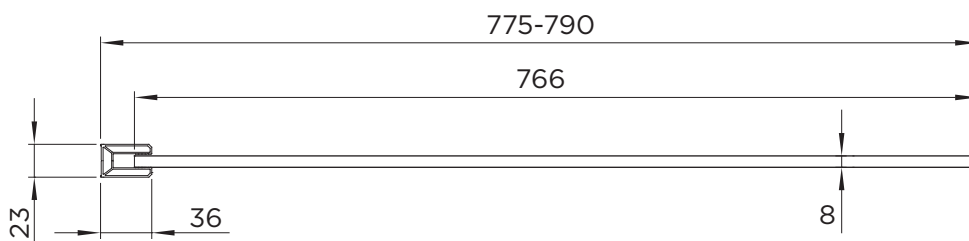

SPECIFICATION

wetroom 8

WETROOM PANEL

RANGE	WETROOM 8
PRODUCT	WETROOM
CODE	AQ8653
SIZE	800
PROFILE COLOUR	MATT BLACK
GLASS THICKNESS	8mm
GLASS FINISH	CLEAR
GLASS TREATMENT	CLEAN & CLEAR™
HEIGHT	2000
ADJUSTMENT IN RECESS	775-790
ADJUSTMENT WITH SIDE PANEL	N/A
OPTIONAL FLIPPER PANEL	YES
APERTURE	N/A
GUARANTEE	LIFETIME
CE	YES/EN14428
GLASS BS EN	EN12150-1T
PROFILE MATERIAL	ALUMINUM/6463#
SUPPORT ARM MATERIAL	ALUMINUM/6463#
HINGE MATERIAL	N/A
QUICK RELEASE ROLLERS	N/A
GLASS PANEL SIZE	766
MOVING PANEL SIZE	N/A
PRODUCT HAND	UNIVERSAL
PRODUCT WEIGHT	35KG
PACKAGED DIMENSIONS	2080x820x48
BARCODE	5031978085176

All measurements in mm and are nominal