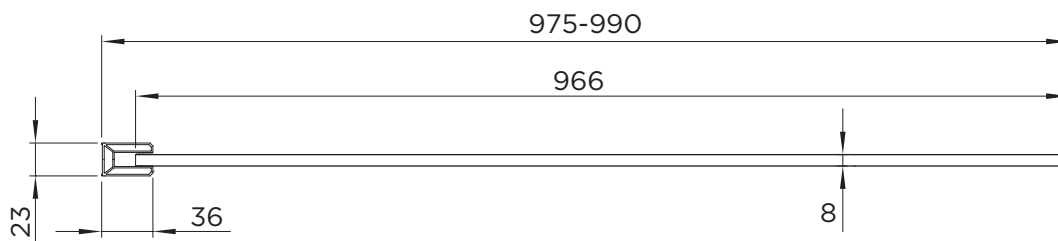

SPECIFICATION
wetroom 8
WETROOM PANEL

RANGE	WETROOM 8
PRODUCT	WETROOM
CODE	AQ8655
SIZE	1000
PROFILE COLOUR	MATT BLACK
GLASS THICKNESS	8mm
GLASS FINISH	CLEAR
GLASS TREATMENT	CLEAN & CLEAR™
HEIGHT	2000
ADJUSTMENT IN RECESS	975-990
ADJUSTMENT WITH SIDE PANEL	N/A
OPTIONAL FLIPPER PANEL	YES
APERTURE	N/A
GUARANTEE	LIFETIME
CE	YES/EN14428
GLASS BS EN	EN12150-1T
PROFILE MATERIAL	ALUMINUM/6463#
SUPPORT ARM MATERIAL	ALUMINUM/6463#
HINGE MATERIAL	N/A
QUICK RELEASE ROLLERS	N/A
GLASS PANEL SIZE	966
MOVING PANEL SIZE	N/A
PRODUCT HAND	UNIVERSAL
PRODUCT WEIGHT	44KG
PACKAGED DIMENSIONS	2100x1030x58
BARCODE	5031978085190

All measurements in mm and are nominal