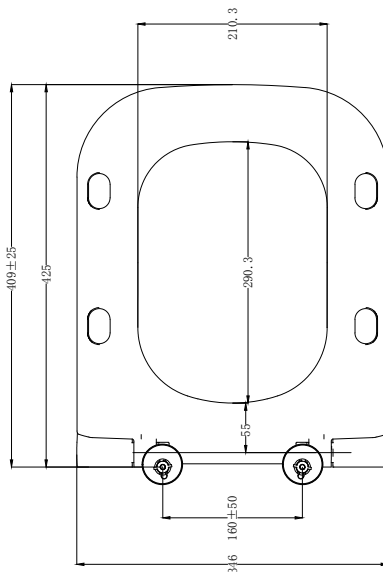

A - Yes, lift off type (no button)

Key Dimensions Descriptions	Key Dimensions (mm)
Seat/Lid Front to Back	425mm
Seat/Lid Left to Right	346mm
Ring Hole Front to Back	290mm
Ring Hole Left to Right	210mm
Seat Overall Thickness	46mm
Width of Back of Seat	346mm

TECHNICAL DATA SHEET

Structure Soft Close Slim Toilet Seat - TS45 IS

TAVISTOCK

NO.	Description	Product Code	Fixings included	Gross Weight
I	Soft Close Slim Toilet Seat	TS45 IS	YES	3.12KG

Spares Codes:

Structure Hinge Fixing Kit - SPI7014

Buffer Pack - SPI7015

Structure Damper Set - SPI7017

DIMENSIONS

DIAGRAMS NOT TO SCALE | ALL DIMENSIONS IN MM TOLERANCE OF ± 5MM
ALL PRODUCTS CONFORM TO BRITISH STANDARDS

*Dimensions are subject to change, customers are advised to measure actual product before commencing installation.

A - Yes, lift off type (no button)

Key Dimensions Descriptions	Key Dimensions (mm)
Seat/Lid Front to Back	425mm
Seat/Lid Left to Right	346mm
Ring Hole Front to Back	290mm
Ring Hole Left to Right	210mm
Seat Overall Thickness	51mm
Width of Back of Seat	346mm