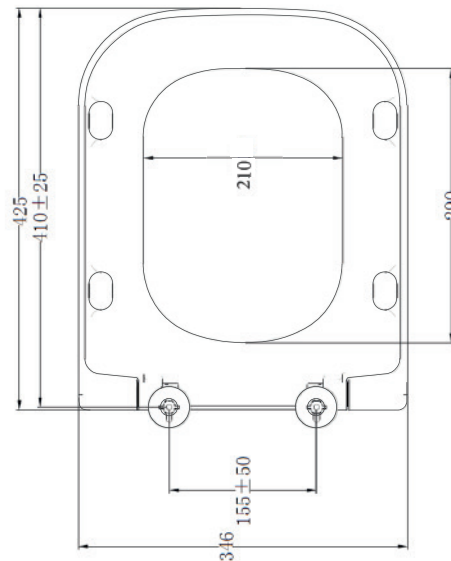

TECHNICAL DATA SHEET

Structure Soft Close Toilet Seat - TS450S

TAVISTOCK

NO.	Description	Product Code	Fixings included	Gross Weight
I	Soft Close Toilet Seat	TS450S	YES	2.8KG

Spares Codes:

Structure Hinge Fixing Kit - SPI9646

Buffer Pack - SPI9543

Structure Wrap Over Seat Ring Buffer - SPI7017

DIMENSIONS

DIAGRAMS NOT TO SCALE | ALL DIMENSIONS IN MM TOLERANCE OF ± 5 MM
ALL PRODUCTS CONFORM TO BRITISH STANDARDS

*Dimensions are subject to change, customers are advised to measure actual product before commencing installation.

A - Yes, lift off type (no button)

Key Dimensions Descriptions	Key Dimensions (mm)
Seat/Lid Front to Back	425mm
Seat/Lid Left to Right	346mm
Ring Hole Front to Back	290mm
Ring Hole Left to Right	210mm
Seat Overall Thickness	46mm
Width of Back of Seat	346mm

A - Yes, lift off type (no button)

Key Dimensions Descriptions	Key Dimensions (mm)
Seat/Lid Front to Back	425mm
Seat/Lid Left to Right	346mm
Ring Hole Front to Back	290mm
Ring Hole Left to Right	210mm
Seat Overall Thickness	51mm
Width of Back of Seat	346mm