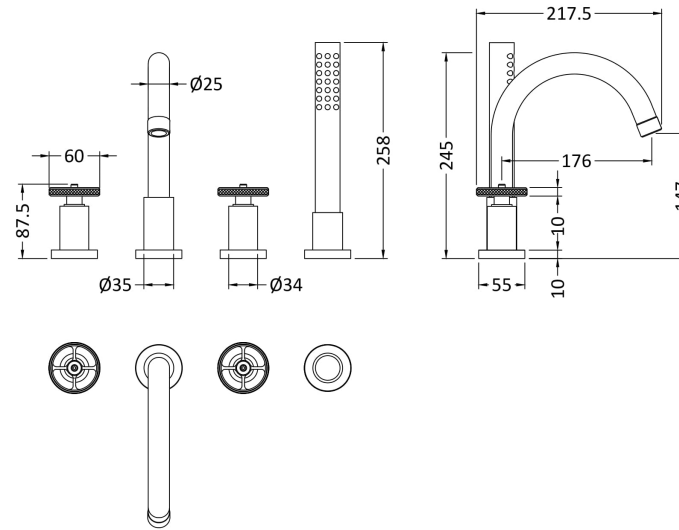

Sales Code: TIW334

Description: Industrial 4Th Deck Mounted Bsm

Product Dimensions

Height (mm):	258
Width (mm):	
Depth (mm):	217
Length (mm):	
Nett Weight (kg):	4.9

Packaging Dimensions

Height (mm):	140
Width (mm):	240
Depth (mm):	270
Gross Weight (kg):	5

Packaging Data

Box Colour:	White Cardboard Box
Box Qty:	1
Label Size:	100 x 50
Label Colour:	White Label
Label Qty:	2

Outer Box Dimensions (If Applicable)

Height (mm):	
Width (mm):	
Depth (mm):	
Length (mm):	
Gross Weight (kg):	20
Barcode:	5056211855002

Product Details

Country of Origin:	United Kingdom
Fitting Instruction:	No
Product Material:	Brass/ABS
Control Type:	Manual
Waste Included:	Waste Not Included
Waste Type:	Not Applicable
WRAS Approval: No	Approval No: N/A
Valve/Cartridge Type:	1/4 Turn Ceramic Disc
Colour/Finish:	Chrome
Mount Type:	Deck
Operating Pressure (bar):	1

Flow Rates: (Litres Per Min)	0.1 bar: 0	0.5 bar: 0	1 bar: 0	2 bar: 0	3 bar: 0
Pipe Size:	22 mm (3/4" Bsp)				
Pipe Centres:	N/A				