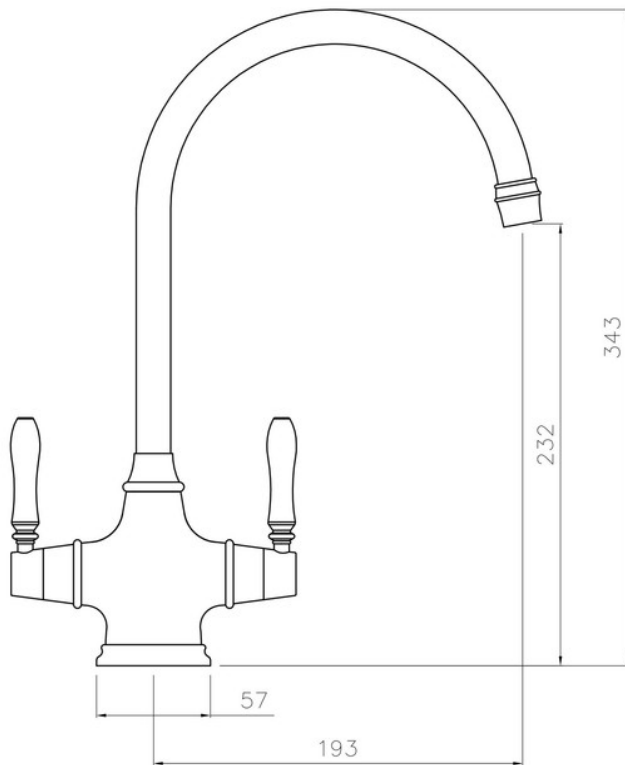

BELFAST DUAL LEVER TAP CHROME

Combining modern design with traditional good looks, the Belfast monobloc kitchen tap is the perfect addition to any ceramic sink thanks to its complementary handle design.

- Suitable for all pressure water systems
- Featuring an anti-splash spout with honeycomb aerator design which mixes air with water to emit a water flow with no splash

RANGEmaster
sinks & taps

Overall Height (mm)	343
Spout Reach (mm)	193
Spout Height (mm)	232
Spout Rotation Range	360°
Handle Type	Dual Lever
Colour	Chrome
Bar Pressure Suitability	All Pressure
Min. Bar Pressure	0.30
Max. Bar Pressure	5.50
Mixed Flow Rate at 3 Bar Pressure (l/min)	22.06
Flow Type	Dual Flow
Recommended Hot Water Temperature	46°C
Maximum Hot Water Temperature	70°C
Handle Control	Quarter Turn
Centre Distance (mm)	-
Cartridge Type	Ceramic Disc Cartridge
Aerator Type	Honeycomb Aerator
Inlet Pipes	Copper Rigid Tubes
Anti-Splash Spout	Yes
Pull Out Spray	No
WRAS Approved	No
Product Code	TBM1CM/
Barcode	5015834047904

BELFAST DUAL LEVER TAP CHROME

TBM1CM/

Technical Drawing

Date of download: September 01, 2022

AGA Rangemaster continuously seeks improvements in specification, design and production of products and thus, alterations take place periodically. Whilst every effort is made to produce up to date resources, the information included here is intended as a guide. Always refer to the installation instructions when fitting, installation work should be completed by a professional tradesman.