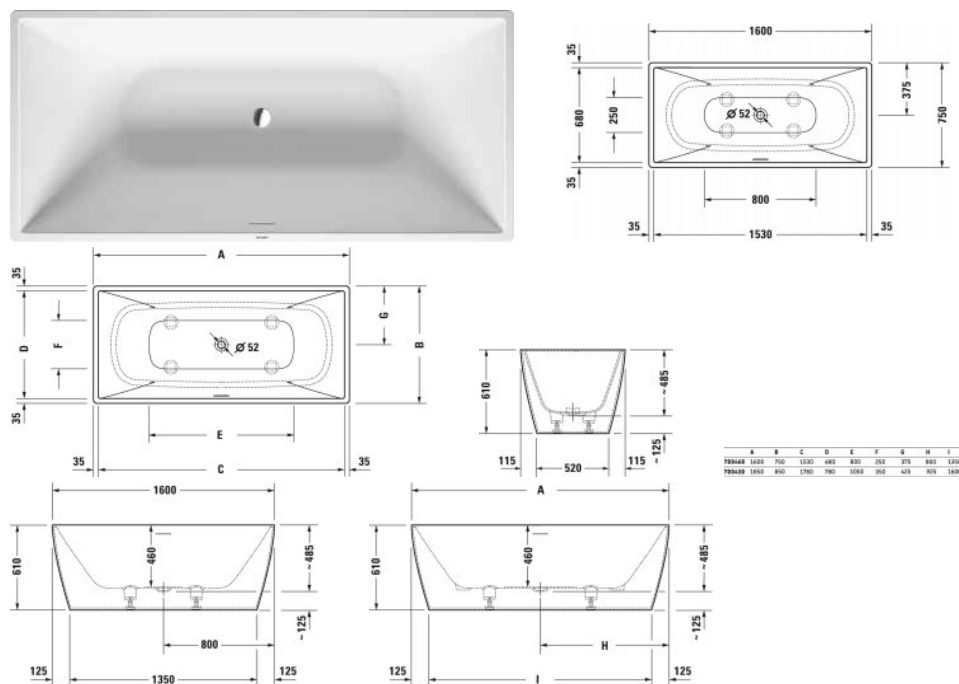

**DuraSquare Bathtub # 70046000000000**

|< 1600 mm >|

Bathtub	Dimension	Weight	Order number
freestanding, with seamless panel and support frame, with two backrest slopes, with special waste and overflow, DuraSolid® A , Filling capacity 161 litre , water level 390 mm			
<b>Colors</b>			
00 White Alpin			
<b>Variant</b>			
Basic model	1600 x 750 mm	109.000 kilogram	70046000000000
<b>Suitable setting</b>			
Bathtub handle chrome			792804

*All drawings contain the necessary measurements which are subject to standard tolerances. They are stated in mm and are non-binding. Exact measurements, in particular for customised installation scenarios, can only be taken from the finished ceramic piece.*