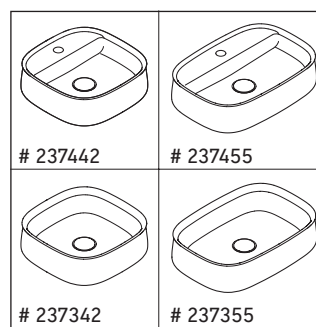

Zencha

ZE 4815

Mounting instructions

Zencha

Instructions for use

The bathroom furniture range complies with the standards and guidelines applicable at the time of delivery and is designed for use in bathrooms. Direct contact with water should be avoided, for example, when showering.