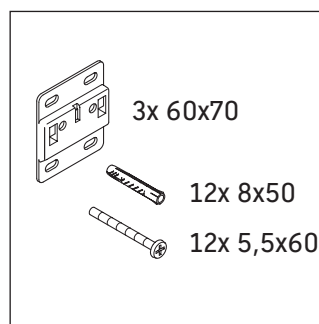

Zencha

ZE 4815

Mounting instructions

Zencha

Instructions for use

The bathroom furniture range complies with the standards and guidelines applicable at the time of delivery and is designed for use in bathrooms. Direct contact with water should be avoided, for example, when showering.