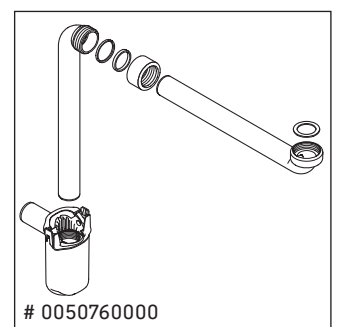

Zencha

ZE 4815

Mounting instructions

Zencha

Instructions for use

The bathroom furniture range complies with the standards and guidelines applicable at the time of delivery and is designed for use in bathrooms. Direct contact with water should be avoided, for example, when showering.