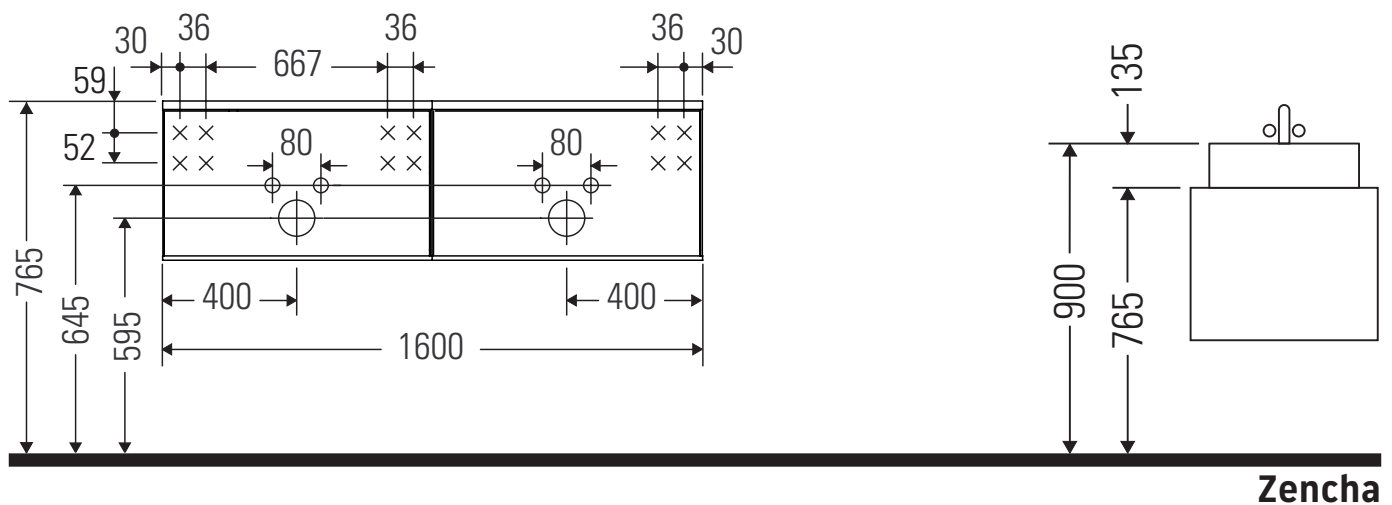

Zencha

ZE 4815

Mounting instructions

Zencha

Instructions for use

The bathroom furniture range complies with the standards and guidelines applicable at the time of delivery and is designed for use in bathrooms. Direct contact with water should be avoided, for example, when showering.