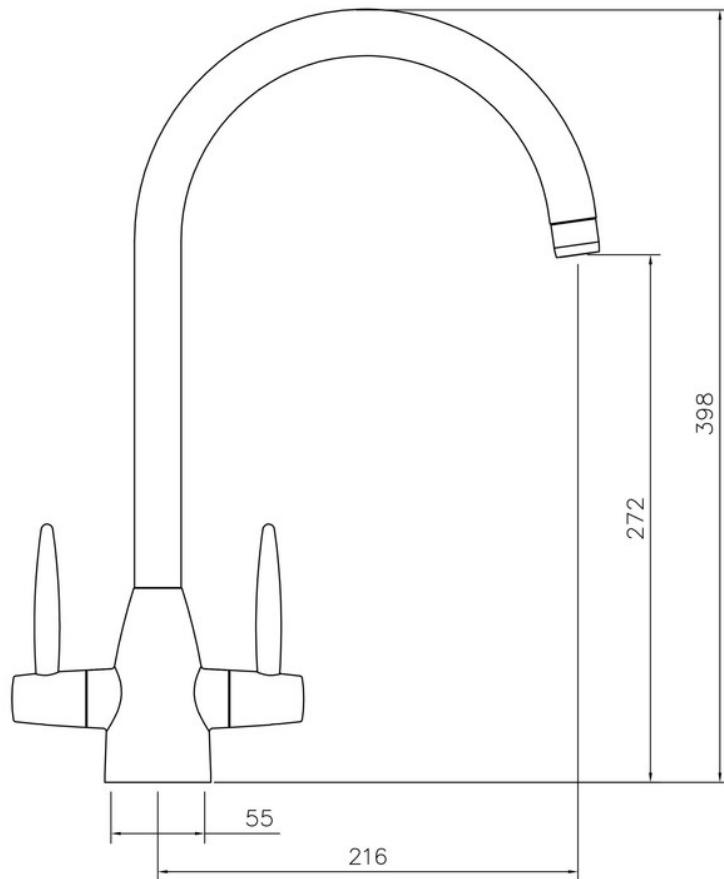

- Suitable for all pressure water systems
- Featuring an anti-splash spout with honeycomb aerator design which mixes air with water to emit a water flow with no splash

Overall Height (mm)	398
Spout Reach (mm)	216
Spout Height (mm)	272
Spout Rotation Range	360°
Handle Type	Dual Lever
Colour	Chrome
Bar Pressure Suitability	All Pressure
Min. Bar Pressure	0.30
Max. Bar Pressure	5.50
Mixed Flow Rate at 3 Bar Pressure (l/min)	16.24
Flow Type	Dual Flow
Recommended Hot Water Temperature	46°C
Maximum Hot Water Temperature	70°C
Handle Control	Quarter Turn
Centre Distance (mm)	-
Cartridge Type	Ceramic Disc Cartridge
Aerator Type	Honeycomb Aerator
Inlet Pipes	Copper Rigid Tubes
Anti-Splash Spout	Yes
Pull Out Spray	No
WRAS Approved	No
Product Code	TVO1CM/
Barcode	5015834045726

AQUAVOGUE DUAL LEVER TAP CHROME

TVO1CM/

Technical Drawing

Date of download: September 01, 2022

AGA Rangemaster continuously seeks improvements in specification, design and production of products and thus, alterations take place periodically. Whilst every effort is made to produce up to date resources, the information included here is intended as a guide. Always refer to the installation instructions when fitting, installation work should be completed by a professional tradesman.