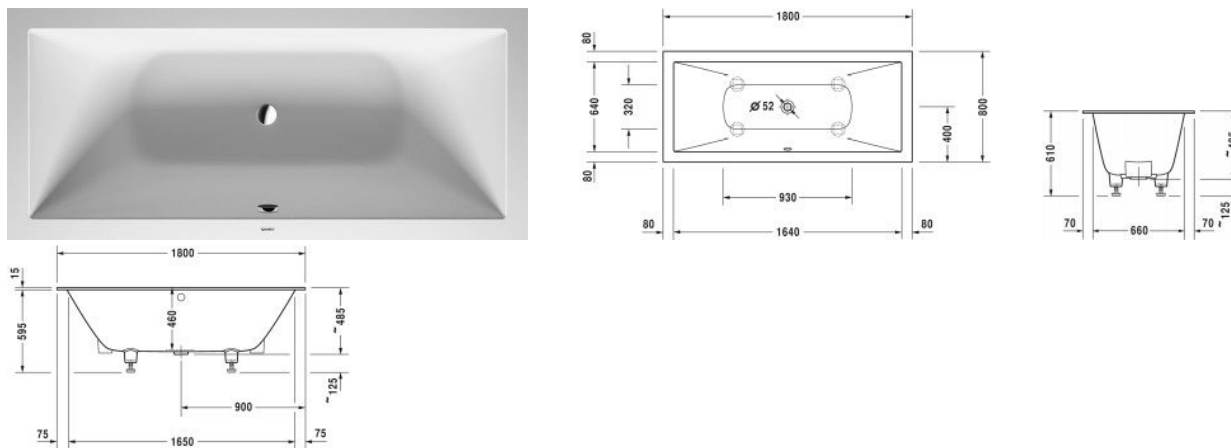

Bathtub # 70042600000000

< 1800 mm >

Bathtub	Dimension	Weight	Order number
rectangle, built-in, with support frame, with two backrest slopes, DuraSolid® A, Filling capacity 170 l, water level 365 mm			
Colors			
00 White Alpin			
Variant			
Basic model	1800 x 800 mm	74.000 kg	70042600000000
Suitable products			
Rubber profile for noise reduction, length: 3300 mm, Width: 70 mm,			790126
Waste and overflow Quadroval with base inlet, chrome, for bathtubs, with flexible hose, **, outlet diameter 52 mm, length of bowden cable 725 mm,			791228
Waste and overflow Quadroval chrome, for bathtubs with central outlet, outlet diameter 52 mm, length of bowden cable 650 mm,			792202
Waste and overflow Quadroval with water inlet, chrome, *, for bathtubs with central outlet, outlet diameter 52 mm, length of bowden cable 650 mm,			792203

All drawings contain the necessary measurements which are subject to standard tolerances. Exact measurements, in particular for customised installation scenarios, can only be taken from the finished ceramic piece.