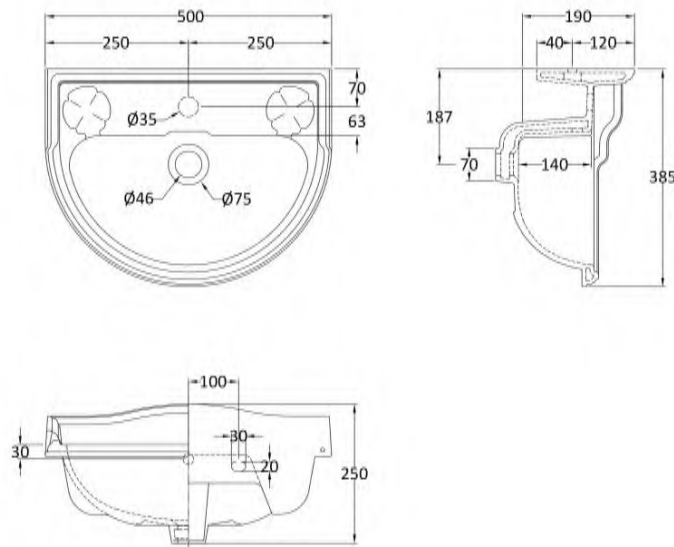

### Product Dimensions

Height (mm):	250
Width (mm):	500
Depth (mm):	400
Nett Weight (kg):	11

### Packaging Dimensions

Height (mm):	270
Width (mm):	520
Depth (mm):	390
Gross Weight (kg):	11.5

### Product Dimensions

Height (mm):	260
Width (mm):	500
Depth (mm):	380
Nett Weight (kg):	11