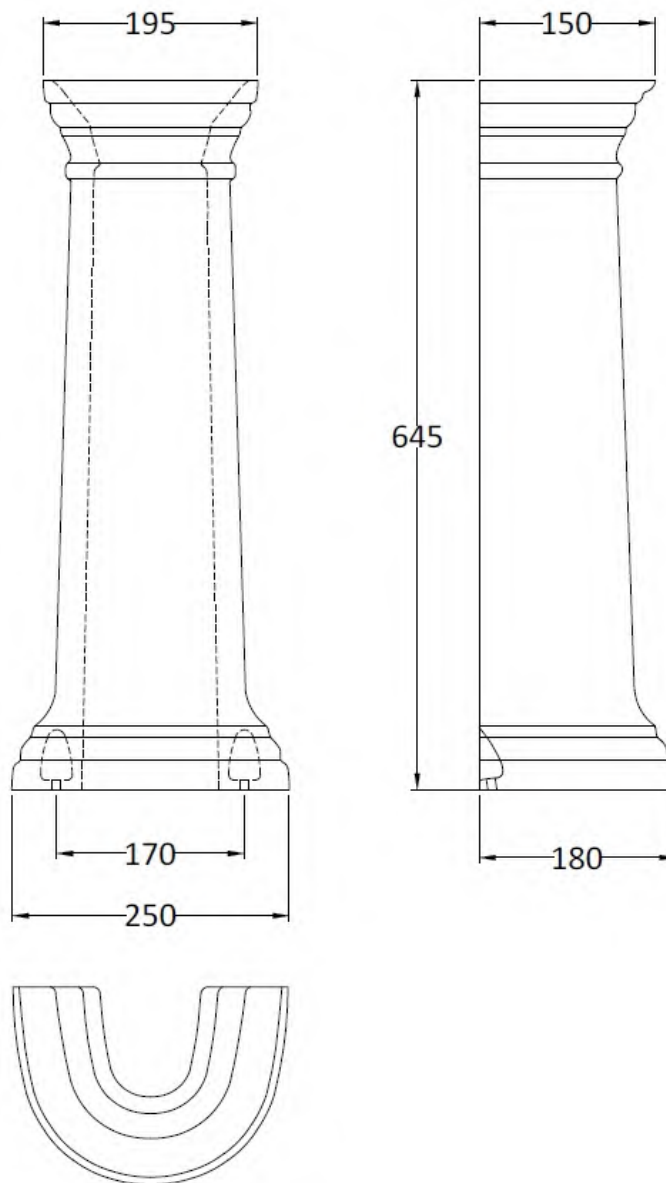

### Product Dimensions

Height (mm):	260
Width (mm):	500
Depth (mm):	380
Nett Weight (kg):	11

### Packaging Dimensions

Height (mm):	270
Width (mm):	520
Depth (mm):	390
Gross Weight (kg):	11.5

### Outer Box Dimensions (If Applicable)

Height (mm):	
Width (mm):	
Depth (mm):	
Gross Weight (kg):	
Barcode:	5055369026180

**Product Dimensions**

Height (mm):	650
Width (mm):	280
Depth (mm):	180
Nett Weight (kg):	8.9

**Packaging Dimensions**

Height (mm):	660
Width (mm):	275
Depth (mm):	190
Gross Weight (kg):	9.4

**Packaging Data**