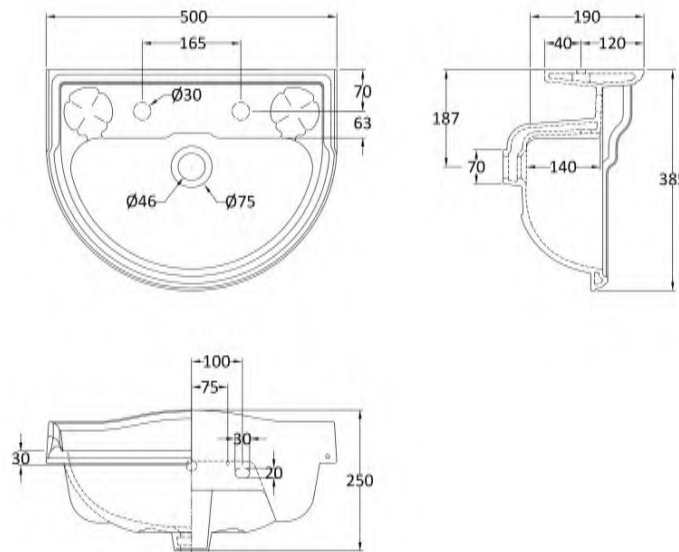

### Product Dimensions

Height (mm):	250
Width (mm):	500
Depth (mm):	400
Nett Weight (kg):	11

### Outer Box Dimensions (If Applicable)

Height (mm):	
Width (mm):	
Depth (mm):	
Gross Weight (kg):	
Barcode:	5055369026166

### Product Dimensions

Height (mm):	260
Width (mm):	500
Depth (mm):	380
Nett Weight (kg):	11

### Packaging Dimensions

Height (mm):	270
Width (mm):	520
Depth (mm):	390
Gross Weight (kg):	11.5