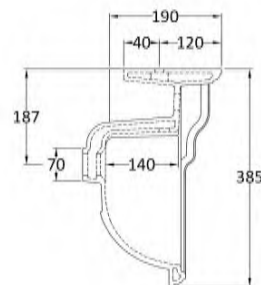

### Product Dimensions

Height (mm):	250
Width (mm):	500
Depth (mm):	400
Nett Weight (kg):	11

### Packaging Dimensions

Height (mm):	270
Width (mm):	520
Depth (mm):	390
Gross Weight (kg):	11.5

### Outer Box Dimensions (If Applicable)

Height (mm):	
Width (mm):	
Depth (mm):	
Gross Weight (kg):	
Barcode:	5055369026166

### Product Dimensions

Height (mm):	260
Width (mm):	500
Depth (mm):	380
Nett Weight (kg):	11