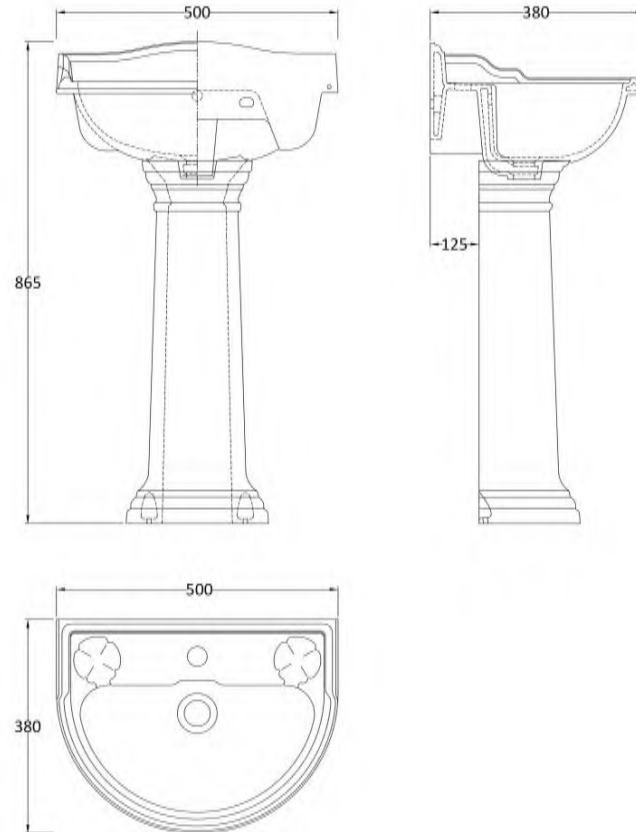

Sales Code: Crt007

Description: Chancery 500mm 1 Th Basin & Pedestal

Packaging Details

Barcode: 5056211804710