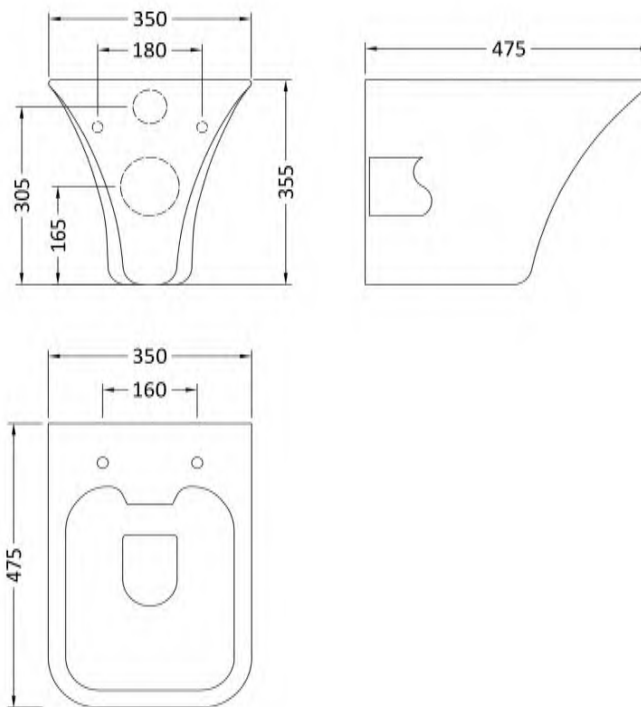

**Sales Code:** NCT140

**Description:** Rimless W/H Pan C/W Softclose Q/R Seat

**Product Dimensions**

Height (mm):	355
Width (mm):	350
Depth (mm):	475
Nett Weight (kg):	20.5

**Packaging Dimensions**

Height (mm):	490
Width (mm):	365
Depth (mm):	430
Gross Weight (kg):	21.2

**Packaging Data**

Box Colour:	Brown Cardboard Box
Box Qty:	1
Label Size:	100 x 50
Label Colour:	White Label
Label Qty:	2

**Outer Box Dimensions (If Applicable)**

Height (mm):	
Width (mm):	
Depth (mm):	
Gross Weight (kg):	
Barcode:	5055275885314

**Product Details**

Country of Origin:	Turkey
Fitting Instruction:	No
Certification:	CE: WRAS: WRAS No:
Product Material:	Vitreous China
Fixing Supplied:	Yes

**Pans/Bidets:** Trap Style: P Trap Includes Seat: Yes

**Basins:** Tap Hole: Not Applicable Chain Stay Hole: Not Applicable Template: Not Applicable Waste Type Req: Not Applicable Overflow Inc: Overflow Cover: Inner Bowl Depth (mm): N/A