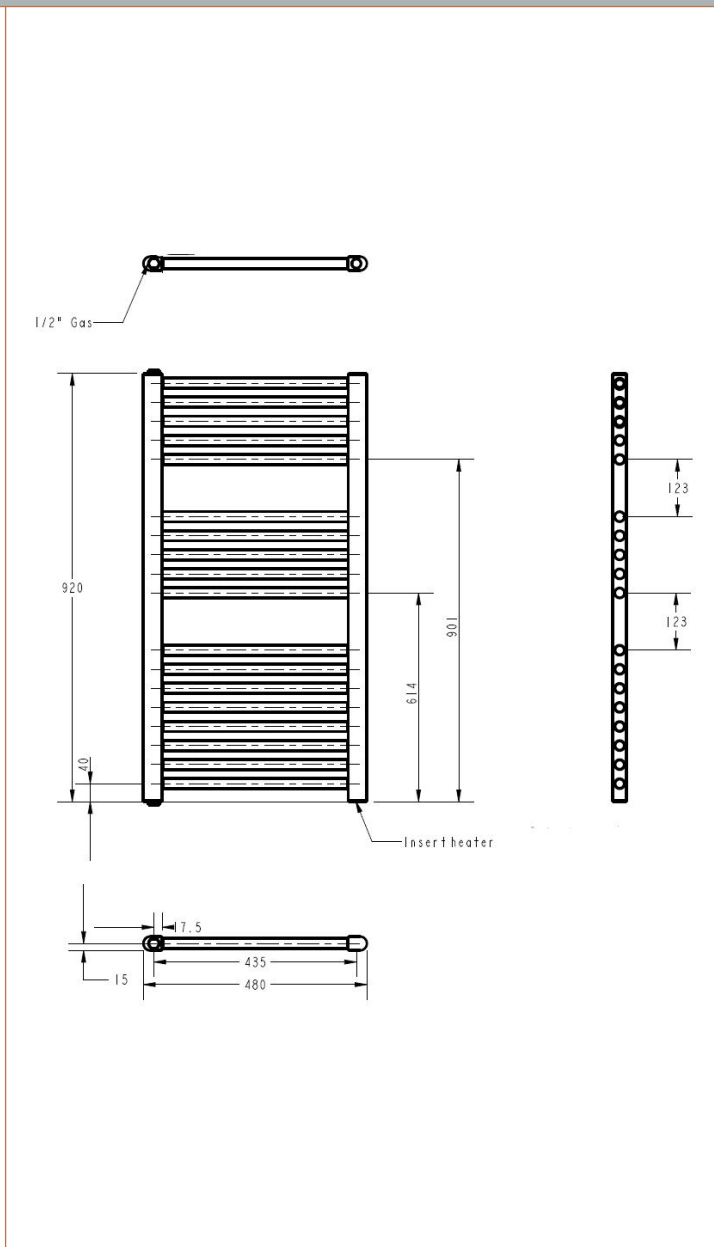

Sales Code: MTY157

Description: Round White Rad 920X480 (500 Watt)

Product Dimensions

Height (mm):	920
Width (mm):	480
Depth (mm):	30
Length (mm):	
Nett Weight (kg):	10.3

Packaging Dimensions

Height (mm):	45
Width (mm):	510
Length (mm):	1052
Gross Weight (kg):	11.51

Packaging Data

Box Colour:	Brown Cardboard Box
Box Qty:	1
Label Size:	190 x 75
Label Colour:	White Label
Label Qty:	1

Outer Box Dimensions (If Applicable)

Height (mm):	
Width (mm):	
Length (mm):	
Gross Weight (kg):	
Barcode:	5055275893906

Product Details

Country of Origin:	Italy		
Fitting Instruction:	No		
Certification:	CE: Yes	RoHS: Yes	WEEE: Yes
Colour/Finish:	White		
RAL No:	9016		
Product Material:	Steel		
Heat Element Wattage:	500 W		
Heating Element Wattage Compatible:	Yes		
BTU Outputs:	30°C /	50°C / 1706	60°C /
Thermal Outputs: (Watts)	30°C /	50°C / 500W	60°C /
Pipe Centres - If Vertical:	435mm		
Pipe Centres - If Horizontal:	N/A		
Max Projection:	85/95		
Tube Diameter:	22mm		
Packaging Volume (L):	4		
Wall to Centre of Tappings:	>200		
Floor to Centre of Tappings:	70/85		
Dual Fuel:	No		
IP Rating:	Ip64 Ingress Protection		

Sales Code: MTY154

Description: Round Anthracite Rad 920X480 (500 Watt)

Product Dimensions

Height (mm):	920
Width (mm):	480
Depth (mm):	30
Length (mm):	
Nett Weight (kg):	10.3

Packaging Dimensions

Height (mm):	45
Width (mm):	510
Length (mm):	1052
Gross Weight (kg):	11.51