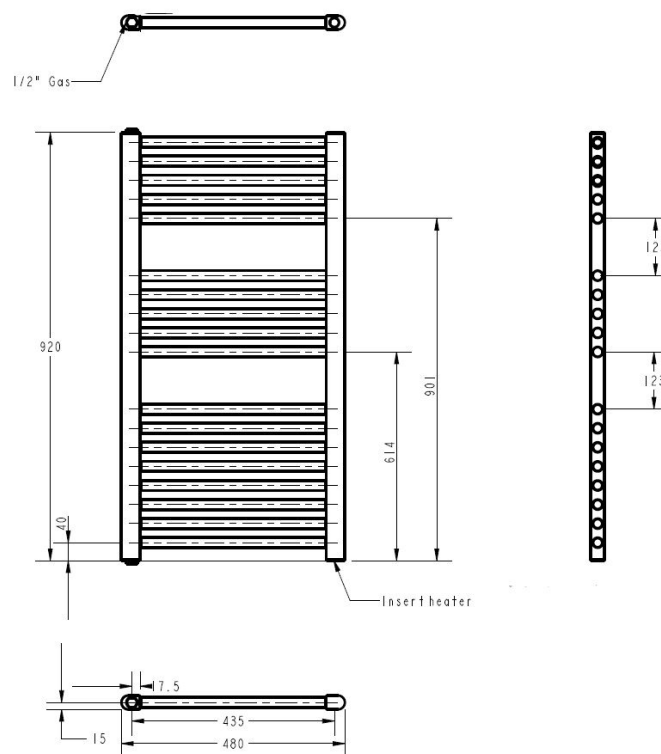

Product Details

Country of Origin:	Italy		
Fitting Instruction:	No		
Certification:	CE: Yes	RoHS: Yes	WEEE: Yes
Colour/Finish:	White		
RAL No:	9016		
Product Material:	Steel		
Heat Element Wattage:	500 W		
Heating Element Wattage Compatible:	Yes		
BTU Outputs:	30°C /	50°C / 1706	60°C /
Thermal Outputs: (Watts)	30°C /	50°C / 500W	60°C /
Pipe Centres - If Vertical:	435mm		
Pipe Centres - If Horizontal:	N/A		
Max Projection:	85/95		
Tube Diameter:	22mm		
Packaging Volume (L):	4		
Wall to Centre of Tappings:	>200		
Floor to Centre of Tappings:	70/85		
Dual Fuel:	No		
IP Rating:	Ip64 Ingress Protection		

Packaging Data

Box Colour:	Brown Cardboard Box
Box Qty:	1
Label Size:	190 x 75
Label Colour:	White Label
Label Qty:	1

Outer Box Dimensions (If Applicable)

Height (mm):	
Width (mm):	
Length (mm):	
Gross Weight (kg):	
Barcode:	5055275893876

Product Details

Country of Origin:	Italy		
Fitting Instruction:	No		
Certification:	CE: Yes	RoHS: Yes	WEEE: Yes
Colour/Finish:	Anthracite		
RAL No:	N/A		
Product Material:	Steel		
Heat Element Wattage:	500 W		
Heating Element Wattage Compatible:	Yes		
BTU Outputs:	30°C /	50°C / 1706	60°C /
Thermal Outputs: (Watts)	30°C /	50°C / 500W	60°C /
Pipe Centres - If Vertical:	435mm		
Pipe Centres - If Horizontal:	N/A		
Max Projection:	85/95		
Tube Diameter:	22mm		
Packaging Volume (L):	4		
Wall to Centre of Tappings:	>200		
Floor to Centre of Tappings:	70/85		
Dual Fuel:	No		
IP Rating:	Ip64 Ingress Protection		

Sales Code: MTY151

Description: Round Chrome Rad 920X480 (300 Watt)

Product Dimensions

Height (mm):	920
Width (mm):	480
Depth (mm):	30
Length (mm):	
Nett Weight (kg):	10.3

Packaging Dimensions

Height (mm):	45
Width (mm):	510
Length (mm):	1052
Gross Weight (kg):	11.51