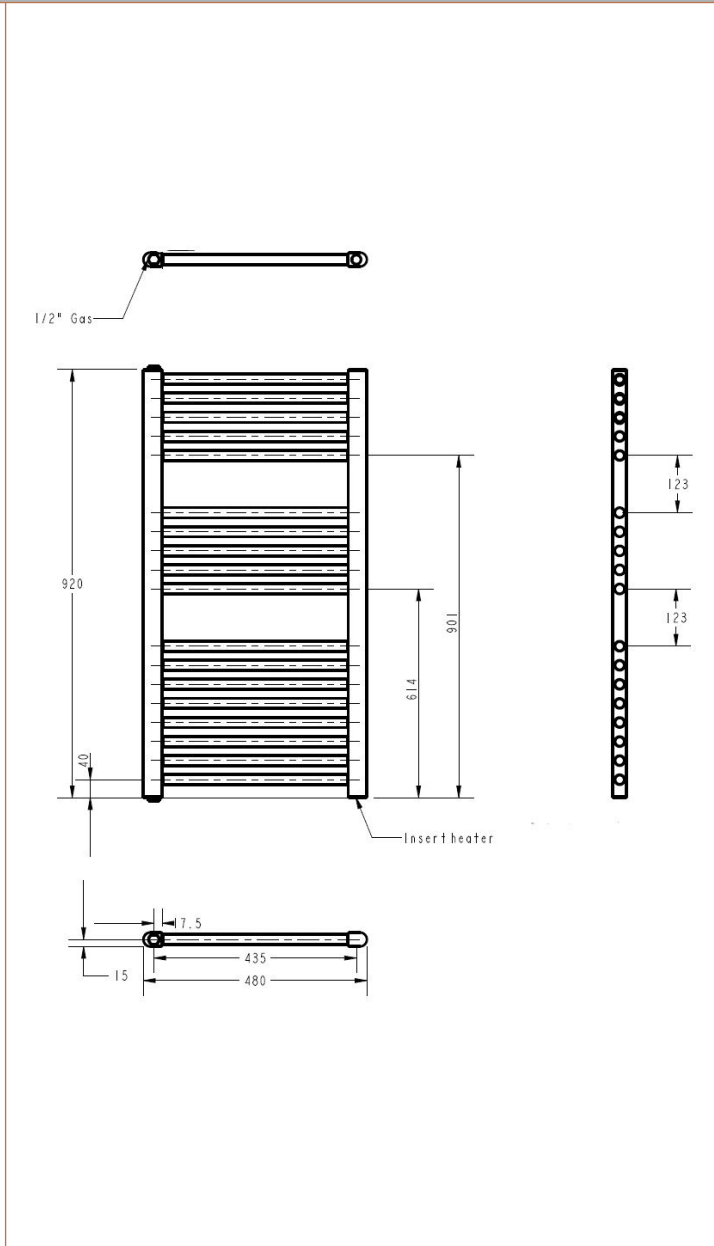

Sales Code: MTY157

Description: Round White Rad 920X480 (500 Watt)

Product Dimensions

Height (mm):	920
Width (mm):	480
Depth (mm):	30
Length (mm):	
Nett Weight (kg):	10.3

Packaging Dimensions

Height (mm):	45
Width (mm):	510
Length (mm):	1052
Gross Weight (kg):	11.51

Packaging Data

Box Colour:	Brown Cardboard Box
Box Qty:	1
Label Size:	190 x 75
Label Colour:	White Label
Label Qty:	1

Outer Box Dimensions (If Applicable)

Height (mm):	
Width (mm):	
Length (mm):	
Gross Weight (kg):	
Barcode:	5055275893906

Product Details

Country of Origin:	Italy		
Fitting Instruction:	No		
Certification:	CE: Yes	RoHS: Yes	WEEE: Yes
Colour/Finish:	White		
RAL No:	9016		
Product Material:	Steel		
Heat Element Wattage:	500 W		
Heating Element Wattage Compatible:	Yes		
BTU Outputs:	30°C /	50°C / 1706	60°C /
Thermal Outputs: (Watts)	30°C /	50°C / 500W	60°C /
Pipe Centres - If Vertical:	435mm		
Pipe Centres - If Horizontal:	N/A		
Max Projection:	85/95		
Tube Diameter:	22mm		
Packaging Volume (L):	4		
Wall to Centre of Tappings:	>200		
Floor to Centre of Tappings:	70/85		
Dual Fuel:	No		
IP Rating:	Ip64 Ingress Protection		

Sales Code: MTY154

Description: Round Anthracite Rad 920X480 (500 Watt)

Product Dimensions

Height (mm):	920
Width (mm):	480
Depth (mm):	30
Length (mm):	
Nett Weight (kg):	10.3

Packaging Dimensions

Height (mm):	45
Width (mm):	510
Length (mm):	1052
Gross Weight (kg):	11.51