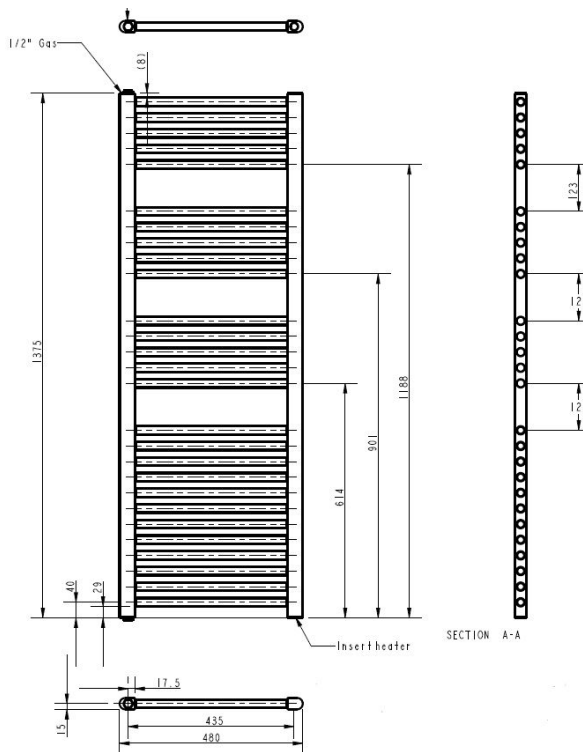

Sales Code: MTY155

Description: Round Anthracite Rad 1375X480 (750 Watt)

Product Dimensions

Height (mm):	1375
Width (mm):	480
Depth (mm):	30
Length (mm):	
Nett Weight (kg):	17

Packaging Dimensions

Height (mm):	500
Width (mm):	500
Length (mm):	1525
Gross Weight (kg):	18

Packaging Data

Box Colour:	Brown Cardboard Box
Box Qty:	1
Label Size:	190 x 75
Label Colour:	White Label
Label Qty:	1

Outer Box Dimensions (If Applicable)

Height (mm):	
Width (mm):	
Length (mm):	
Gross Weight (kg):	
Barcode:	5055275893883

Product Details

Country of Origin:	Italy		
Fitting Instruction:	No		
Certification:	CE: Yes	RoHS: Yes	WEEE: Yes
Colour/Finish:	Anthracite		
RAL No:	N/A		
Product Material:	Steel		
Heat Element Wattage:	750 W		
Heating Element Wattage Compatible:	Yes		
BTU Outputs:	30°C /	50°C / 2559	60°C /
Thermal Outputs: (Watts)	30°C /	50°C / 750W	60°C /
Pipe Centres - If Vertical:	435mm		
Pipe Centres - If Horizontal:	N/A		
Max Projection:	85/95		
Tube Diameter:	22mm		
Packaging Volume (L):	5,9		
Wall to Centre of Tappings:	>200		
Floor to Centre of Tappings:	70/85		
Dual Fuel:	No		
IP Rating:	Ip64 Ingress Protection