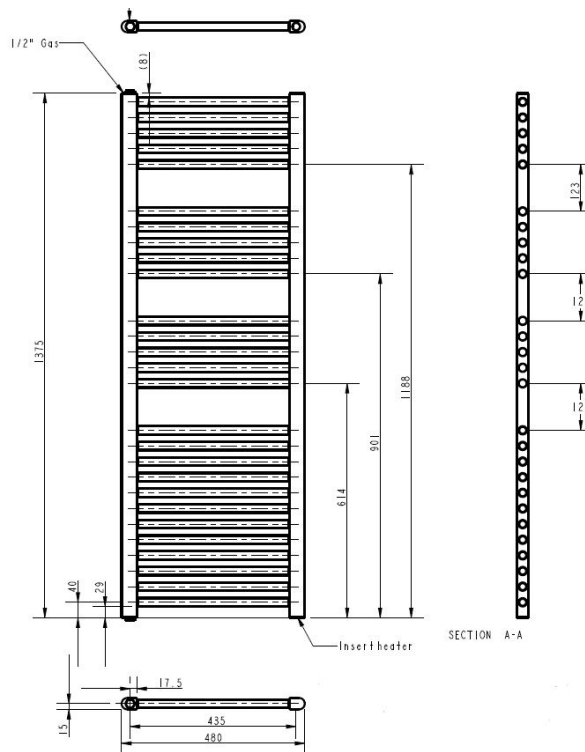

Sales Code: MTY158

Description: Round White Rad 1375X480 (750 Watt)

Product Dimensions

Height (mm):	1375
Width (mm):	480
Depth (mm):	30
Length (mm):	
Nett Weight (kg):	17

Packaging Dimensions

Height (mm):	500
Width (mm):	500
Length (mm):	1525
Gross Weight (kg):	18

Packaging Data

Box Colour:	Brown Cardboard Box
Box Qty:	1
Label Size:	190 x 75
Label Colour:	White Label
Label Qty:	1

Outer Box Dimensions (If Applicable)

Height (mm):	
Width (mm):	
Length (mm):	
Gross Weight (kg):	
Barcode:	5055275893913

Product Details

Country of Origin:	Italy		
Fitting Instruction:	No		
Certification:	CE: Yes	RoHS: Yes	WEEE: Yes
Colour/Finish:	White		
RAL No:	9016		
Product Material:	Steel		
Heat Element Wattage:	750 W		
Heating Element Wattage Compatible:	Yes		
BTU Outputs:	30°C /	50°C / 2559	60°C /
Thermal Outputs: (Watts)	30°C /	50°C / 750W	60°C /
Pipe Centres - If Vertical:	435mm		
Pipe Centres - If Horizontal:	N/A		
Max Projection:	85/95		
Tube Diameter:	22mm		
Packaging Volume (L):	5,9		
Wall to Centre of Tappings:	>200		
Floor to Centre of Tappings:	70/85		
Dual Fuel:	No		
IP Rating:	Ip64 Ingress Protection		

Sales Code: MTY152

Description: Round Chrome Rad 1375X480 (500 Watt)

Product Dimensions

Height (mm):	1375
Width (mm):	480
Depth (mm):	30
Length (mm):	
Nett Weight (kg):	17

Packaging Dimensions

Height (mm):	500
Width (mm):	500
Length (mm):	1525
Gross Weight (kg):	18