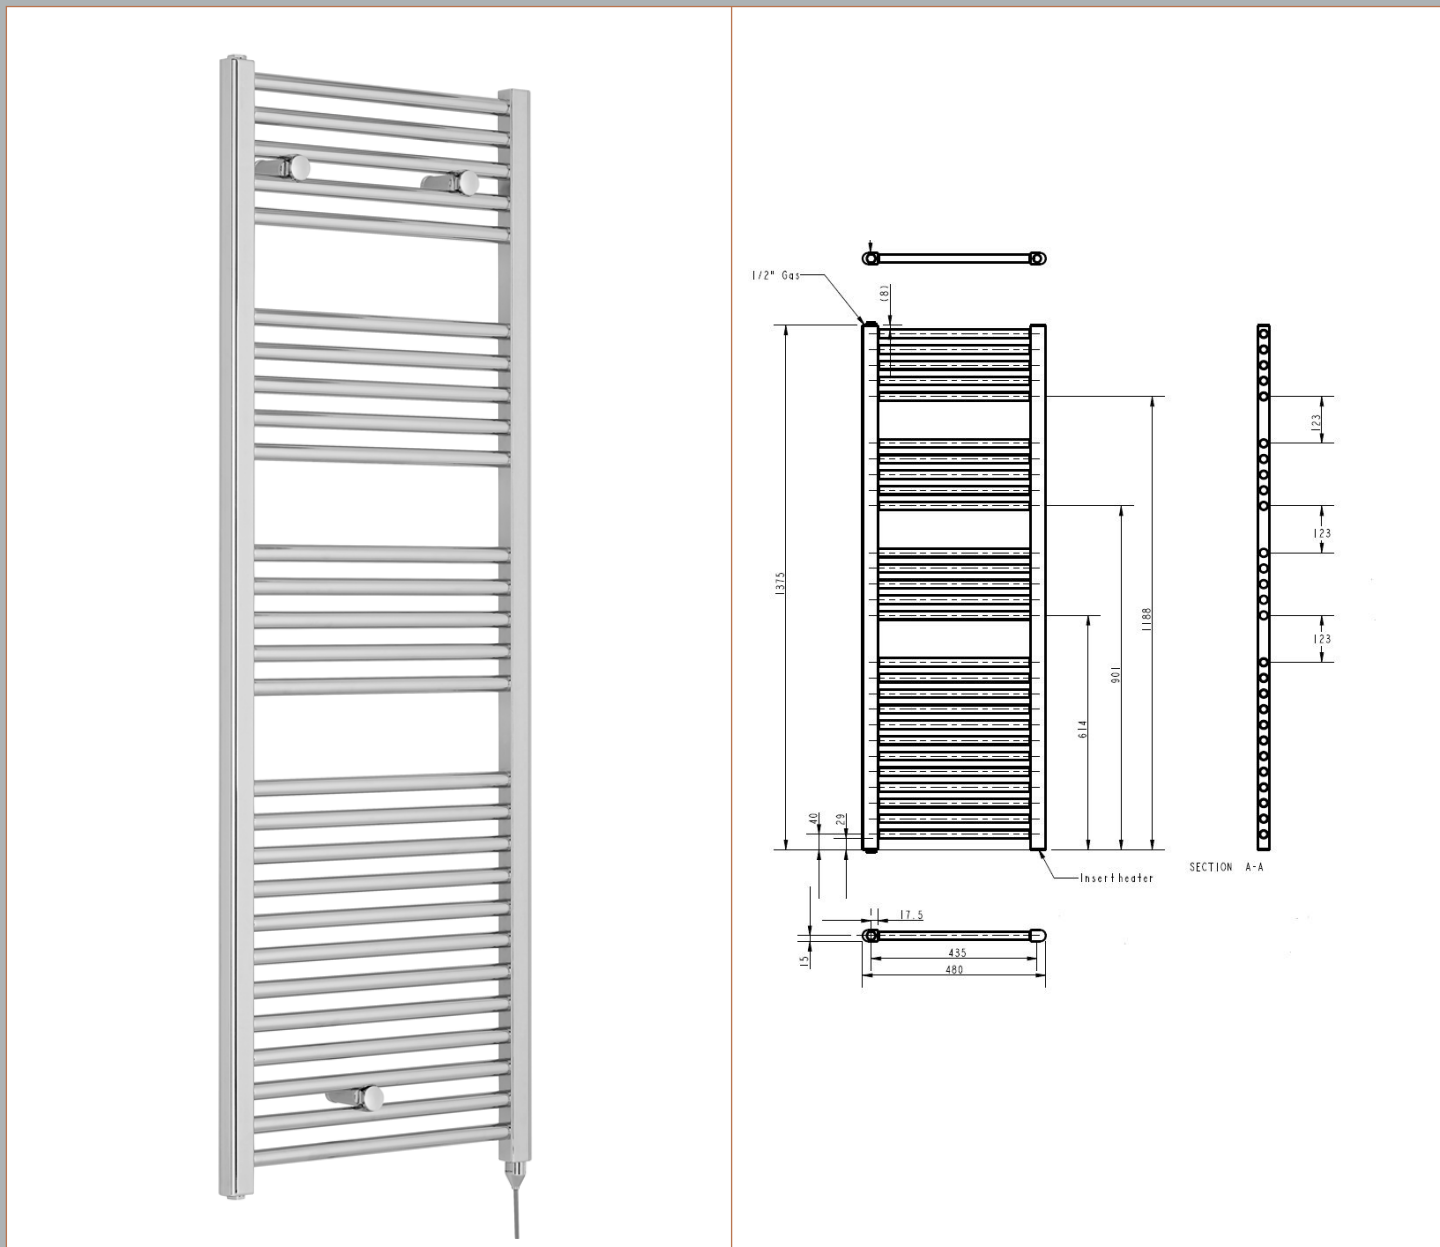

Sales Code: MTY152

Description: Round Chrome Rad 1375X480 (500 Watt)

Product Dimensions

Height (mm):	1375
Width (mm):	480
Depth (mm):	30
Length (mm):	
Nett Weight (kg):	17

Packaging Dimensions

Height (mm):	500
Width (mm):	500
Length (mm):	1525
Gross Weight (kg):	18

Packaging Data

Box Colour:	Brown Cardboard Box
Box Qty:	1
Label Size:	190 x 75
Label Colour:	White Label
Label Qty:	1

Outer Box Dimensions (If Applicable)

Height (mm):	
Width (mm):	
Length (mm):	
Gross Weight (kg):	
Barcode:	5055275893852

Product Details

Country of Origin:	Italy		
Fitting Instruction:	No		
Certification:	CE: Yes	RoHS: Yes	WEEE: Yes
Colour/Finish:	Chrome		
RAL No:	N/A		
Product Material:	Steel		
Heat Element Wattage:	500 W		
Heating Element Wattage Compatible:	Yes		
BTU Outputs:	30°C /	50°C / 1706	60°C /
Thermal Outputs: (Watts)	30°C /	50°C / 500W	60°C /
Pipe Centres - If Vertical:	435mm		
Pipe Centres - If Horizontal:	N/A		
Max Projection:	85/95		
Tube Diameter:	22mm		
Packaging Volume (L):	5,9		
Wall to Centre of Tappings:	>200		
Floor to Centre of Tappings:	70/85		
Dual Fuel:	No		
IP Rating:	Ip64 Ingress Protection