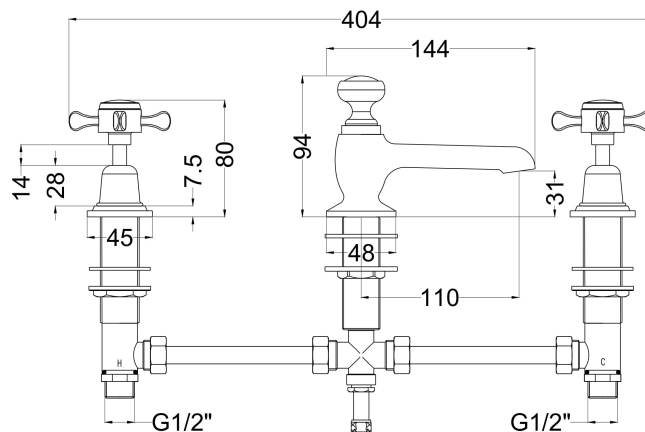

### Product Dimensions

Height (mm):	94
Width (mm):	246
Depth (mm):	140
Length (mm):	
Nett Weight (kg):	2.9

### Packaging Dimensions

Height (mm):	75
Width (mm):	150
Depth (mm):	430
Gross Weight (kg):	2.9

### Outer Box Dimensions (If Applicable)

Height (mm):	370
Width (mm):	350
Depth (mm):	405
Length (mm):	
Gross Weight (kg):	25
Barcode:	5056462623825

### Product Details

Country of Origin:	United Kingdom
Fitting Instruction:	No
Product Material:	Brass
Control Type:	Manual
Waste Included:	Waste Included
Waste Type:	Pop-Up
WRAS Approval: No	Approval No: N/A
Valve/Cartridge Type:	1/4 Turn Ceramic Disc
Colour/Finish:	Chrome
Mount Type:	Deck
Operating Pressure (bar):	0.1