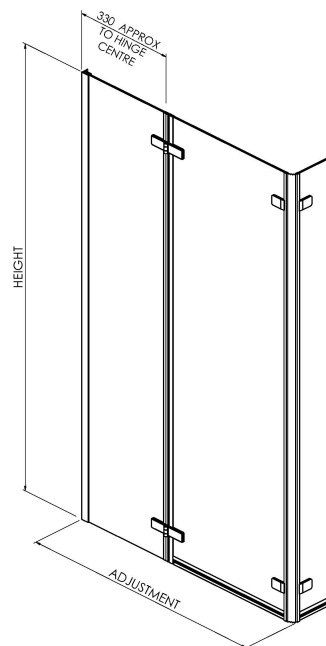

Sales Code: ERSBS0

Description: Sq Shower Ctr Hinged Screen & Return (5)

ERSBS0 ELLA WETROOM SCREENS 1400mm HIGH

CODE	GLASS THICKNESS (mm)	HEIGHT (mm)	MIN ADJUSTMENT (mm)	MAX ADJUSTMENT (mm)
ERSBS0	5	1400	805	815

### Product Dimensions

Height (mm):	1400
Width (mm):	810
Depth (mm):	38
Nett Weight (kg):	17.6

### Packaging Dimensions

Height (mm):	1455
Width (mm):	50
Length (mm):	475
Gross Weight (kg):	17.6

### Outer Box Dimensions (If Applicable)

Height (mm):	
Width (mm):	
Depth (mm):	
Length (mm):	
Gross Weight (kg):	
Barcode:	5060272824747