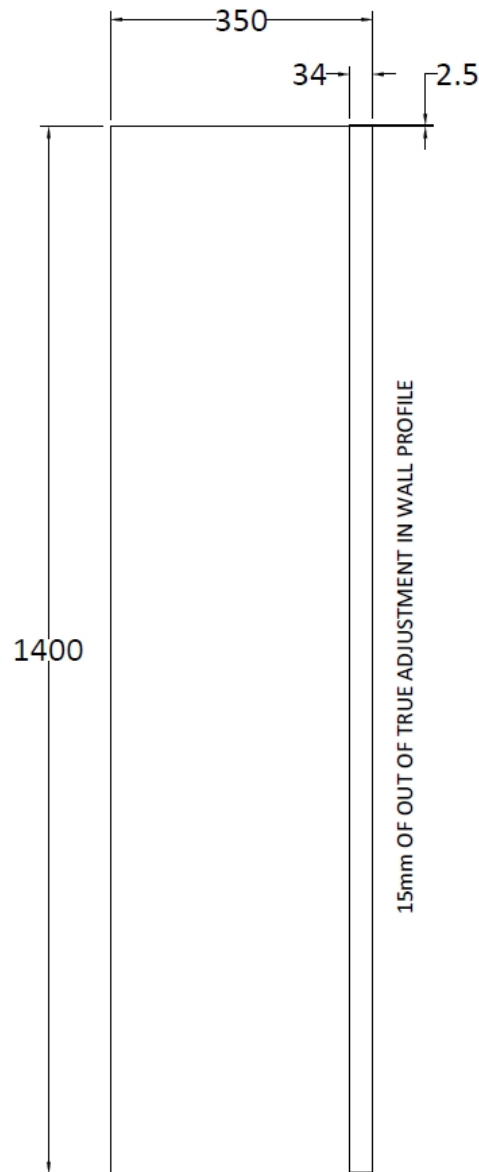

Sales Code: NSSF1

Description: 350 X 1400mm Fixed Bath Screen

Product Dimensions

Height (mm):	1440
Width (mm):	350
Depth (mm):	26
Nett Weight (kg):	9.6

Packaging Dimensions

Height (mm):	1440
Width (mm):	390
Length (mm):	50
Gross Weight (kg):	9.6

Packaging Data

Box Colour:	Brown Cardboard Box - Printed
Box Qty:	1
Label Size:	x
Label Colour:	Not Applicable
Label Qty:	

Outer Box Dimensions (If Applicable)

Height (mm):	
Width (mm):	
Depth (mm):	
Length (mm):	
Gross Weight (kg):	
Barcode:	5055275897720

Product Details

Country of Origin:	China
Fitting Instruction:	No
CE Approval:	Yes
Profile Material:	Aluminium
Profile Finish:	Polished Chrome
Adjustments (mm):	15mm
Entry Width (mm):	N/A
Swing In Dim (mm):	N/A
Swing Out Dim (mm):	N/A
Radius (mm):	Not Applicable
Glass Thickness (mm):	6
Easy Fit:	No
Easy Clean:	No
Handle Style:	Not Applicable
Handle Material:	Not Applicable
Enclosure Design:	Frameless
Wheel Type:	Not Applicable
Support Bar Included:	Support Bar Not Included
Extras:	None