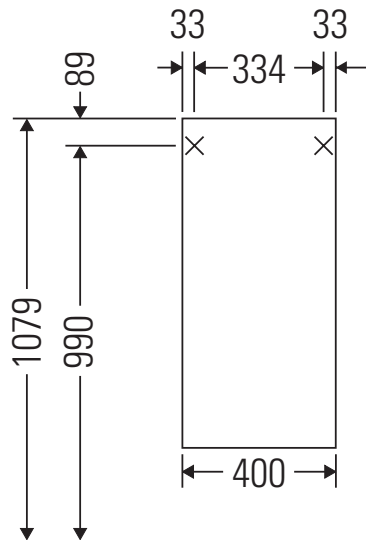

Zencha

ZE 1350 L/R

Mounting instructions

Instructions for use

The bathroom furniture range complies with the standards and guidelines applicable at the time of delivery and is designed for use in bathrooms. Direct contact with water should be avoided, for example, when showering.