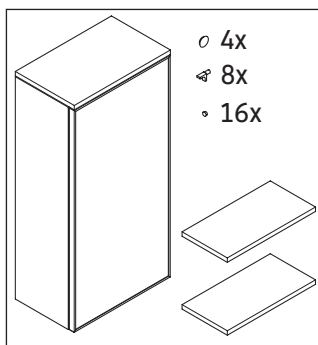

Zencha

ZE 1350 L/R

Mounting instructions

Instructions for use

The bathroom furniture range complies with the standards and guidelines applicable at the time of delivery and is designed for use in bathrooms. Direct contact with water should be avoided, for example, when showering.