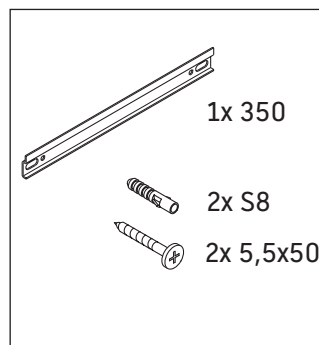

Zencha

ZE 1350 L/R

Mounting instructions

Instructions for use

The bathroom furniture range complies with the standards and guidelines applicable at the time of delivery and is designed for use in bathrooms. Direct contact with water should be avoided, for example, when showering.