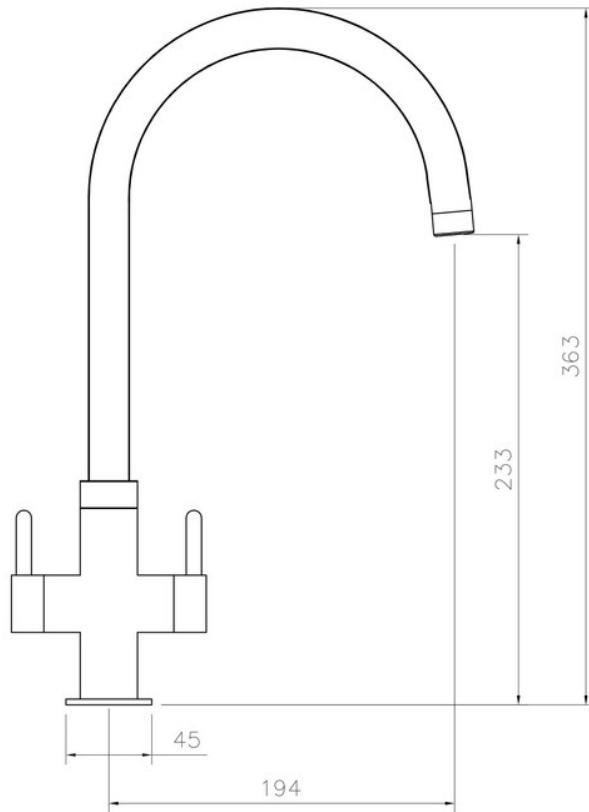

MONORISE DUAL LEVER TAP CHROME

TMR1CM/

Technical Drawing

Date of download: September 02, 2022

AGA Rangemaster continuously seeks improvements in specification, design and production of products and thus, alterations take place periodically. Whilst every effort is made to produce up to date resources, the information included here is intended as a guide. Always refer to the installation instructions when fitting, installation work should be completed by a professional tradesman.