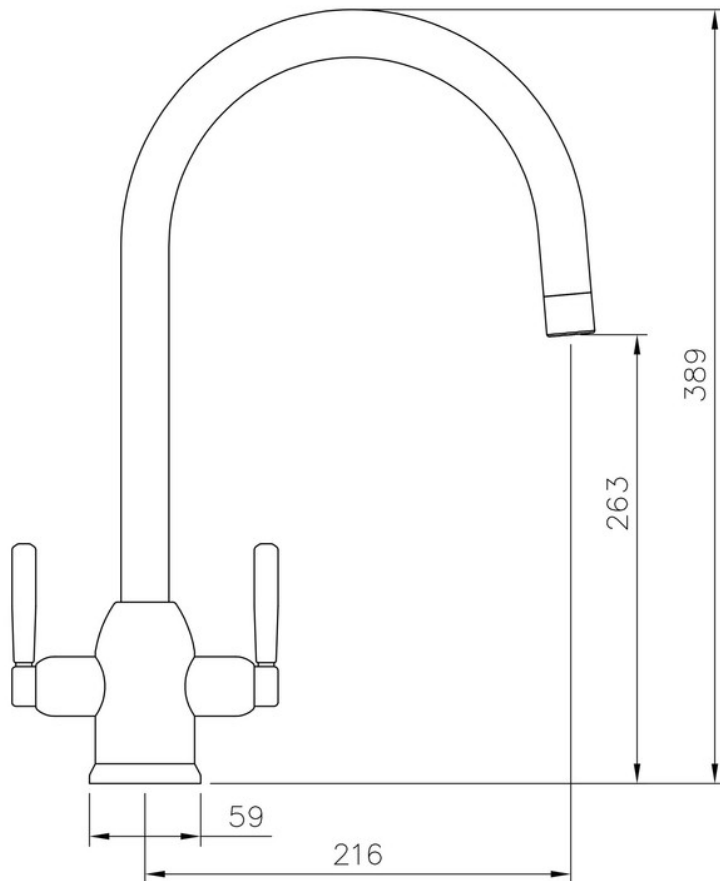

PARMA DUAL LEVER TAP CHROME

Tall in design, the Parma kitchen tap blends style and practicality. Featuring quarter turn handles and a ceramic disc cartridge Parma ensures water flow is precise and accurate no matter what water pressure is available in the domestic home.

- Suitable for all pressure water systems
- Featuring an anti-splash spout with honeycomb aerator design which mixes air with water to emit a water flow with no splash

RANGEmaster
sinks & taps

Overall Height (mm)	389
Spout Reach (mm)	216
Spout Height (mm)	263
Spout Rotation Range	360°
Handle Type	Dual Lever
Colour	Chrome
Bar Pressure Suitability	All Pressure
Min. Bar Pressure	0.30
Max. Bar Pressure	5.50
Mixed Flow Rate at 3 Bar Pressure (l/min)	16.55
Flow Type	Dual Flow
Recommended Hot Water Temperature	46°C
Maximum Hot Water Temperature	70°C
Handle Control	Quarter Turn
Centre Distance (mm)	-
Cartridge Type	Ceramic Disc Cartridge
Aerator Type	Honeycomb Aerator
Inlet Pipes	Copper Rigid Tubes
Anti-Splash Spout	Yes
Pull Out Spray	No
WRAS Approved	No
Product Code	TPM1CM/
Barcode	5015834048178

PARMA DUAL LEVER TAP CHROME

TPM1CM/

Technical Drawing

Date of download: September 02, 2022

AGA Rangemaster continuously seeks improvements in specification, design and production of products and thus, alterations take place periodically. Whilst every effort is made to produce up to date resources, the information included here is intended as a guide. Always refer to the installation instructions when fitting, installation work should be completed by a professional tradesman.