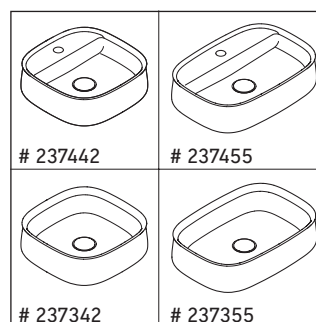

Zencha

ZE 4824 L/R

Mounting instructions

Zencha

Instructions for use

The bathroom furniture range complies with the standards and guidelines applicable at the time of delivery and is designed for use in bathrooms. Direct contact with water should be avoided, for example, when showering.