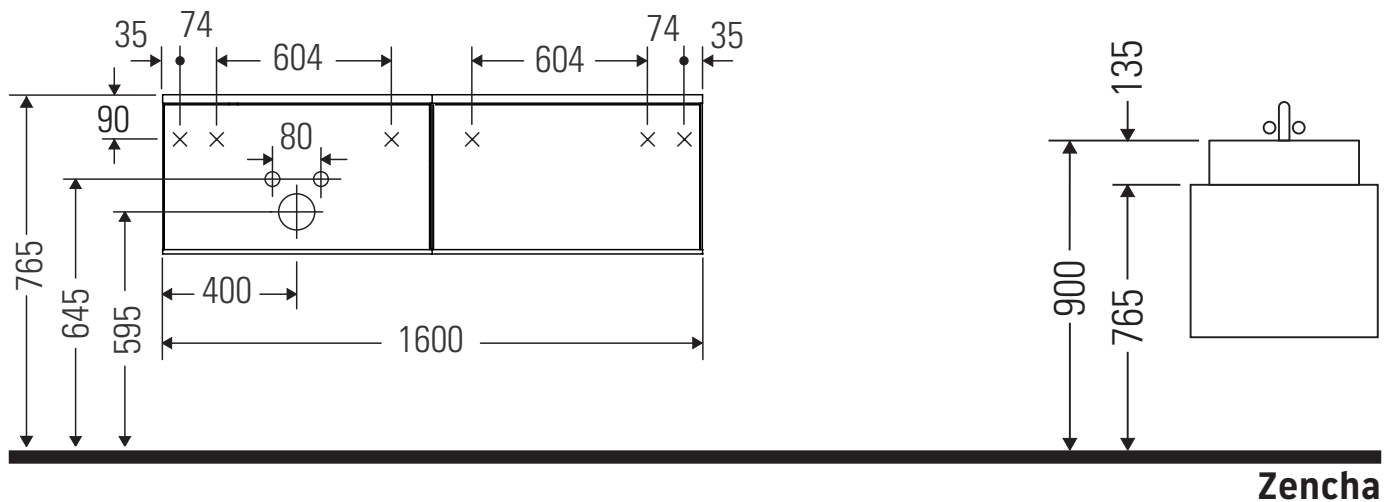

Zencha

ZE 4824 L/R

Mounting instructions

Zencha

Instructions for use

The bathroom furniture range complies with the standards and guidelines applicable at the time of delivery and is designed for use in bathrooms. Direct contact with water should be avoided, for example, when showering.