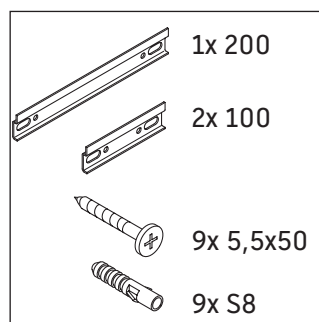

Zencha

ZE 4824 L/R

Mounting instructions

Zencha

Instructions for use

The bathroom furniture range complies with the standards and guidelines applicable at the time of delivery and is designed for use in bathrooms. Direct contact with water should be avoided, for example, when showering.