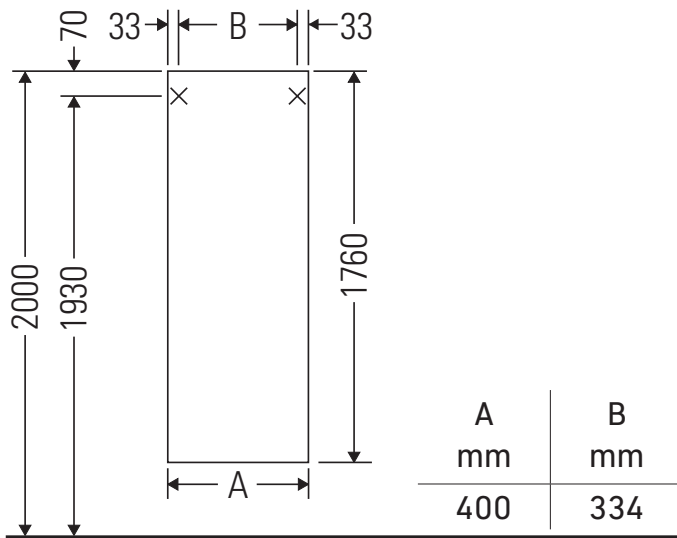

Ketho.2

K2 1329 L/R

Mounting instructions

Instructions for use

The bathroom furniture range complies with the standards and guidelines applicable at the time of delivery and is designed for use in bathrooms. Direct contact with water should be avoided, for example, when showering.