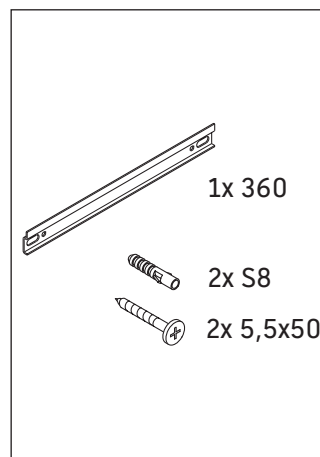

Ketho.2

K2 1329 L/R

Mounting instructions

Instructions for use

The bathroom furniture range complies with the standards and guidelines applicable at the time of delivery and is designed for use in bathrooms. Direct contact with water should be avoided, for example, when showering.