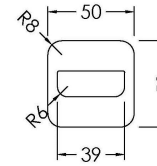

**Sales Code:** WIN300

**Description:** Windon Bath Spout

**Product Dimensions**

Height (mm):	50
Width (mm):	50
Depth (mm):	200
Length (mm):	
Nett Weight (kg):	0.79

**Packaging Dimensions**

Height (mm):	75
Width (mm):	85
Depth (mm):	280
Gross Weight (kg):	0.79

**Packaging Data**

Box Colour:	White Cardboard Box
Box Qty:	1
Label Size:	100 x 50
Label Colour:	White Label
Label Qty:	1

**Outer Box Dimensions (If Applicable)**

Height (mm):	400
Width (mm):	370
Depth (mm):	290
Length (mm):	
Gross Weight (kg):	
Barcode:	5056211898368

**Product Details**

Country of Origin:	China
Fitting Instruction:	Yes
Product Material:	Brass
Control Type:	Manual
Waste Included:	Waste Not Included
Waste Type:	Not Applicable
WRAS Approval: No	Approval No: N/A
Valve/Cartridge Type:	Not Applicable
Colour/Finish:	Chrome
Mount Type:	Wall
Operating Pressure (bar):	1
Flow Rates: (Litres Per Min)	0.1 bar: 6.3 0.5 bar: 13.5 1 bar: 18.9 2 bar: 26.8 3 bar: 33
Pipe Size:	1/2"
Pipe Centres:	N/A