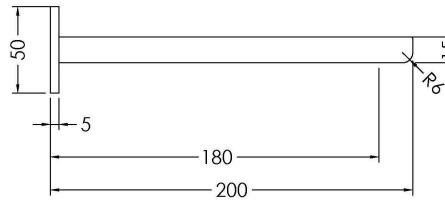

**Sales Code:** WIN300

**Description:** Windon Bath Spout

**Product Dimensions**

Height (mm):	50
Width (mm):	50
Depth (mm):	200
Length (mm):	
Nett Weight (kg):	0.79

**Packaging Dimensions**

Height (mm):	75
Width (mm):	85
Depth (mm):	280
Gross Weight (kg):	0.79

**Packaging Data**

Box Colour:	White Cardboard Box
Box Qty:	1
Label Size:	100 x 50
Label Colour:	White Label
Label Qty:	1

**Outer Box Dimensions (If Applicable)**

Height (mm):	400
Width (mm):	370
Depth (mm):	290
Length (mm):	
Gross Weight (kg):	
Barcode:	5056211898368

**Product Details**

Country of Origin:	China
Fitting Instruction:	Yes
Product Material:	Brass
Control Type:	Manual
Waste Included:	Waste Not Included
Waste Type:	Not Applicable
WRAS Approval: No	Approval No: N/A
Valve/Cartridge Type:	Not Applicable
Colour/Finish:	Chrome
Mount Type:	Wall
Operating Pressure (bar):	1
Flow Rates: (Litres Per Min)	0.1 bar: 6.3 0.5 bar: 13.5 1 bar: 18.9 2 bar: 26.8 3 bar: 33
Pipe Size:	1/2"
Pipe Centres:	N/A