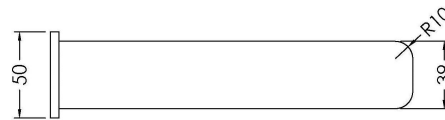

**Sales Code:** WIN300

**Description:** Windon Bath Spout

**Product Dimensions**

Height (mm):	50
Width (mm):	50
Depth (mm):	200
Length (mm):	
Nett Weight (kg):	0.79

**Packaging Dimensions**

Height (mm):	75
Width (mm):	85
Depth (mm):	280
Gross Weight (kg):	0.79

**Packaging Data**

Box Colour:	White Cardboard Box
Box Qty:	1
Label Size:	100 x 50
Label Colour:	White Label
Label Qty:	1

**Outer Box Dimensions (If Applicable)**

Height (mm):	400
Width (mm):	370
Depth (mm):	290
Length (mm):	
Gross Weight (kg):	
Barcode:	5056211898368

**Product Details**

Country of Origin:	China
Fitting Instruction:	Yes
Product Material:	Brass
Control Type:	Manual
Waste Included:	Waste Not Included
Waste Type:	Not Applicable
WRAS Approval: No	Approval No: N/A
Valve/Cartridge Type:	Not Applicable
Colour/Finish:	Chrome
Mount Type:	Wall
Operating Pressure (bar):	1
Flow Rates: (Litres Per Min)	0.1 bar: 6.3 0.5 bar: 13.5 1 bar: 18.9 2 bar: 26.8 3 bar: 33
Pipe Size:	1/2"
Pipe Centres:	N/A