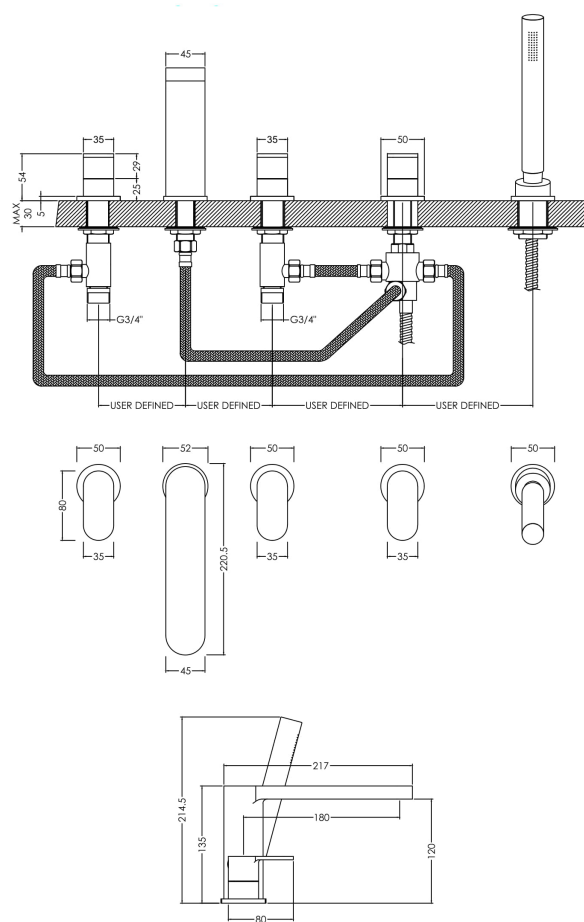

Sales Code: BIN314

Description: Binsey D/M 5Th Bsm

Product Dimensions

Height (mm):	135
Width (mm):	535
Depth (mm):	217
Length (mm):	
Nett Weight (kg):	3.98

Packaging Dimensions

Height (mm):	85
Width (mm):	425
Depth (mm):	460
Gross Weight (kg):	3.98

Packaging Data

Box Colour:	White Cardboard Box
Box Qty:	1
Label Size:	100 x 50
Label Colour:	White Label
Label Qty:	1

Outer Box Dimensions (If Applicable)

Height (mm):	450
Width (mm):	475
Depth (mm):	445
Length (mm):	
Gross Weight (kg):	

Barcode: 5056211898887

Product Details

Country of Origin:	China
Fitting Instruction:	Yes
Product Material:	Brass/ABS
Control Type:	Manual
Waste Included:	Waste Not Included
Waste Type:	Not Applicable
WRAS Approval: No	Approval No: N/A
Valve/Cartridge Type:	1/4 Turn Ceramic Disc
Colour/Finish:	Chrome
Mount Type:	Deck
Operating Pressure (bar):	2
Flow Rates: (Litres Per Min)	0.1 bar: 3.7 0.5 bar: 10.1 1 bar: 14.7 2 bar: 21.1 3 bar: 26.1
Pipe Size:	3/4"
Pipe Centres:	150