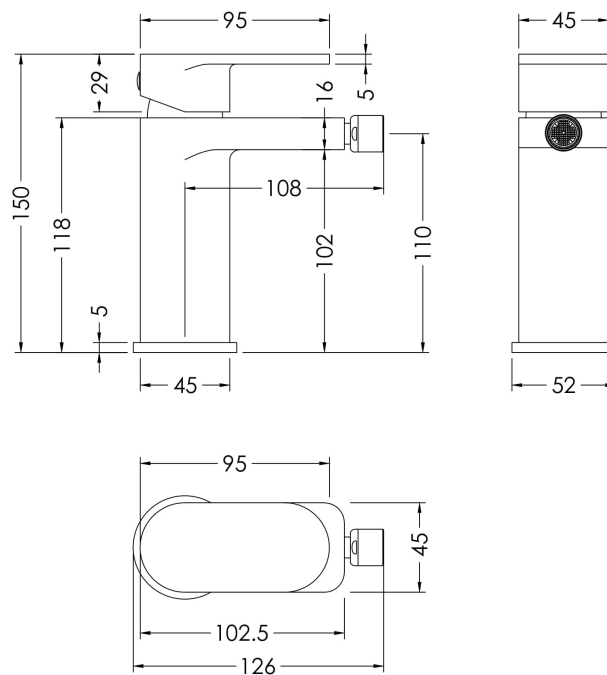

**Sales Code:** BIN306

**Description:** Binsey Mono Bidet Mixer (P/Up Waste)

**Product Dimensions**

Height (mm):	150
Width (mm):	52
Depth (mm):	102
Length (mm):	
Nett Weight (kg):	1.54

**Packaging Dimensions**

Height (mm):	95
Width (mm):	245
Depth (mm):	275
Gross Weight (kg):	1.54

**Packaging Data**

Box Colour:	White Cardboard Box
Box Qty:	1
Label Size:	100 x 50
Label Colour:	White Label
Label Qty:	1

**Outer Box Dimensions (If Applicable)**

Height (mm):	500
Width (mm):	540
Depth (mm):	300
Length (mm):	
Gross Weight (kg):	
Barcode:	5056211898795

**Product Details**

Country of Origin:	China
Fitting Instruction:	Yes
Product Material:	Brass
Control Type:	Manual
Waste Included:	Waste Included
Waste Type:	Pop-Up
WRAS Approval: No	Approval No: N/A
Valve/Cartridge Type:	Single Lever Cartridge
Colour/Finish:	Chrome
Mount Type:	Deck
Operating Pressure (bar):	0.5

Flow Rates: (Litres Per Min)	0.1 bar: 1.4	0.5 bar: 4	1 bar: 5.8	2 bar: 8.5	3 bar: 10.5
Pipe Size:	1/2"				
Pipe Centres:	N/A				