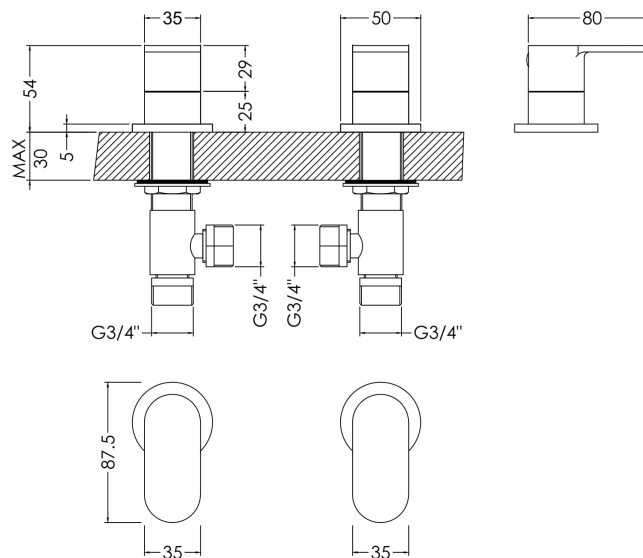

Sales Code: BIN308

Description: Binsey 3/4" Side Valves

Product Dimensions

Height (mm):	54
Width (mm):	35
Depth (mm):	80
Length (mm):	
Nett Weight (kg):	1.32

Packaging Dimensions

Height (mm):	95
Width (mm):	175
Depth (mm):	230
Gross Weight (kg):	1.32

Packaging Data

Box Colour:	White Cardboard Box
Box Qty:	1
Label Size:	100 x 50
Label Colour:	White Label
Label Qty:	1

Outer Box Dimensions (If Applicable)

Height (mm):	500
Width (mm):	380
Depth (mm):	250
Length (mm):	
Gross Weight (kg):	
Barcode:	5056211898931

Product Details

Country of Origin:	China
Fitting Instruction:	Yes
Product Material:	Brass
Control Type:	Manual
Waste Included:	Waste Not Included
Waste Type:	Not Applicable
WRAS Approval: No	Approval No: N/A
Valve/Cartridge Type:	1/4 Turn Ceramic Disc
Colour/Finish:	Chrome
Mount Type:	Deck
Operating Pressure (bar):	0.5

Flow Rates: (Litres Per Min)	0.1 bar: 8.1	0.5 bar: 18.3	1 bar: 26	2 bar: 36.9	3 bar: 45.4
Pipe Size:	3/4"				
Pipe Centres:	N/A				