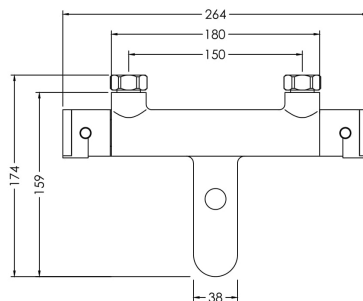

Sales Code: BIN005

Description: Binsey W/M Thermostatic Bsm

Product Dimensions

Height (mm):	50
Width (mm):	264
Depth (mm):	159
Length (mm):	
Nett Weight (kg):	1.98

Packaging Dimensions

Height (mm):	155
Width (mm):	235
Depth (mm):	335
Gross Weight (kg):	1.98

Packaging Data

Box Colour:	White Cardboard Box
Box Qty:	1
Label Size:	100 x 50
Label Colour:	White Label
Label Qty:	1

Outer Box Dimensions (If Applicable)

Height (mm):	500
Width (mm):	450
Depth (mm):	350
Length (mm):	
Gross Weight (kg):	
Barcode:	5056211898917

Product Details

Country of Origin:	China
Fitting Instruction:	Yes
Product Material:	Brass/ABS
Control Type:	Manual
Waste Included:	Waste Not Included
Waste Type:	Not Applicable
WRAS Approval: No	Approval No: N/A
Valve/Cartridge Type:	1/4 Turn Ceramic Disc
Colour/Finish:	Chrome
Mount Type:	Wall
Operating Pressure (bar):	3

Flow Rates: (Litres Per Min)	0.1 bar: 2.4	0.5 bar: 6.8	1 bar: 10	2 bar: 14.4	3 bar: 17.8
Pipe Size:	3/4"				
Pipe Centres:	150				