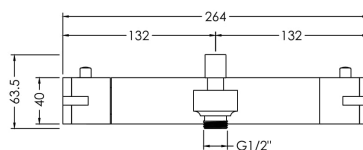

Sales Code: BIN005

Description: Binsey W/M Thermostatic Bsm

Product Dimensions

Height (mm):	50
Width (mm):	264
Depth (mm):	159
Length (mm):	
Nett Weight (kg):	1.98

Packaging Dimensions

Height (mm):	155
Width (mm):	235
Depth (mm):	335
Gross Weight (kg):	1.98

Packaging Data

Box Colour:	White Cardboard Box
Box Qty:	1
Label Size:	100 x 50
Label Colour:	White Label
Label Qty:	1

Outer Box Dimensions (If Applicable)

Height (mm):	500
Width (mm):	450
Depth (mm):	350
Length (mm):	
Gross Weight (kg):	
Barcode:	5056211898917

Product Details

Country of Origin:	China
Fitting Instruction:	Yes
Product Material:	Brass/ABS
Control Type:	Manual
Waste Included:	Waste Not Included
Waste Type:	Not Applicable
WRAS Approval: No	Approval No: N/A
Valve/Cartridge Type:	1/4 Turn Ceramic Disc
Colour/Finish:	Chrome
Mount Type:	Wall
Operating Pressure (bar):	3

Flow Rates: (Litres Per Min)	0.1 bar: 2.4	0.5 bar: 6.8	1 bar: 10	2 bar: 14.4	3 bar: 17.8
Pipe Size:	3/4"				
Pipe Centres:	150				