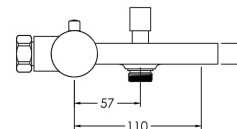

Sales Code: BIN005

Description: Binsey W/M Thermostatic Bsm

Product Dimensions

Height (mm):	50
Width (mm):	264
Depth (mm):	159
Length (mm):	
Nett Weight (kg):	1.98

Packaging Dimensions

Height (mm):	155
Width (mm):	235
Depth (mm):	335
Gross Weight (kg):	1.98

Packaging Data

Box Colour:	White Cardboard Box
Box Qty:	1
Label Size:	100 x 50
Label Colour:	White Label
Label Qty:	1

Outer Box Dimensions (If Applicable)

Height (mm):	500
Width (mm):	450
Depth (mm):	350
Length (mm):	
Gross Weight (kg):	
Barcode:	5056211898917

Product Details

Country of Origin:	China
Fitting Instruction:	Yes
Product Material:	Brass/ABS
Control Type:	Manual
Waste Included:	Waste Not Included
Waste Type:	Not Applicable
WRAS Approval: No	Approval No: N/A
Valve/Cartridge Type:	1/4 Turn Ceramic Disc
Colour/Finish:	Chrome
Mount Type:	Wall
Operating Pressure (bar):	3

Flow Rates: (Litres Per Min)	0.1 bar: 2.4	0.5 bar: 6.8	1 bar: 10	2 bar: 14.4	3 bar: 17.8
Pipe Size:	3/4"				
Pipe Centres:	150				