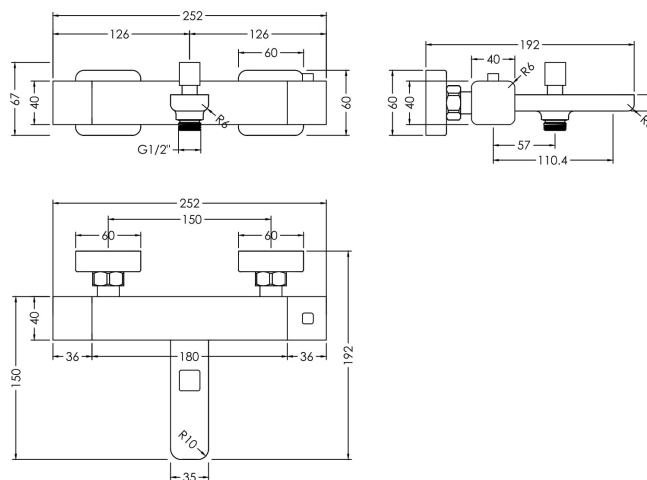

### Product Dimensions

Height (mm):	40
Width (mm):	252
Depth (mm):	150
Length (mm):	
Nett Weight (kg):	2.2

### Packaging Dimensions

Height (mm):	155
Width (mm):	235
Depth (mm):	330
Gross Weight (kg):	2.2

### Outer Box Dimensions (If Applicable)

Height (mm):	500
Width (mm):	450
Depth (mm):	350
Length (mm):	
Gross Weight (kg):	
Barcode:	5056211898337

Flow Rates: (Litres Per Min)	0.1 bar: 2,6	0.5 bar: 7,1	1 bar: 10,4	2 bar: 15	3 bar: 18,6
Pipe Size:	3/4"				
Pipe Centres:	150				