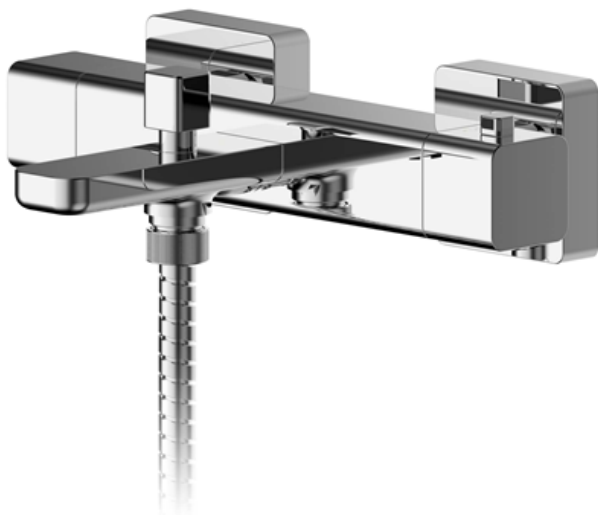

Sales Code: WIN005

Description: Windon W/M Thermostatic Bsm

### Product Dimensions

Height (mm):	40
Width (mm):	252
Depth (mm):	150
Length (mm):	
Nett Weight (kg):	2.2

### Packaging Dimensions

Height (mm):	155
Width (mm):	235
Depth (mm):	330
Gross Weight (kg):	2.2

### Product Details

Country of Origin:	China
Fitting Instruction:	Yes
Product Material:	Brass/ABS
Control Type:	Manual
Waste Included:	Waste Not Included
Waste Type:	Not Applicable
WRAS Approval: No	Approval No: N/A
Valve/Cartridge Type:	1/4 Turn Ceramic Disc
Colour/Finish:	Chrome
Mount Type:	Wall
Operating Pressure (bar):	3