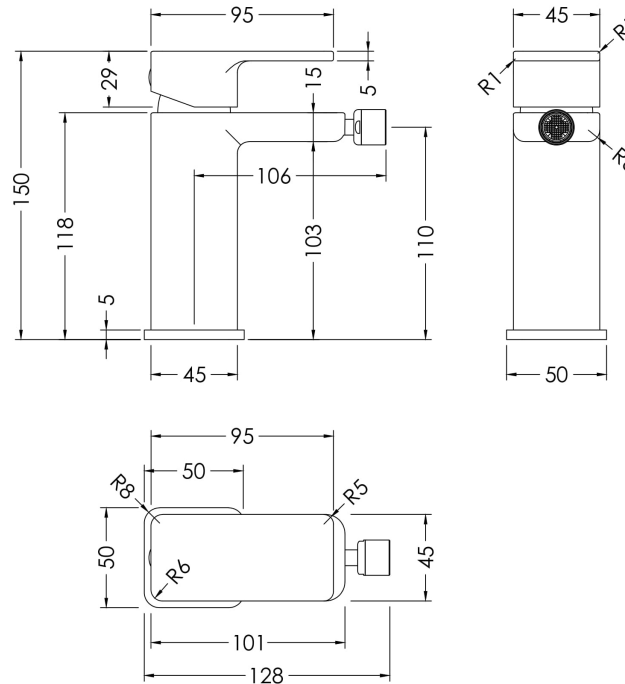

Sales Code: WIN306

Description: Windon Mono Bidet Mixer P/Up Waste

Product Dimensions

Height (mm):	150
Width (mm):	50
Depth (mm):	101
Length (mm):	
Nett Weight (kg):	1.64

Packaging Dimensions

Height (mm):	95
Width (mm):	245
Depth (mm):	275
Gross Weight (kg):	1.64

Packaging Data

Box Colour:	White Cardboard Box
Box Qty:	1
Label Size:	100 x 50
Label Colour:	White Label
Label Qty:	1

Outer Box Dimensions (If Applicable)

Height (mm):	500
Width (mm):	540
Depth (mm):	300
Length (mm):	
Gross Weight (kg):	

Barcode: 5056211898214

Product Details

Country of Origin:	China
Fitting Instruction:	Yes
Product Material:	Brass
Control Type:	Manual
Waste Included:	Waste Included
Waste Type:	Pop-Up
WRAS Approval: No	Approval No: N/A
Valve/Cartridge Type:	Single Lever Cartridge
Colour/Finish:	Chrome
Mount Type:	Deck
Operating Pressure (bar):	0.5

Flow Rates: (Litres Per Min) 0.1 bar: 1.6 0.5 bar: 4.3 1 bar: 6.3 2 bar: 9.1 3 bar: 11.2

Pipe Size: 1/2"

Pipe Centres: N/A