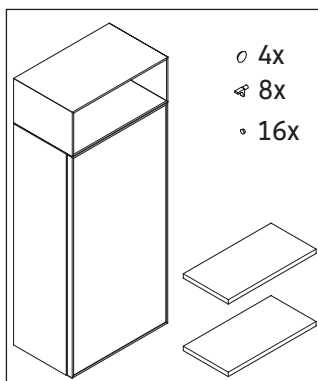

Zencha

ZE 1351 L/R

Mounting instructions

Instructions for use

The bathroom furniture range complies with the standards and guidelines applicable at the time of delivery and is designed for use in bathrooms. Direct contact with water should be avoided, for example, when showering.