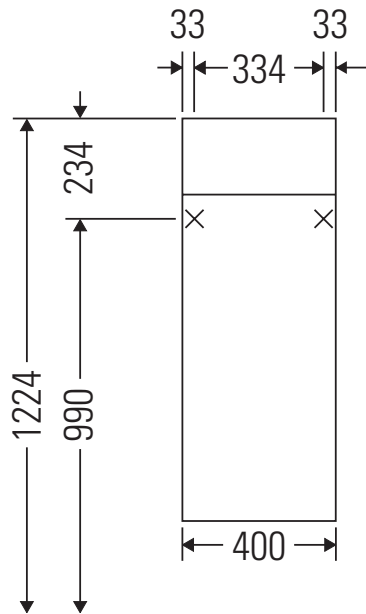

Zencha

ZE 1351 L/R

Mounting instructions

Instructions for use

The bathroom furniture range complies with the standards and guidelines applicable at the time of delivery and is designed for use in bathrooms. Direct contact with water should be avoided, for example, when showering.