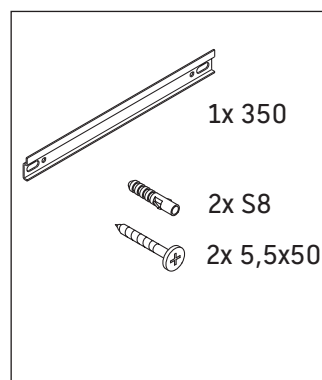

Zencha

ZE 1351 L/R

Mounting instructions

Instructions for use

The bathroom furniture range complies with the standards and guidelines applicable at the time of delivery and is designed for use in bathrooms. Direct contact with water should be avoided, for example, when showering.