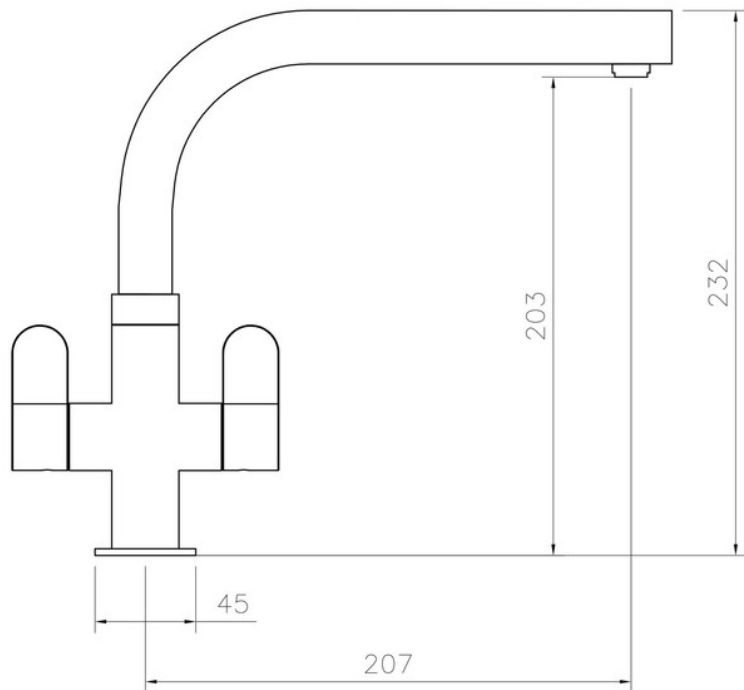

SALORNO DUAL LEVER TAP CHROME

RANGEmaster
sinks & taps

A modern, minimalist design with flair, the Salorno kitchen tap features paddle design levers with quarter turn handle action which provides precise flow control, available in two finishes; chrome and brushed.

- Suitable for all pressure water systems
- Featuring an anti-splash spout with honeycomb aerator design which mixes air with water to emit a water flow with no splash

Overall Height (mm)	232
Spout Reach (mm)	207
Spout Height (mm)	203
Spout Rotation Range	360°
Handle Type	Dual Lever
Colour	Chrome
Bar Pressure Suitability	All Pressure
Min. Bar Pressure	0.40
Max. Bar Pressure	5.50
Mixed Flow Rate at 3 Bar Pressure (l/min)	17.33
Flow Type	Single Flow
Recommended Hot Water Temperature	46°C
Maximum Hot Water Temperature	70°C
Handle Control	Quarter Turn
Centre Distance (mm)	-
Cartridge Type	Ceramic Disc Cartridge
Aerator Type	Honeycomb Aerator
Inlet Pipes	1/2" Stainless Flexible Hoses
Anti-Splash Spout	Yes
Pull Out Spray	No
WRAS Approved	No
Product Code	TSN1CM/
Barcode	5015834048222

SALORNO DUAL LEVER TAP CHROME

TSN1CM/

Technical Drawing

Date of download: September 03, 2022

AGA Rangemaster continuously seeks improvements in specification, design and production of products and thus, alterations take place periodically. Whilst every effort is made to produce up to date resources, the information included here is intended as a guide. Always refer to the installation instructions when fitting, installation work should be completed by a professional tradesman.